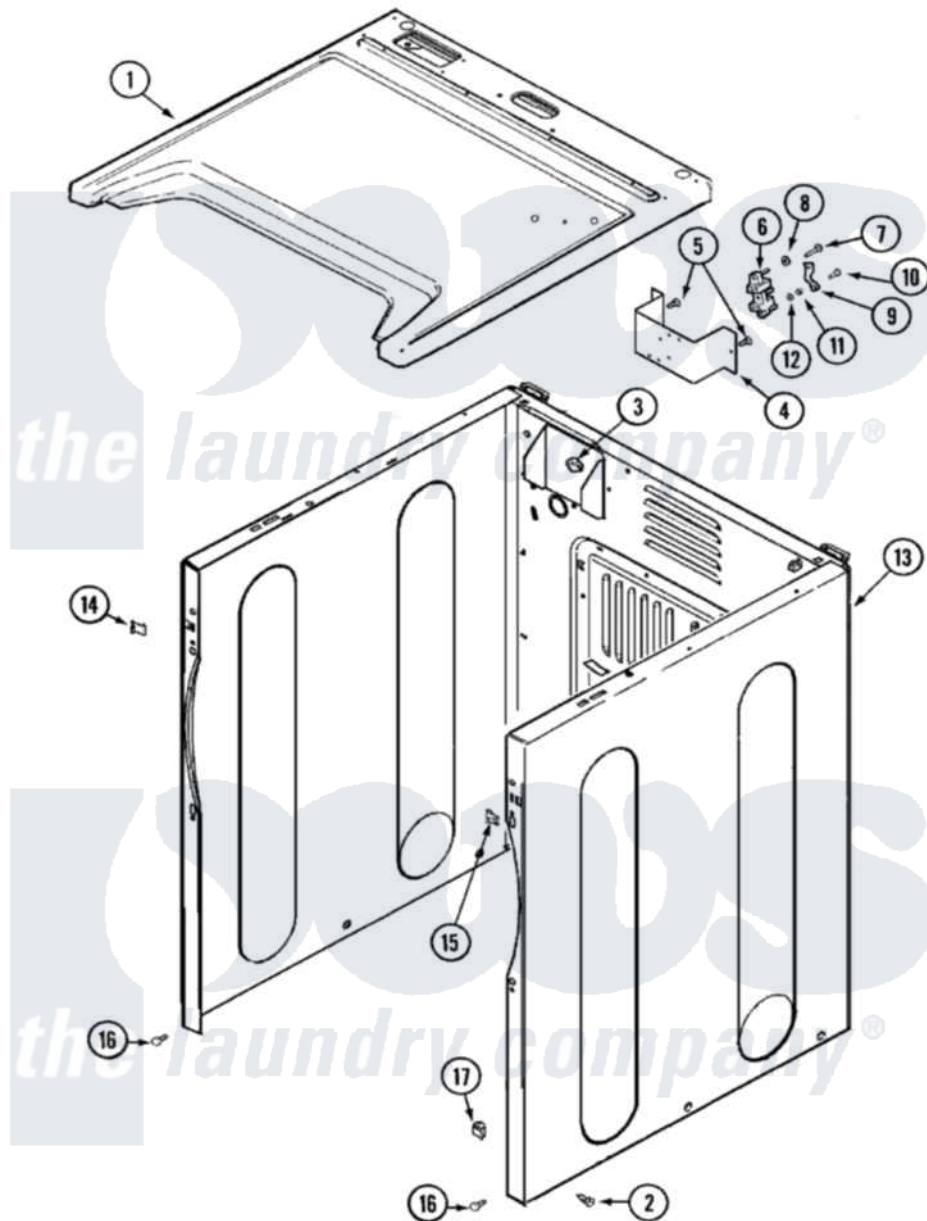

# Maytag MDE9357AYA 01 - CABINET

Maytag [Residential Maytag MDE9357AYA Dryer Parts](#) Parts Diagram 01 - CABINET  
 Click on the part number to view part

Item	Original Part Number	Replaced By	Status	Part Description
1	33001906		Not Available	COVER, TOP (ALM)---NA
2	<a href="#">213007</a>			Xfor Cabinet See Cabinet, Back
4	33001826		Not Available	BRACKET, TERMINAL BLOCK---NA
5	<a href="#">22001995</a>			Screw Note: Screw, Tumbler Front And Shroud
6	<a href="#">33001244</a>			Block, Terminal
7	Y312209	<a href="#">W10001200</a>		Screw
8	<a href="#">Y311270</a>			Washer, Terminal Block
9	<a href="#">Y312184</a>			Strap, Grounding
10	<a href="#">33001245</a>			Screw---NA
11	311484	<a href="#">112432</a>		Nut
12	<a href="#">311093</a>			Washer, Terminal Connection
13	33001898	<a href="#">33002373</a>		Cabinet
14	<a href="#">22002049</a>			Clip Note: Clip, Front Panel
15	213280	<a href="#">204439</a>		Screw And Fstner Assembly