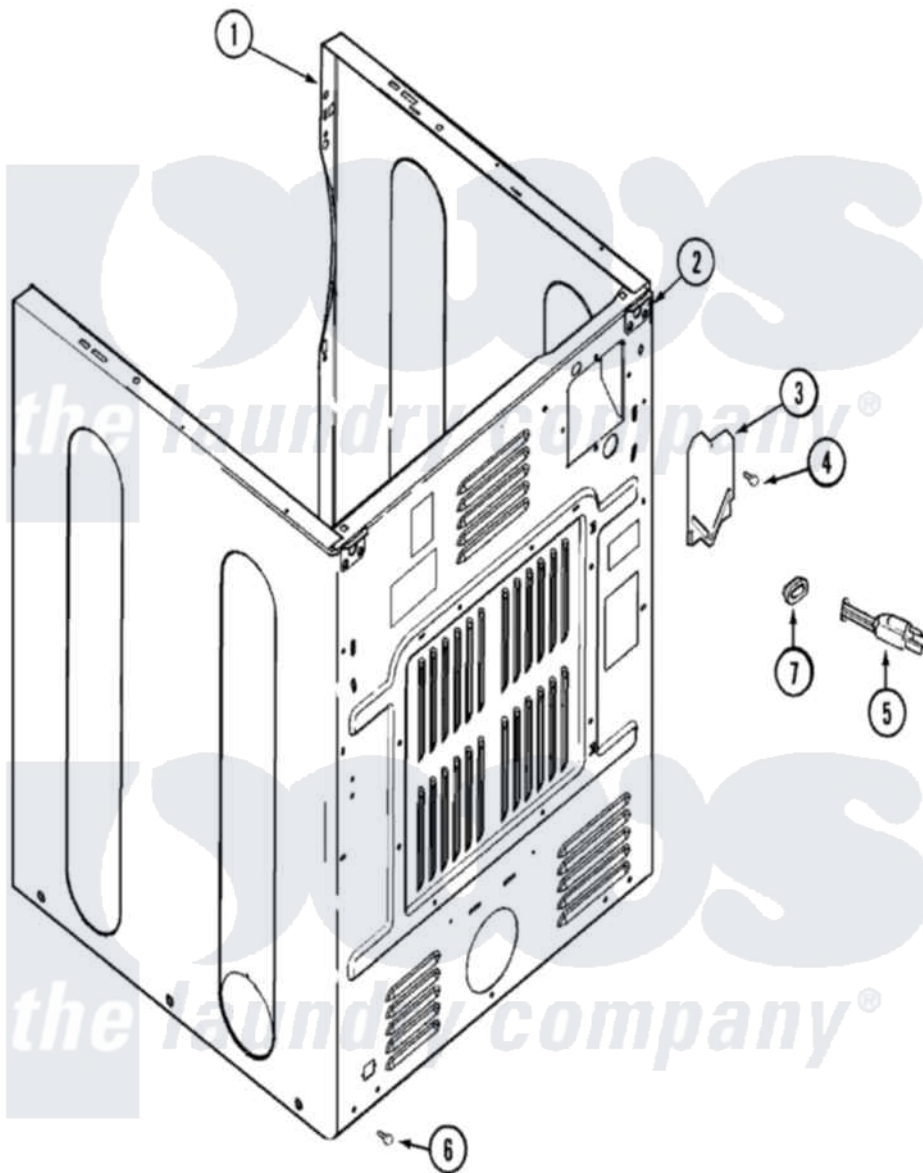

Maytag MDE9357AYA 02 - CABINET-REAR

Maytag [Residential Maytag MDE9357AYA Dryer Parts](#) Parts Diagram 02 - CABINET-REAR
 Click on the part number to view part

Item	Original Part Number	Replaced By	Status	Part Description
1	33001898	33002373		Cabinet
2	33001827		Not Available	BRACKET, CABINET HINGE
3	33001795			Cover, Terminal Block
4	22001995			Screw Note: Screw, Tumbler Front And Shroud
6	22001995			Screw Note: Screw, Tumbler Front And Shroud