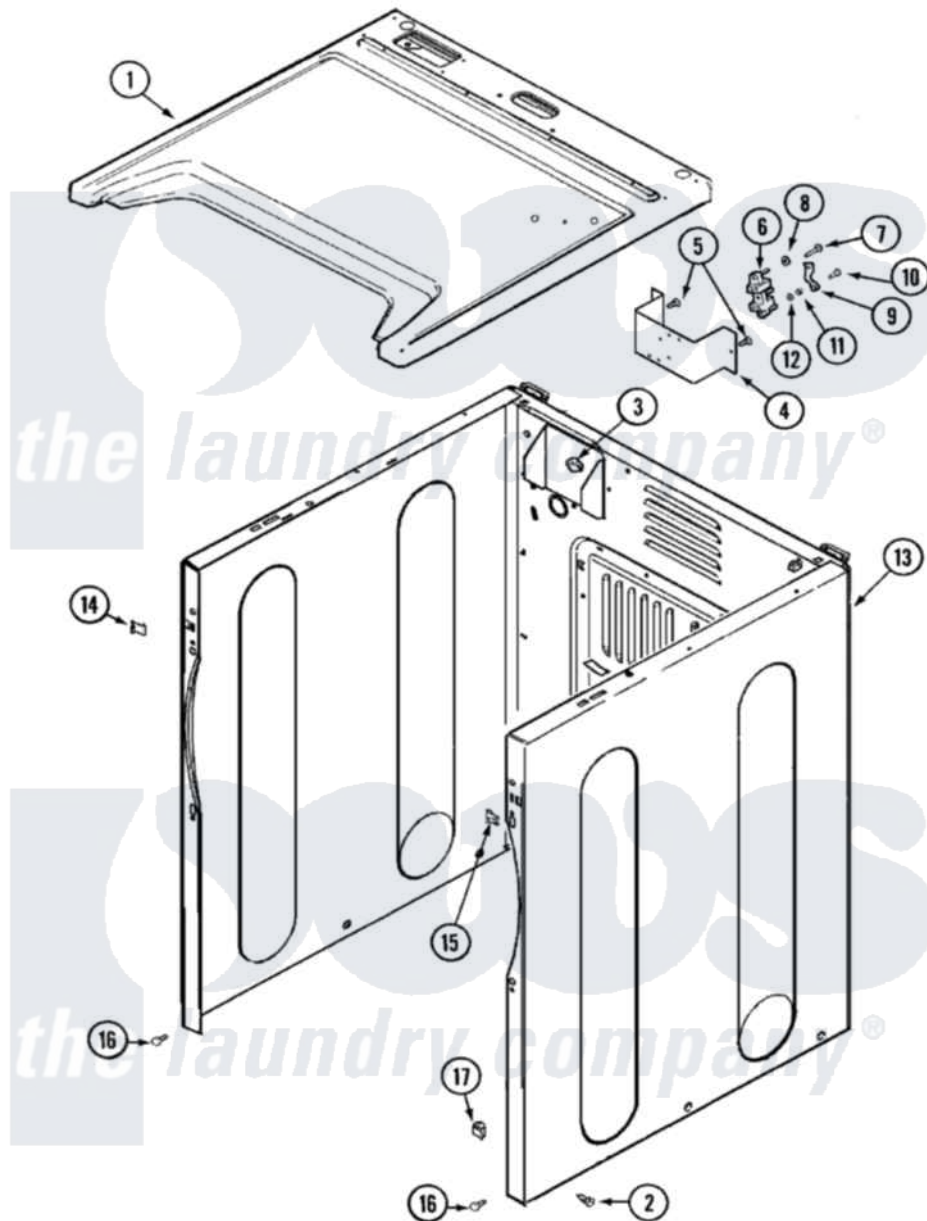

# Maytag MDE9357AYW 01 - CABINET

Maytag [Residential Maytag MDE9357AYW Dryer Parts](#) Parts Diagram 01 - CABINET  
 Click on the part number to view part

Item	Original Part Number	Replaced By	Status	Part Description
1	<a href="#">33001896</a>			Cover, Top
2	<a href="#">213007</a>			Xfor Cabinet See Cabinet, Back
4	33001826		Not Available	BRACKET, TERMINAL BLOCK---NA
5	<a href="#">22001995</a>			Screw Note: Screw, Tumbler Front And Shroud
6	<a href="#">33001244</a>			Block, Terminal
7	Y312209	<a href="#">W10001200</a>		Screw
8	<a href="#">Y311270</a>			Washer, Terminal Block
9	<a href="#">Y312184</a>			Strap, Grounding
10	<a href="#">33001245</a>			Screw---NA
11	311484	<a href="#">112432</a>		Nut
12	<a href="#">311093</a>			Washer, Terminal Connection
13	<a href="#">33001897</a>			Cabinet
14	<a href="#">22002049</a>			Clip Note: Clip, Front Panel
15	213280	<a href="#">204439</a>		Screw And Fstner Assembly