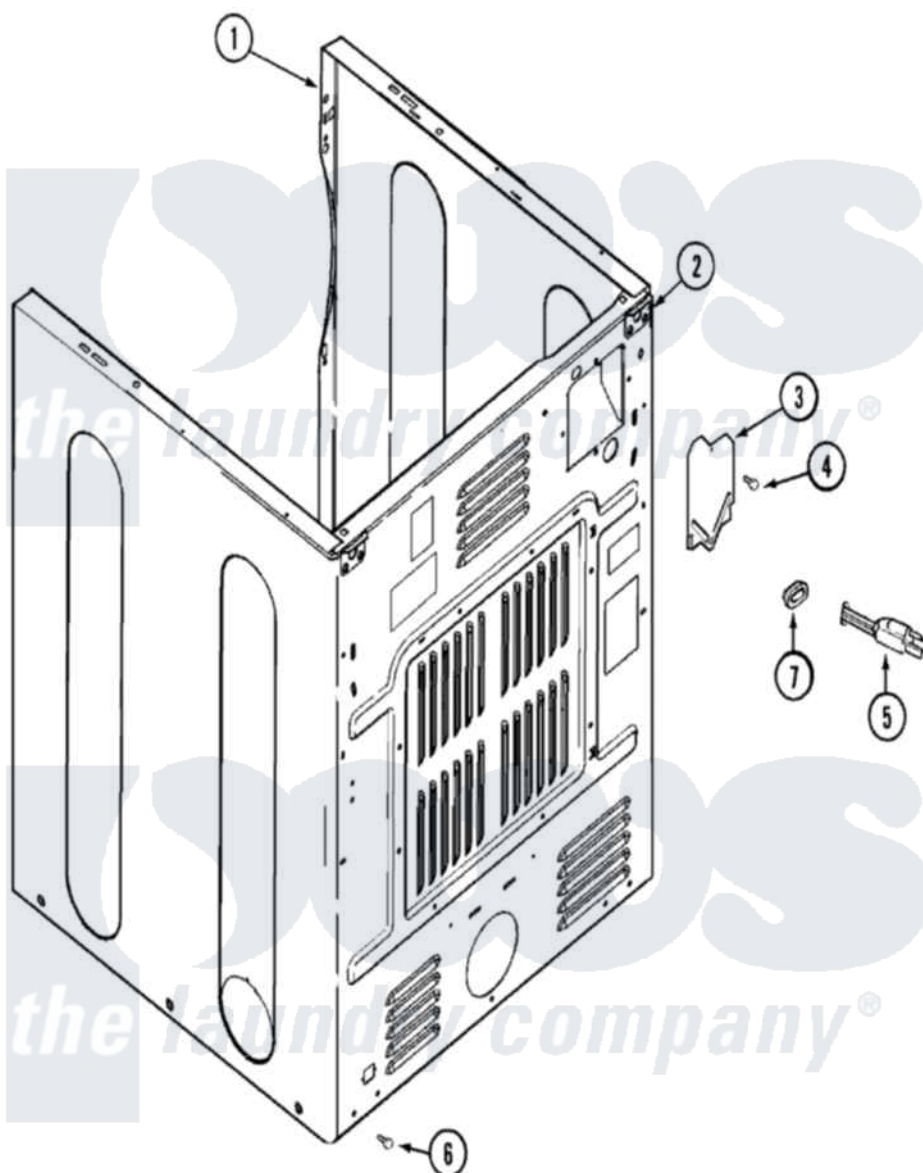

# Maytag MDE9357AYW 02 - CABINET-REAR

Maytag Residential Maytag MDE9357AYW Dryer Parts Parts Diagram 02 - CABINET-REAR  
 Click on the part number to view part

Item	Original Part Number	Replaced By	Status	Part Description
1	<a href="#">33001897</a>			Cabinet
2	33001827		Not Available	BRACKET, CABINET HINGE
3	<a href="#">33001795</a>			Cover, Terminal Block
4	<a href="#">22001995</a>			Screw Note: Screw, Tumbler Front And Shroud
6	<a href="#">22001995</a>			Screw Note: Screw, Tumbler Front And Shroud