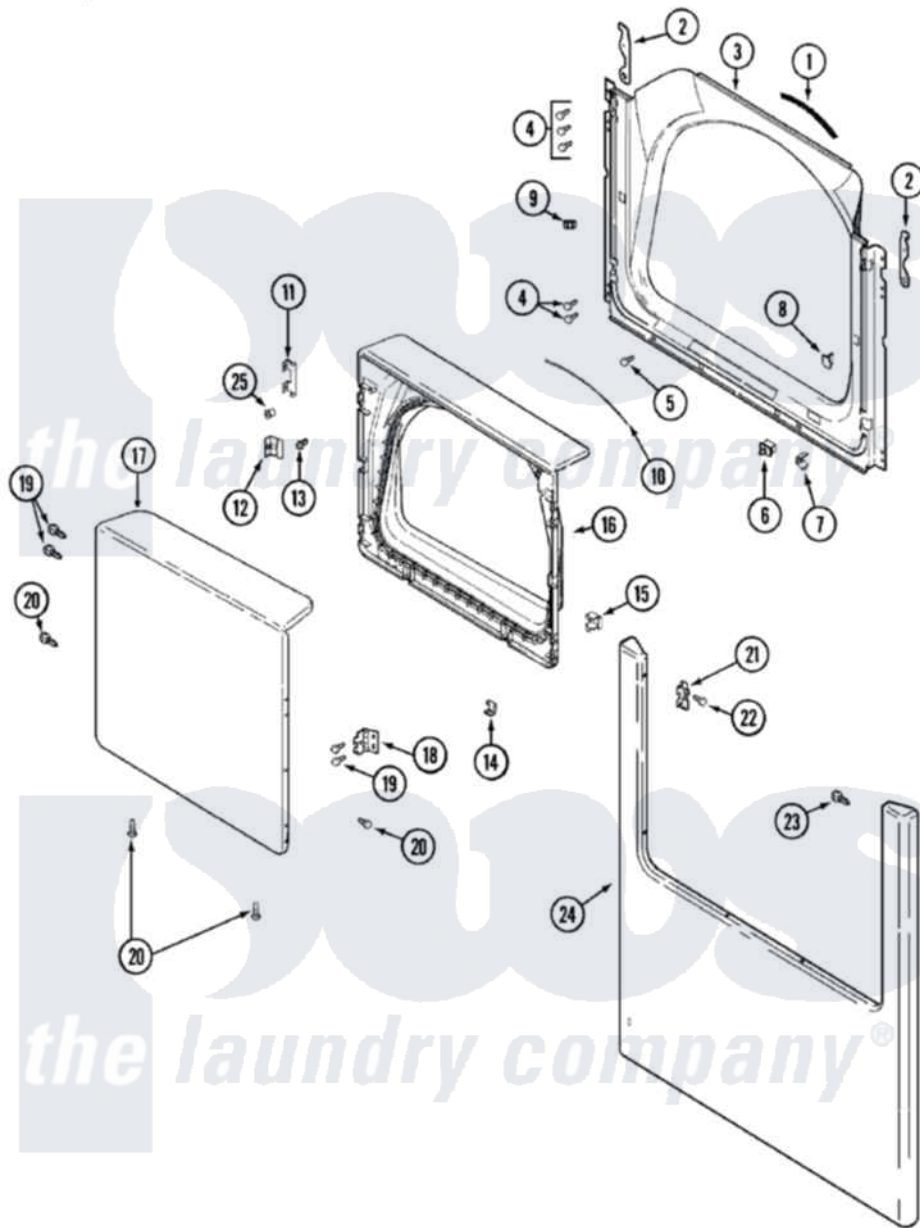

# Maytag MDE9357AYW 04 - DOOR

Maytag [Residential Maytag MDE9357AYW Dryer Parts](#) Parts Diagram 04 - DOOR  
 Click on the part number to view part

Item	Original Part Number	Replaced By	Status	Part Description
1	<a href="#">33001767</a>			Seal, Shroud
2	22002247	<a href="#">33002597</a>		Hook, Security
3	<a href="#">33001900</a>			Shroud
4	<a href="#">22001995</a>			Screw Note: Screw, Tumbler Front And Shroud
5	<a href="#">33001768</a>			Screw, Shroud Note: Screw, Shroud And Outlet Duct
6	33001508	<a href="#">W10169313</a>		Switch-Dor
7	<a href="#">33001760</a>			Bracket, Hinge
8	33001174	<a href="#">LA-1003</a>		Door Catch Kit
9	33001791	<a href="#">306436</a>		Door Latch Kit--W
"	Y304578	<a href="#">LA-1003</a>		Door Catch Kit
10	<a href="#">33002094</a>			Seal, Door
11	<a href="#">22002038</a>			Clip, Door
12	<a href="#">33001793</a>			Bracket, Strike
13	<a href="#">33001761</a>			Strike, Door
14	<a href="#">22002039</a>			Clip, Door

15	<a href="#">33001763</a>		Plug, Inner Door
16	<a href="#">33001899</a>		Door, Inner
17	<a href="#">22001817</a>		Sheet, Sound Damper
"	<a href="#">33001904</a>		Door, Outer
18	<a href="#">33001759</a>		Hinge, Door
19	22002062	<a href="#">98006631</a>	Screw
20	<a href="#">22002063</a>		Screw No.8-18AB Wafer Head
21	<a href="#">33001764</a>		Cover, Hinge Hole
22	<a href="#">33001787</a>		Screw, Hinge Note: Screw, Hinge Hole Cover
23	<a href="#">22002012</a>		Screw, Hinge Note: Screw, Hinge Bracket
24	<a href="#">33001901</a>		Panel, Front
25	<a href="#">33001771</a>		Bushing, Inner Door
26	33001221	<a href="#">22001817</a>	Sheet, Sound Damper