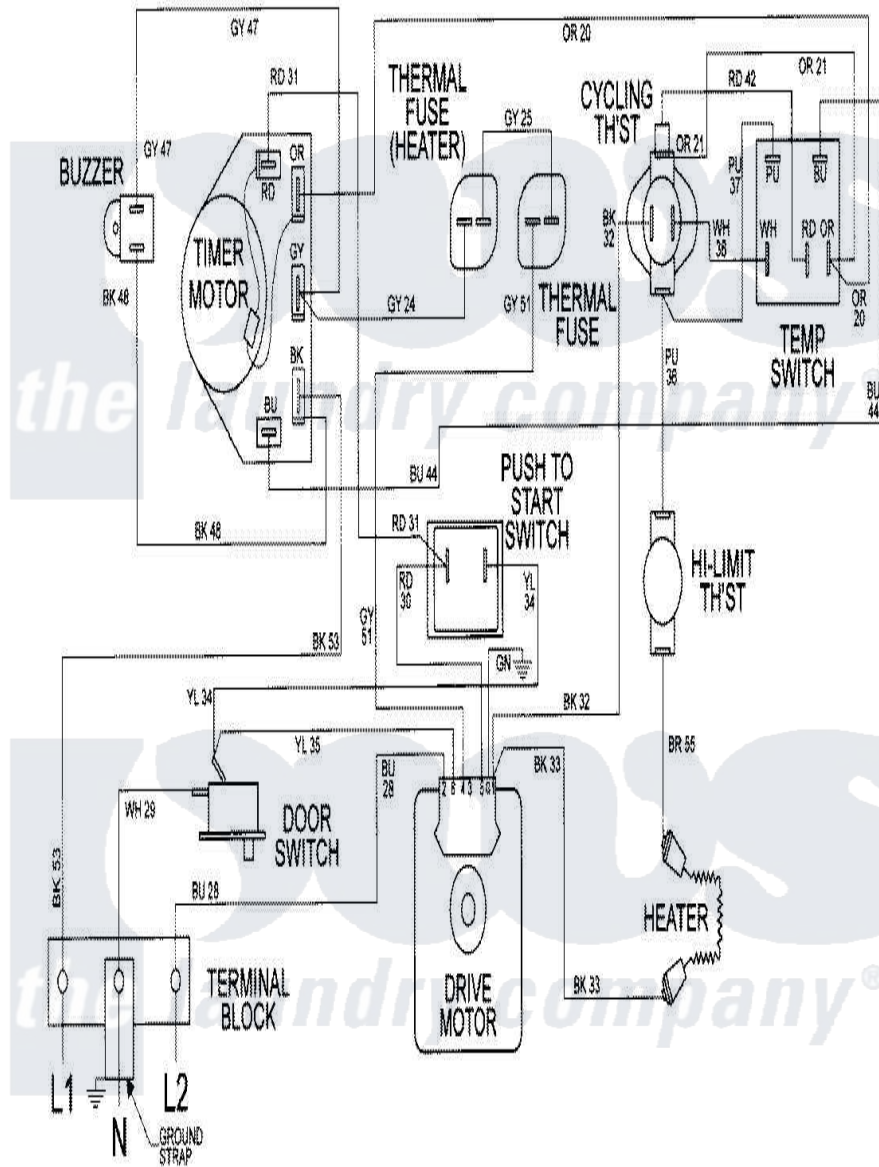

Maytag MDE9360AYW 07 - WIRING INFORMATION

Maytag Residential Maytag MDE9360AYW Dryer Parts Parts Diagram 07 - WIRING INFORMATION
 Click on the part number to view part

Item	Original Part Number	Replaced By	Status	Part Description
NI	15002303		Not Available	WIRING INFORMATION