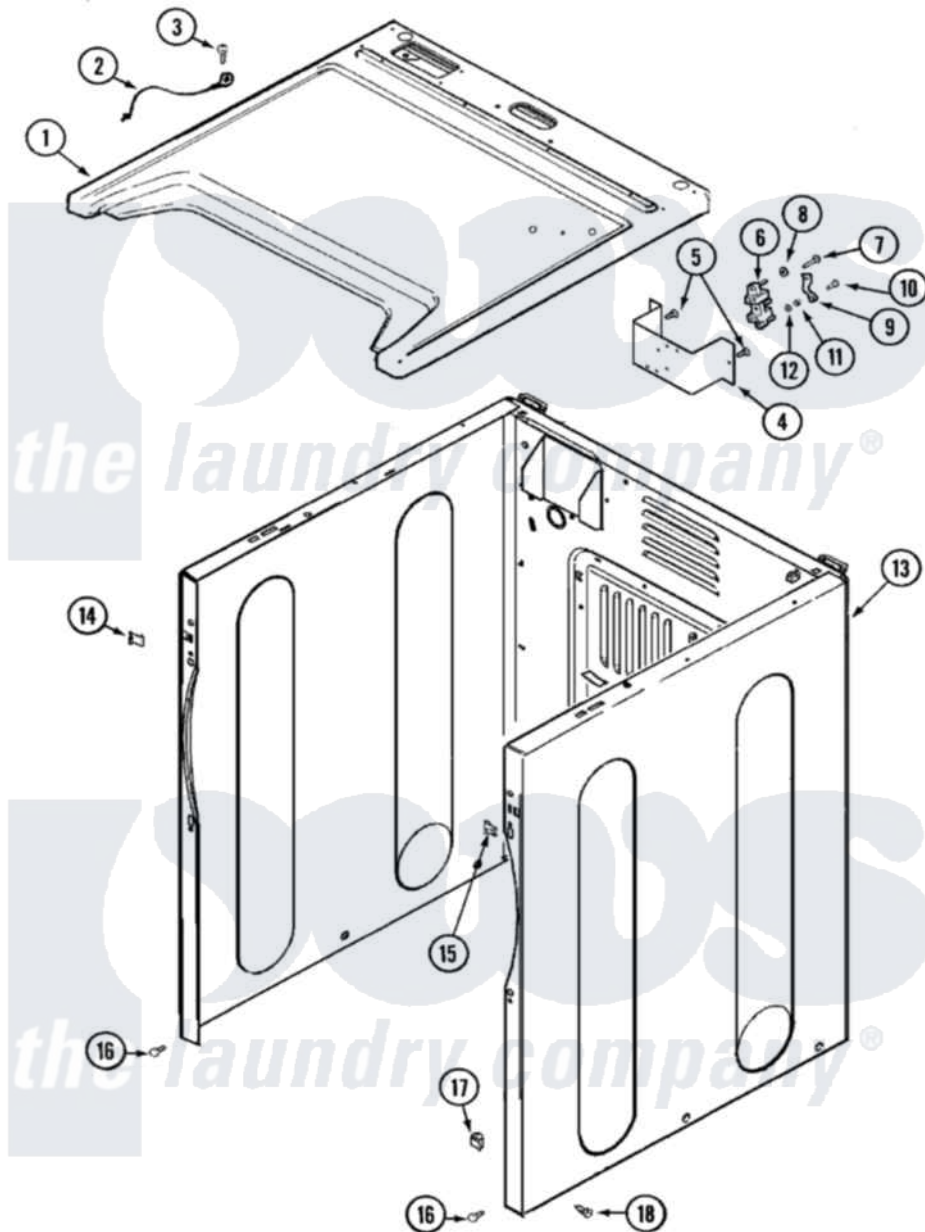

Maytag MDE9390AYW 01 - CABINET

Maytag [Residential Maytag MDE9390AYW Dryer Parts](#) Parts Diagram 01 - CABINET
 Click on the part number to view part

Item	Original Part Number	Replaced By	Status	Part Description
1	33001896			Cover, Top
2	33001859		Not Available	WIRE, GROUND
3	210186	3370225		Screw
4	33001826		Not Available	BRACKET, TERMINAL BLOCK---NA
5	22001995			Screw Note: Screw, Tumbler Front And Shroud
6	33001244			Block, Terminal
7	Y312209	W10001200		Screw
8	Y311270			Washer, Terminal Block
9	Y312184			Strap, Grounding
10	33001245			Screw---NA
11	311484	112432		Nut
12	311093			Washer, Terminal Connection
13	33001897			Cabinet
14	22002049			Clip Note: Clip, Front Panel
15	213280	204439		Screw And Fstner Assembly

16 [22001995](#)

Screw Note: Screw, Tumbler
Front And Shroud

17 [Y310376](#)

Clip, Door Switch Harness

18 [213007](#)

Xfor Cabinet See Cabinet,
Back