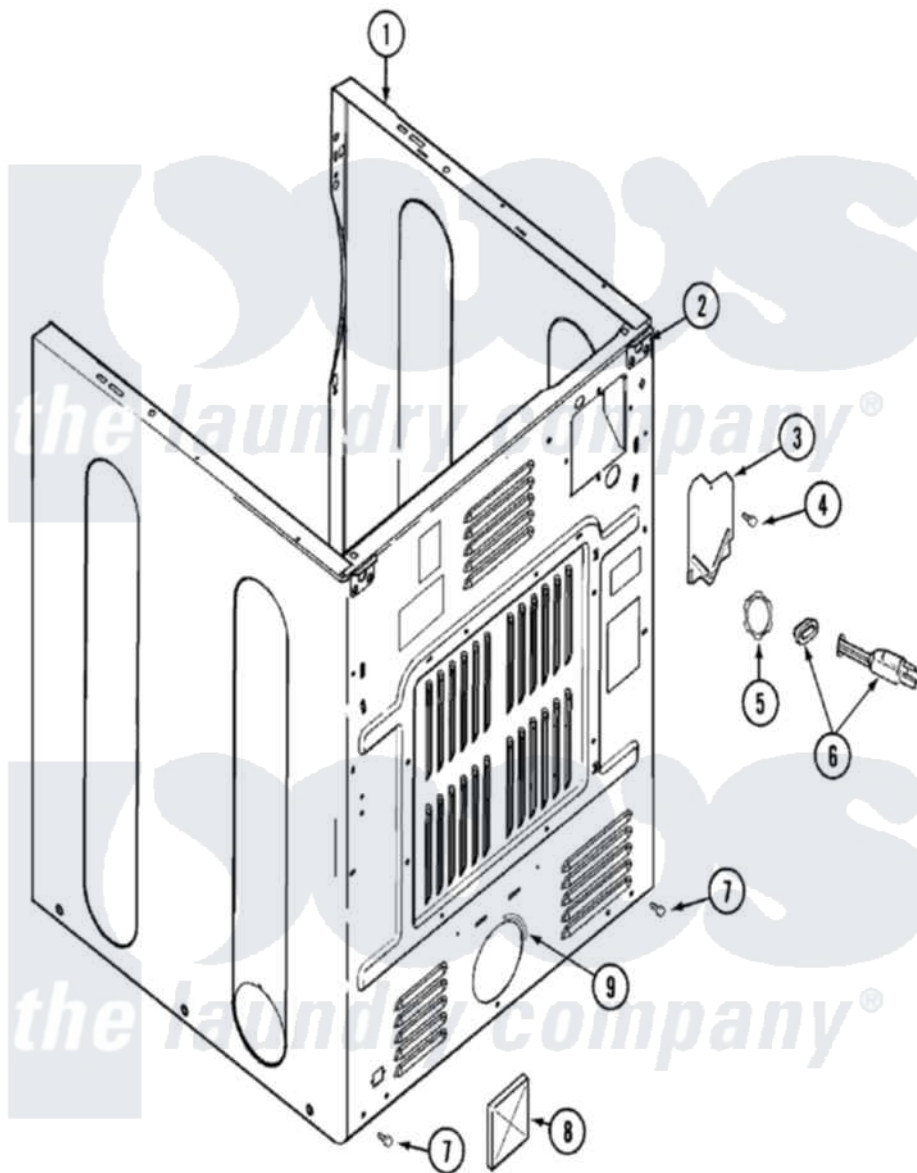

Maytag MDE9390AYW 02 - CABINET-REAR

Maytag Residential Maytag MDE9390AYW Dryer Parts Parts Diagram 02 - CABINET-REAR
 Click on the part number to view part

| Item | Original Part Number | Replaced By | Status | Part Description |
|------|--------------------------|-------------|---------------|---|
| 1 | 33001897 | | | Cabinet |
| 2 | 33001827 | | Not Available | BRACKET, CABINET HINGE |
| 3 | 33001795 | | | Cover, Terminal Block |
| 4 | 22001995 | | | Screw Note: Screw, Tumbler Front And Shroud |
| 6 | 211881 | | | Grommet, Cord Part Not Used-Gas Models Only |
| 7 | 22001995 | | | Screw Note: Screw, Tumbler Front And Shroud |