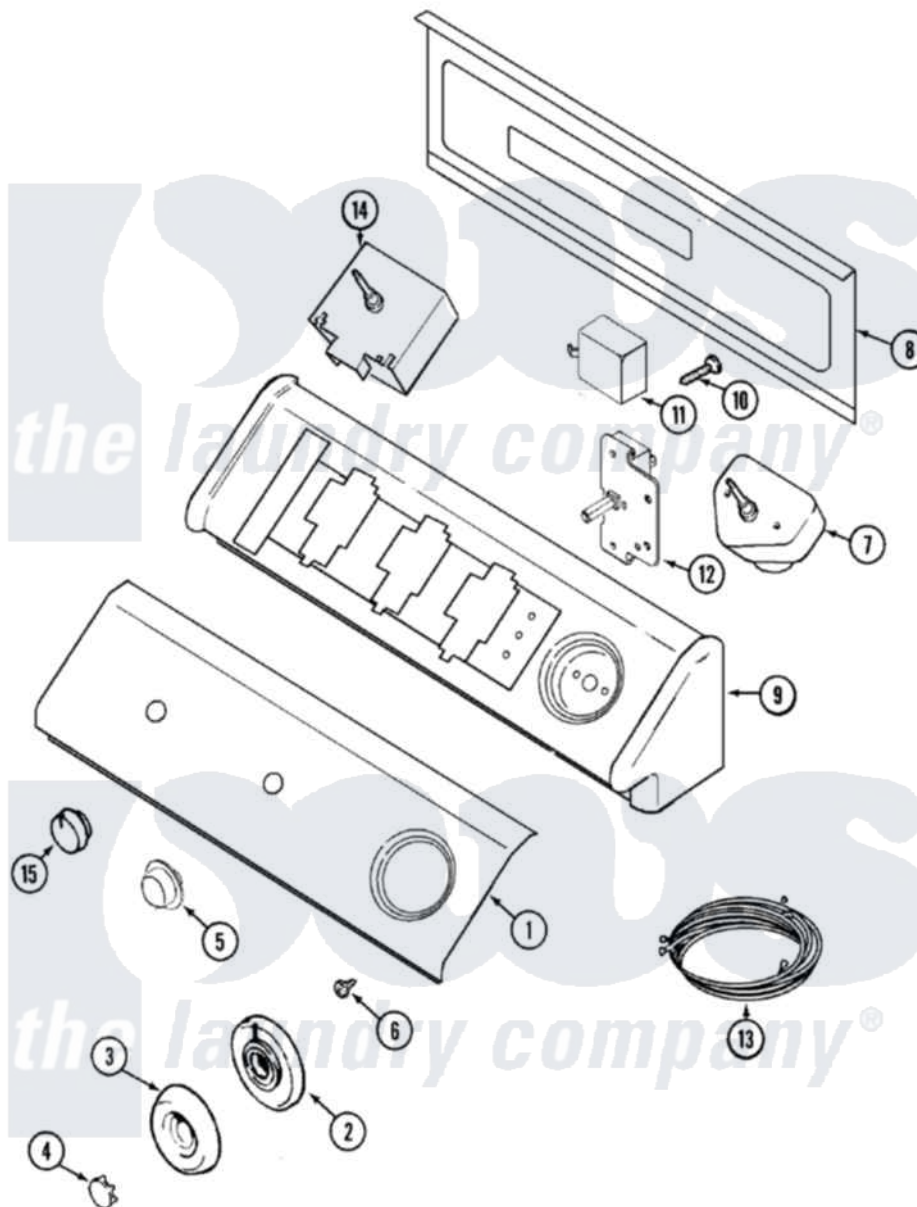

Maytag MDE9390AYW 03 - CONTROL PANEL

Maytag [Residential Maytag MDE9390AYW Dryer Parts](#) Parts Diagram 03 - CONTROL PANEL
 Click on the part number to view part

Item	Original Part Number	Replaced By	Status	Part Description
1	Y22002339	8534058		Screw
"	33002383			Panel, Control
2	33001621			Skirt, Timer Dial
3	22001659			Timer Knob - Grey
4	22001664			Timer Knob Insert/Cap
5	33001619	37001071		Button, Push-To-Start
6	33001690	90767		Screw, 8A X 3/8 HeX Washer Head Tapping
7	33001631			Timer
8	216423	3370225		Screw
"	33001806		Not Available	BACK, CONSOLE PANEL
9	22002285		Not Available	CONSOLE (WHT)
10	216423	3370225		Screw
11	33001623			Buzzer, Non-Adjustable
12	33001861	33001618		Switch- PU
13	33001928			Wire Harness, Main
14	33001638			Switch, Temperature