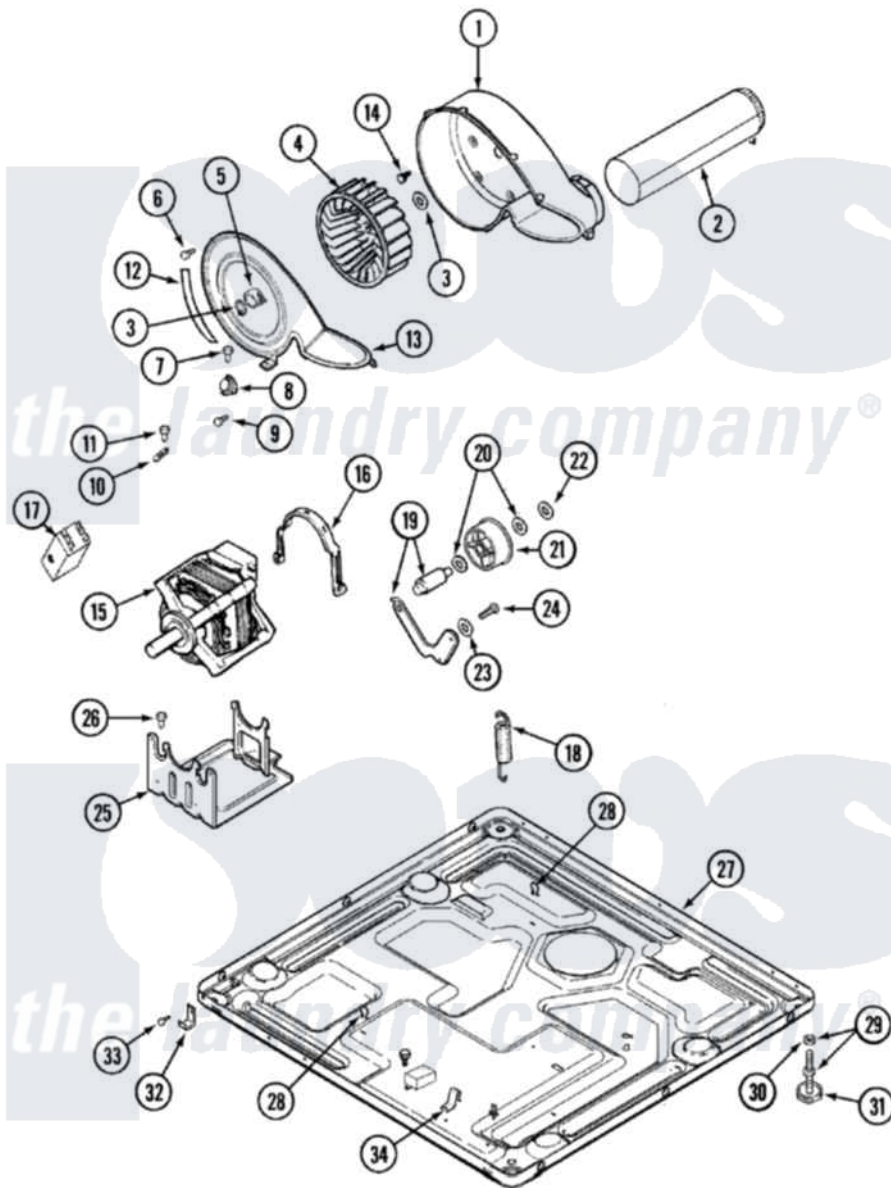

Maytag MDE9390AYW 06 - MOTOR DRIVE

Maytag [Residential Maytag MDE9390AYW Dryer Parts](#) Parts Diagram 06 - MOTOR DRIVE
 Click on the part number to view part

Item	Original Part Number	Replaced By	Status	Part Description
1	33001789			Housing, Blower
2	22001995			Screw Note: Screw, Tumbler Front And Shroud
"	33001800			Duct Assembly, Exhaust
3	410233	9703438		Ring-Retrn
4	33001790			Wheel, Blower
5	312967			Clamp, Blower Housing
6	33001855	33002917		Screw, No.10-16
7	Y313561			Screw---NA
8	307249			Thermostat, Multi-Temp
9	22001996	3370225		Screw
10	33001762			Fuse, Thermal
11	314848	W10116760		Screw
12	33001772		Not Available	SEAL, BLOWER COVER
13	33001873			Cover, Blower Housing---NA
14	314818	1163839		Screw
15	33002237	33002478		Motor

"	33002462	33002478	Motor
"	33002478		Motor
16	Y015825		Clip, Motor To Motor Support
17	33001854	33002478	Motor
18	33001754	33002459	Assembly, Spring And Plug
"	33002460	33002459	Assembly, Spring And Plug
"	33002461		Plug For Spring
"	33002157		Grommet
19	33001840	6-3705180	Idler Arm
20	Y312527		Washer, Idler Shaft
21	33001783	6-3700340	Bearing- I
22	312958	354987	Ring, Retaining
23	315772		Sleeve, Idler Arm
24	Y014874		Screw, Idler Arm And Sleeve
25	Y313561		Screw----NA
"	33001752	33002817	Motor Support, Offset
"	33002466	33002817	Motor Support, Offset
26	Y313561		Screw----NA
27	33001845	Not Available	BASE
"	33002465	Not Available	BASE, (LWR)----NA
28	410490		Spring, Retainer Wire Harness
29	Y305086		Adjustable Leg And Nut
30	Y052740	62739	Nut, Lock
31	Y314137		Foot, Rubber
32	22002239		Clip, Front Panel
33	Y310632	1163839	Screw
34	22002244		Clip, Grounding