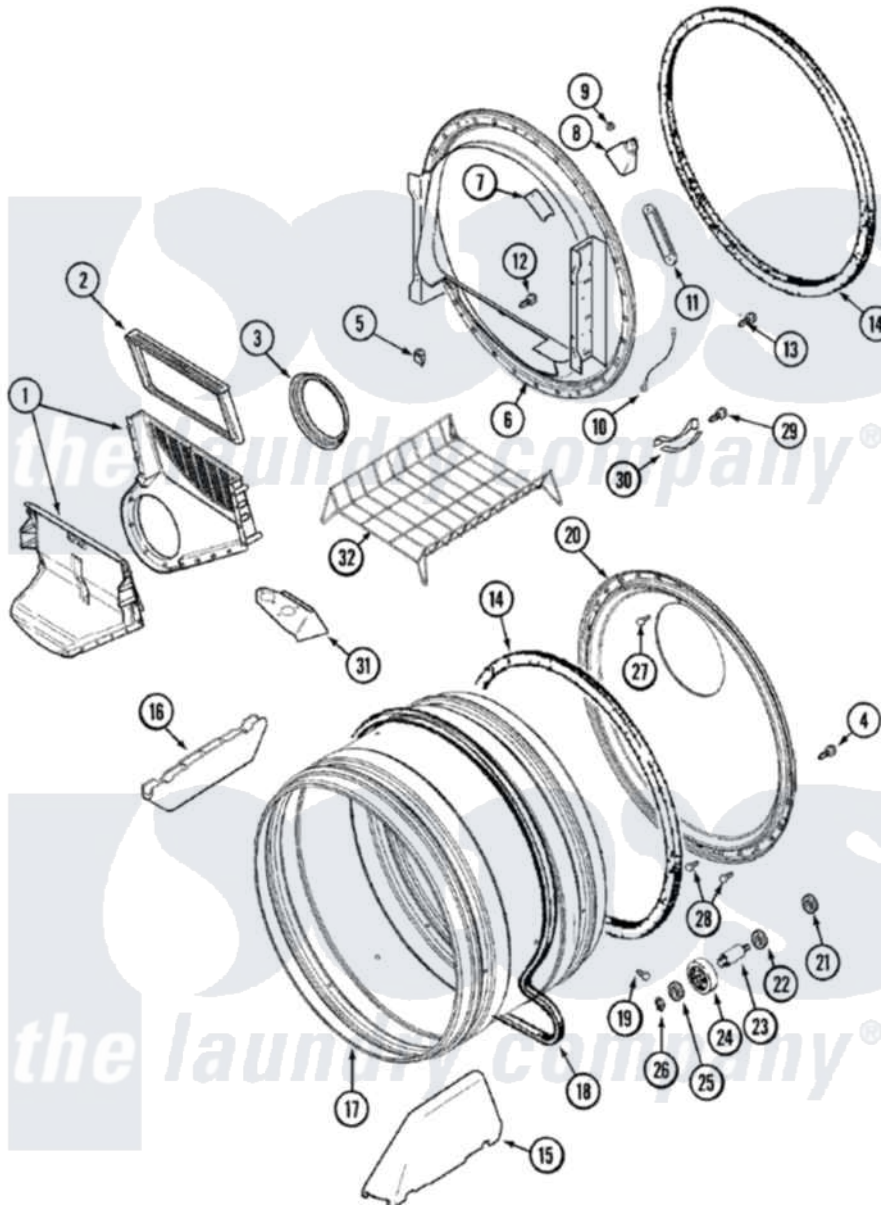

Maytag MDE9390AYW 07 - TUMBLER

Maytag Residential Maytag MDE9390AYW Dryer Parts Parts Diagram 07 - TUMBLER
 Click on the part number to view part

| Item | Original Part Number | Replaced By | Status | Part Description |
|------|--------------------------|--------------------------|---------------|--|
| 1 | 33001799 | | | Outlet Duct Assembly Note: Outlet Duct Assembly |
| 2 | 33001808 | | | Filter, Lint |
| 3 | 33001758 | 33002560 | | Seal, Blower |
| 4 | 33002190 | | | SCrew, C BraCe, BraCket, Cabinet |
| 5 | Y310376 | | | Clip, Door Switch Harness |
| 6 | 33001868 | | | Front, Tumbler Front W/Sensor Note: Front, Tumbler |
| 7 | 33001871 | | | Screw Note: Screw, Drum Light |
| " | 33001869 | | | Lens, Drum Light |
| 8 | 33001870 | | Not Available | HOLDER, LAMP (W/HOUSING) NOTE: LAMP (W/HOUSING & HOLDER) |
| " | 22002263 | | | Lamp |
| 9 | 214872 | | | Palnut, End Cap Note: Nut, Lamp Holder |
| 10 | 211294 | 90767 | | Screw, 8A X 3/8 HeX Washer |