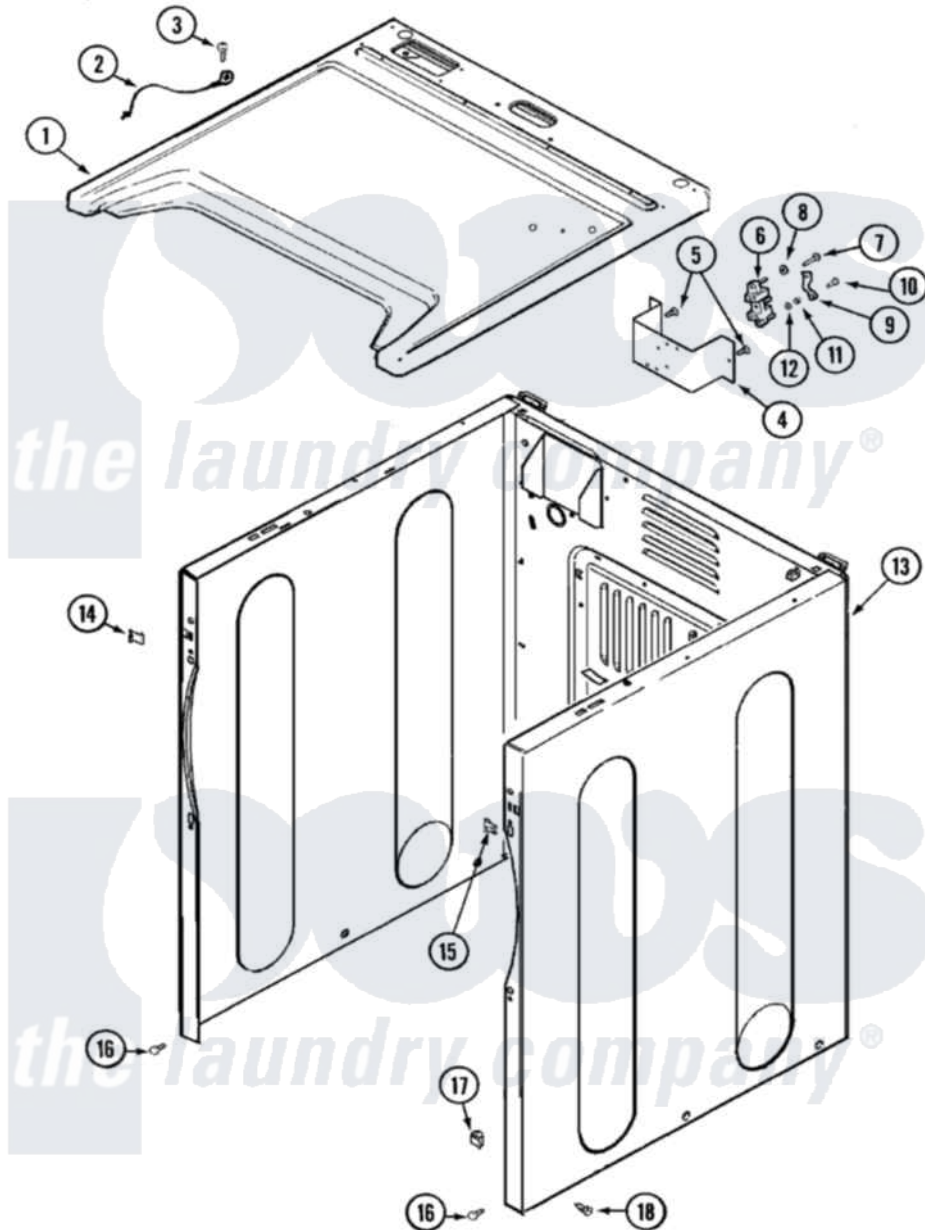

Maytag MDE9390AZW 01 - CABINET

Maytag [Residential Maytag MDE9390AZW Dryer Parts](#) Parts Diagram 01 - CABINET
 Click on the part number to view part

Item	Original Part Number	Replaced By	Status	Part Description
1	33001896			Cover, Top
2	33001859		Not Available	WIRE, GROUND
3	210186	3370225		Screw
4	33001826		Not Available	BRACKET, TERMINAL BLOCK---NA
5	22001995			Screw Note: Screw, Tumbler Front And Shroud
6	33001244			Block, Terminal
7	Y312209	W10001200		Screw
8	Y311270			Washer, Terminal Block
9	Y312184			Strap, Grounding
10	33001245			Screw---NA
11	311484	112432		Nut
12	311093			Washer, Terminal Connection
13	33001897			Cabinet
14	22002049			Clip Note: Clip, Front Panel
15	213280	204439		Screw And Fstner Assembly

16 [22001995](#)

Screw Note: Screw, Tumbler
Front And Shroud

17 [Y310376](#)

Clip, Door Switch Harness

18 [213007](#)

Xfor Cabinet See Cabinet,
Back