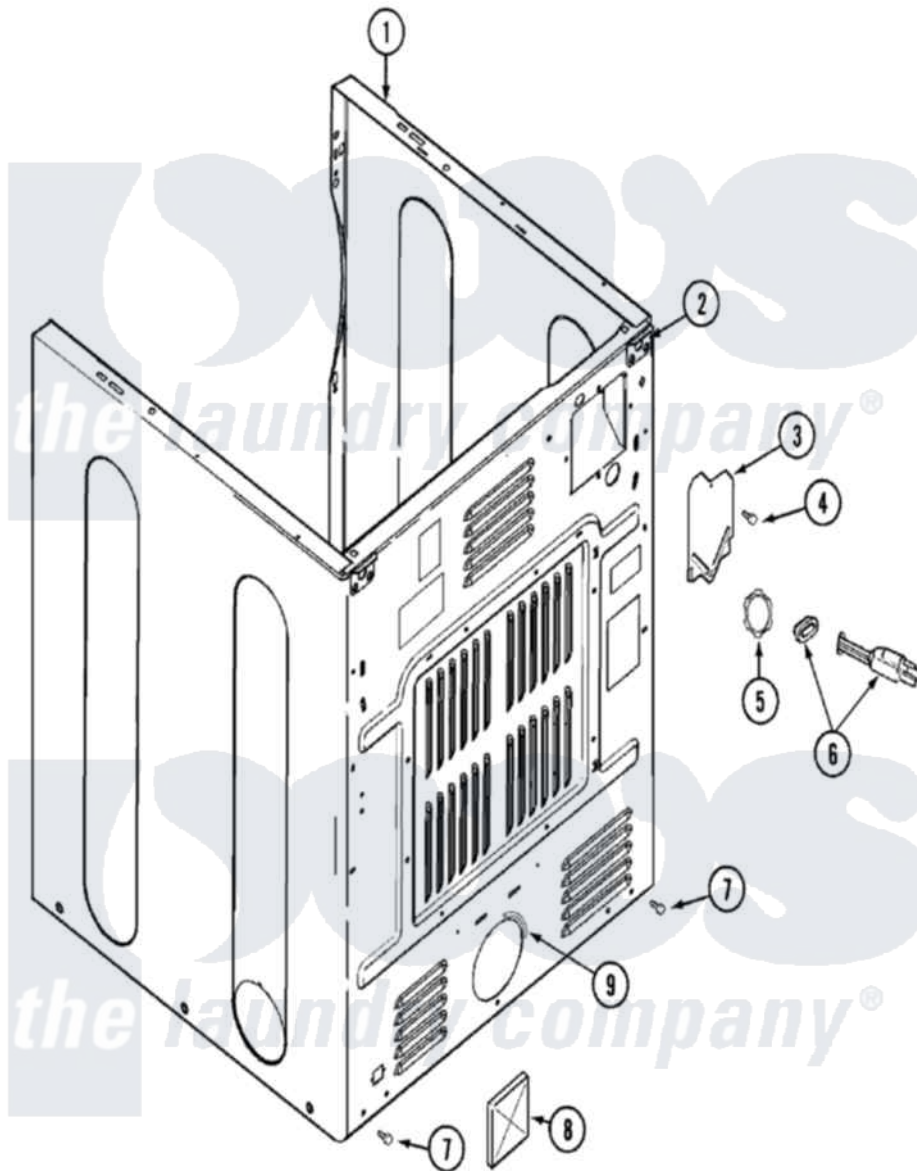

# Maytag MDE9390AZW 02 - CABINET-REAR

Maytag [Residential Maytag MDE9390AZW Dryer Parts](#) Parts Diagram 02 - CABINET-REAR  
 Click on the part number to view part

Item	Original Part Number	Replaced By	Status	Part Description
1	<a href="#">33001897</a>			Cabinet
2	33001827		Not Available	BRACKET, CABINET HINGE
3	<a href="#">33001795</a>			Cover, Terminal Block
4	<a href="#">22001995</a>			Screw Note: Screw, Tumbler Front And Shroud
5	<a href="#">33001425</a>			Locknut, Eared For Canadian
6	305168	<a href="#">33002916</a>		Power Cord, Canadian 240V
"	<a href="#">211881</a>			Grommet, Cord Part Not Used- Gas Models Only
7	<a href="#">22001995</a>			Screw Note: Screw, Tumbler Front And Shroud