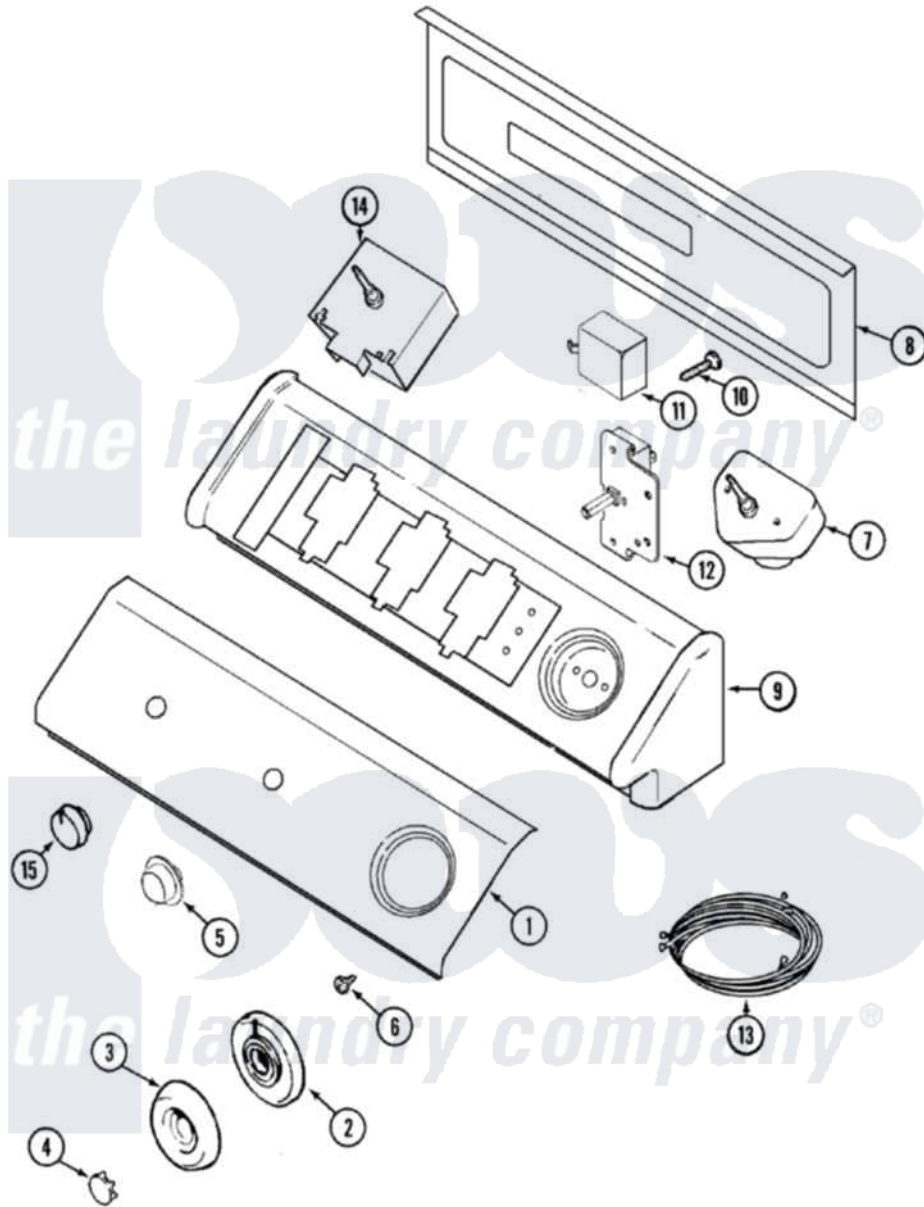

Maytag MDE9390AZW 03 - CONTROL PANEL

Maytag [Residential Maytag MDE9390AZW Dryer Parts](#) Parts Diagram 03 - CONTROL PANEL
 Click on the part number to view part

| Item | Original Part Number | Replaced By | Status | Part Description |
|------|--------------------------|--------------------------|---------------|---|
| 1 | 33002383 | | | Panel, Control |
| " | Y22002339 | 8534058 | | Screw |
| 2 | 33001621 | | | Skirt, Timer Dial |
| 3 | 22001659 | | | Timer Knob - Grey |
| 4 | 22001664 | | | Timer Knob Insert/Cap |
| 5 | 33001619 | 37001071 | | Button, Push-To-Start |
| 6 | 33001690 | 90767 | | Screw, 8A X 3/8 HeX Washer Head Tapping |
| 7 | 33001631 | | | Timer |
| 8 | 216423 | 3370225 | | Screw |
| " | 33001806 | | Not Available | BACK, CONSOLE PANEL |
| 9 | 22002285 | | Not Available | CONSOLE (WHT) |
| 10 | 216423 | 3370225 | | Screw |
| 11 | 33001623 | | | Buzzer, Non-Adjustable |
| 12 | 33001861 | 33001618 | | Switch- PU |
| 13 | 33001928 | | | Wire Harness, Main |
| 14 | 33001638 | | | Switch, Temperature |