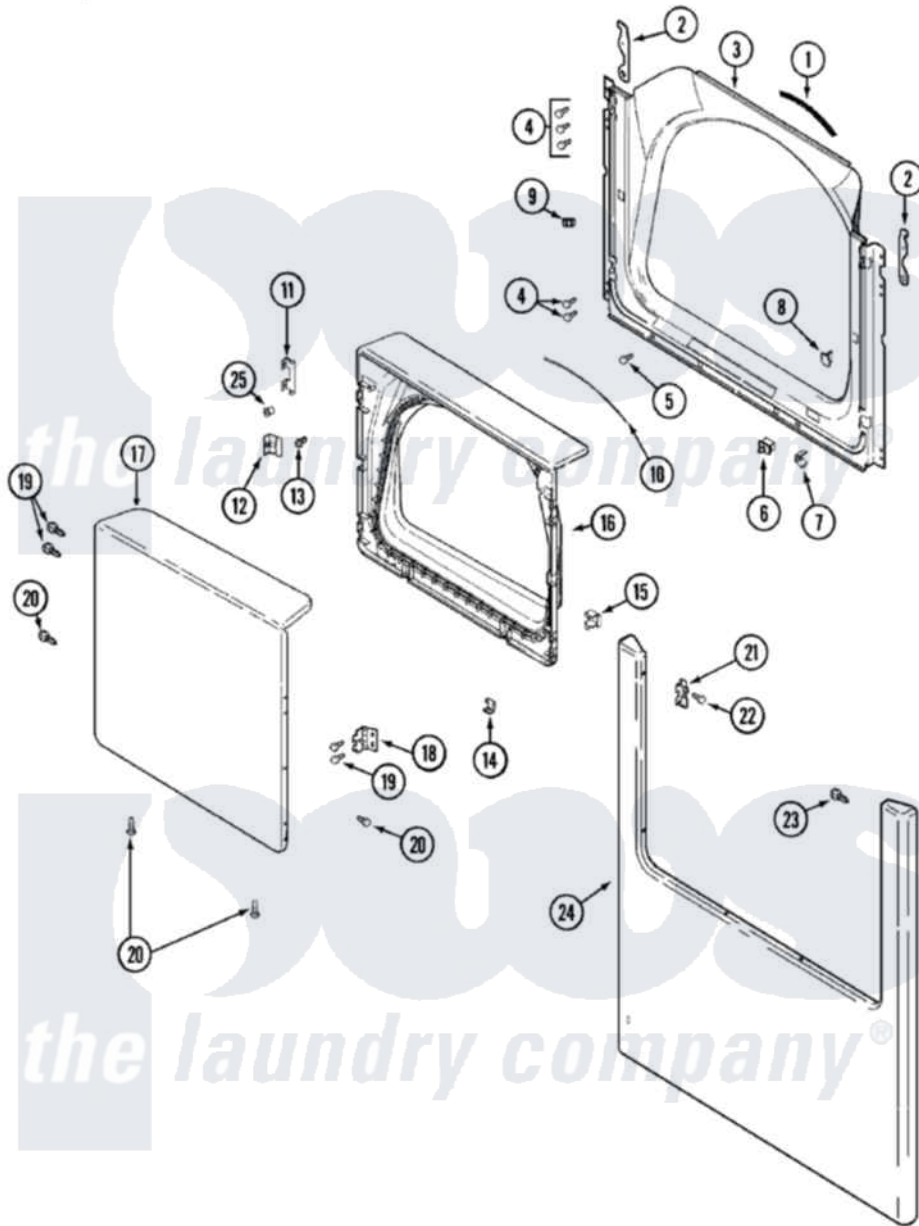

Maytag MDE9390AZW 04 - DOOR

Maytag [Residential Maytag MDE9390AZW Dryer Parts](#) Parts Diagram 04 - DOOR
 Click on the part number to view part

Item	Original Part Number	Replaced By	Status	Part Description
1	33001767			Seal, Shroud
2	22002247	33002597		Hook, Security
3	33001900			Shroud
4	22001995			Screw Note: Screw, Tumbler Front And Shroud
5	33001768			Screw, Shroud Note: Screw, Shroud And Outlet Duct
6	33001508	W10169313		Switch-Dor
7	33001760			Bracket, Hinge
8	33001174	LA-1003		Door Catch Kit
9	Y304578	LA-1003		Door Catch Kit
"	33001791	306436		Door Latch Kit--W
10	33002094			Seal, Door
11	22002038			Clip, Door
12	33001793			Bracket, Strike
13	33001761			Strike, Door
14	22002039			Clip, Door

15	33001763		Plug, Inner Door
16	33001899		Door, Inner
17	33001221	22001817	Sheet, Sound Damper
"	33001904		Door, Outer
18	33001759		Hinge, Door
19	22002062	98006631	Screw
20	22002063		Screw No.8-18AB Wafer Head
21	33001764		Cover, Hinge Hole
22	33001787		Screw, Hinge Note: Screw, Hinge Hole Cover
23	22002012		Screw, Hinge Note: Screw, Hinge Bracket
24	33001901		Panel, Front
25	33001771		Bushing, Inner Door