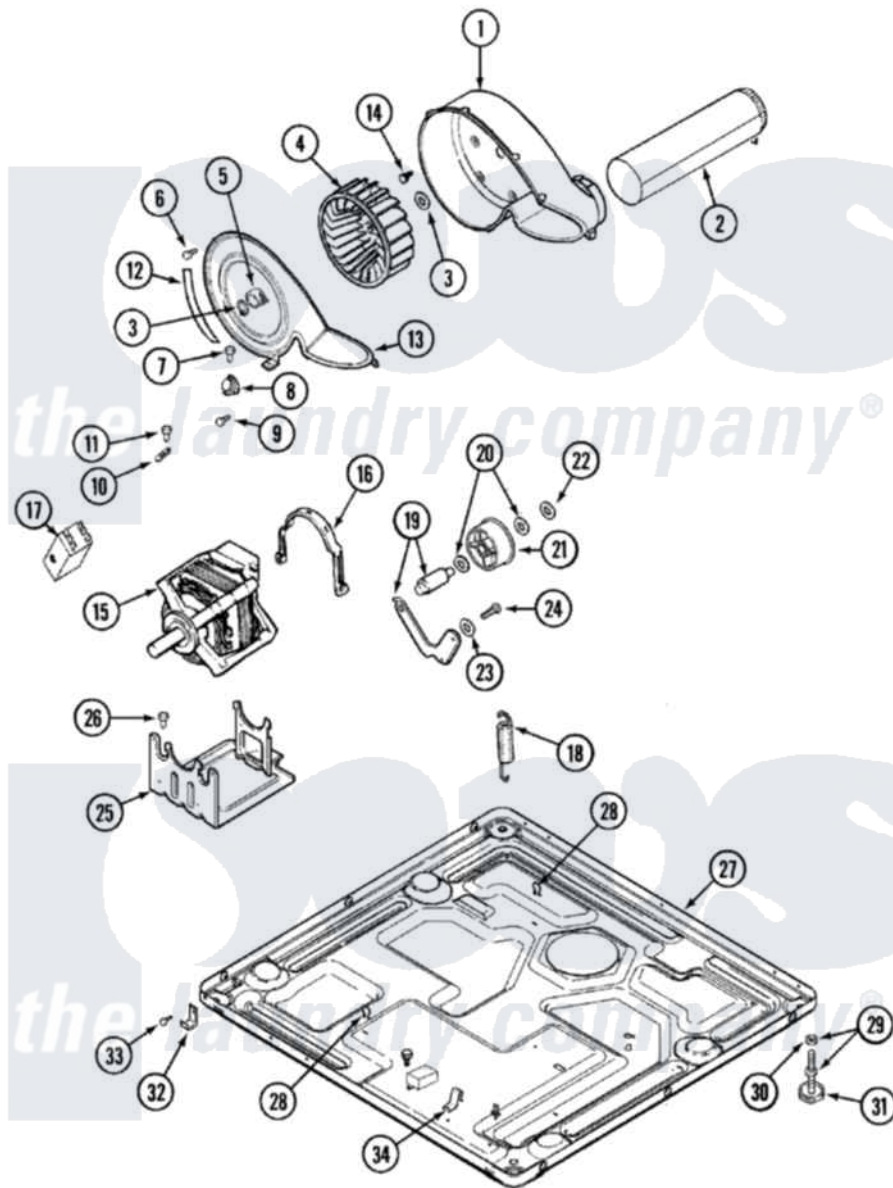

Maytag MDE9390AZW 06 - MOTOR DRIVE

Maytag [Residential Maytag MDE9390AZW Dryer Parts](#) Parts Diagram 06 - MOTOR DRIVE
 Click on the part number to view part

Item	Original Part Number	Replaced By	Status	Part Description
1	33001789			Housing, Blower
2	22001995			Screw Note: Screw, Tumbler Front And Shroud
"	33001800			Duct Assembly, Exhaust
3	410233	9703438		Ring-Retrn
4	33001790			Wheel, Blower
5	312967			Clamp, Blower Housing
6	33001855	33002917		Screw, No.10-16
7	Y313561			Screw---NA
8	307249			Thermostat, Multi-Temp
9	22001996	3370225		Screw
10	33001762			Fuse, Thermal
11	314848	W10116760		Screw
12	33001772		Not Available	SEAL, BLOWER COVER
13	33001873			Cover, Blower Housing---NA
14	314818	1163839		Screw
15	33002237	33002478		Motor

"	33002462	33002478	Motor
"	33002478		Motor
16	Y015825		Clip, Motor To Motor Support
17	33001854	33002478	Motor
18	33001754	33002459	Assembly, Spring And Plug
"	33002460	33002459	Assembly, Spring And Plug
"	33002461		Plug For Spring
"	33002157		Grommet
19	33001840	6-3705180	Idler Arm
20	Y312527		Washer, Idler Shaft
21	33001783	6-3700340	Bearing- I
22	312958	354987	Ring, Retaining
23	315772		Sleeve, Idler Arm
24	Y014874		Screw, Idler Arm And Sleeve
25	Y313561		Screw----NA
"	33001752	33002817	Motor Support, Offset
"	33002466	33002817	Motor Support, Offset
26	Y313561		Screw----NA
27	33001845	Not Available	BASE
"	33002465	Not Available	BASE, (LWR)----NA
28	410490		Spring, Retainer Wire Harness
29	Y305086		Adjustable Leg And Nut
30	Y052740	62739	Nut, Lock
31	Y314137		Foot, Rubber
32	22002239		Clip, Front Panel
33	Y310632	1163839	Screw
34	22002244		Clip, Grounding