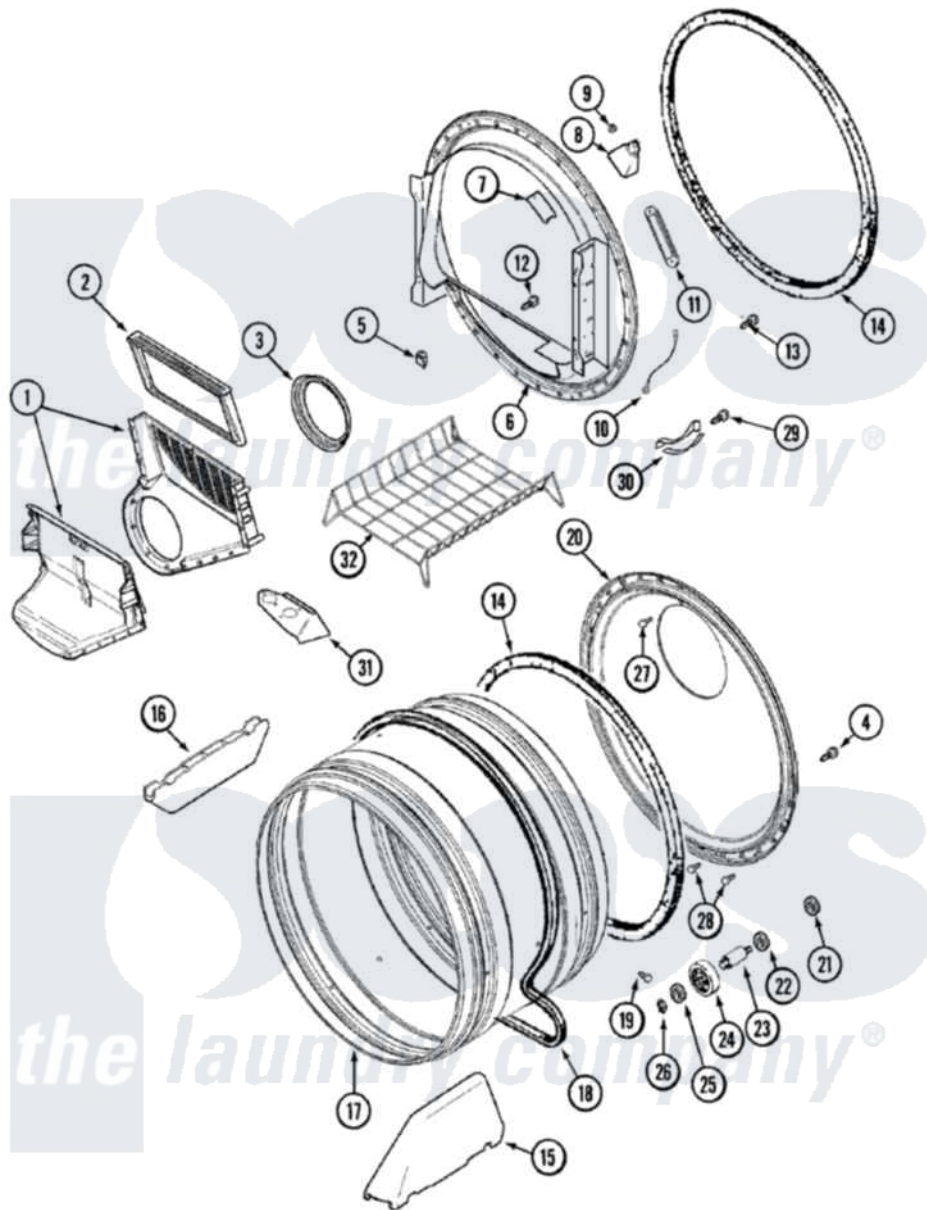

Maytag MDE9390AZW 07 - TUMBLER

Maytag Residential Maytag MDE9390AZW Dryer Parts Parts Diagram 07 - TUMBLER
 Click on the part number to view part

Item	Original Part Number	Replaced By	Status	Part Description
1	33001799			Outlet Duct Assembly Note: Outlet Duct Assembly
2	33001808			Filter, Lint
3	33001758	33002560		Seal, Blower
4	33002190			SCrew, C BraCe, BraCket, Cabinet
5	Y310376			Clip, Door Switch Harness
6	33001868			Front, Tumbler Front W/Sensor Note: Front, Tumbler
7	33001871			Screw Note: Screw, Drum Light
"	33001869			Lens, Drum Light
8	33001870		Not Available	HOLDER, LAMP (W/HOUSING) NOTE: LAMP (W/HOUSING & HOLDER)
"	22002263			Lamp
9	214872			Palnut, End Cap Note: Nut, Lamp Holder
10	211294	90767		Screw, 8A X 3/8 HeX Washer

10	211294	30707	Head Tapping
"	Y303711		Sensor Ground Wire
11	22001078	3177991	Screw
"	33001809		Sensor Bar Assembly
12	312311	312311MAY	Screw
13	33001855	33002917	Screw, No.10-16
14	33001807		Seal, Tumbler
15	33001756	33002032	Baffle
16	33001755		Baffle
17	33001889		Tumbler
18	33001777	33002535	V-Belt
19	33001788	33002973	Screw, No.9-15 X 1.00 Hx WS
20	33001801		Back, Tumbler
21	33001443		Nut, Hex
22	Y313347	312535	Washer, Vault Mounting Brk.
23	Y312948	6-3129480	Shaft- Tumbler
24	Y303373	12001541	Drum Roller/Washer Assembly--W
25	312535		Washer, Vault Mounting Brk.
26	410233	9703438	Ring-Retrn
27	210932		Screw, No.8 X 9/16 Ctsk Note: Screw, Inlet Duct
28	22001996	3370225	Screw
29	210720		Rivet, Bearing To Tumbler Fmt
30	306508		Tumbler Bearing Kit ----W
31	33001837		Cover, Thermostat
32	33001917	33001917A	Rack- Dryi