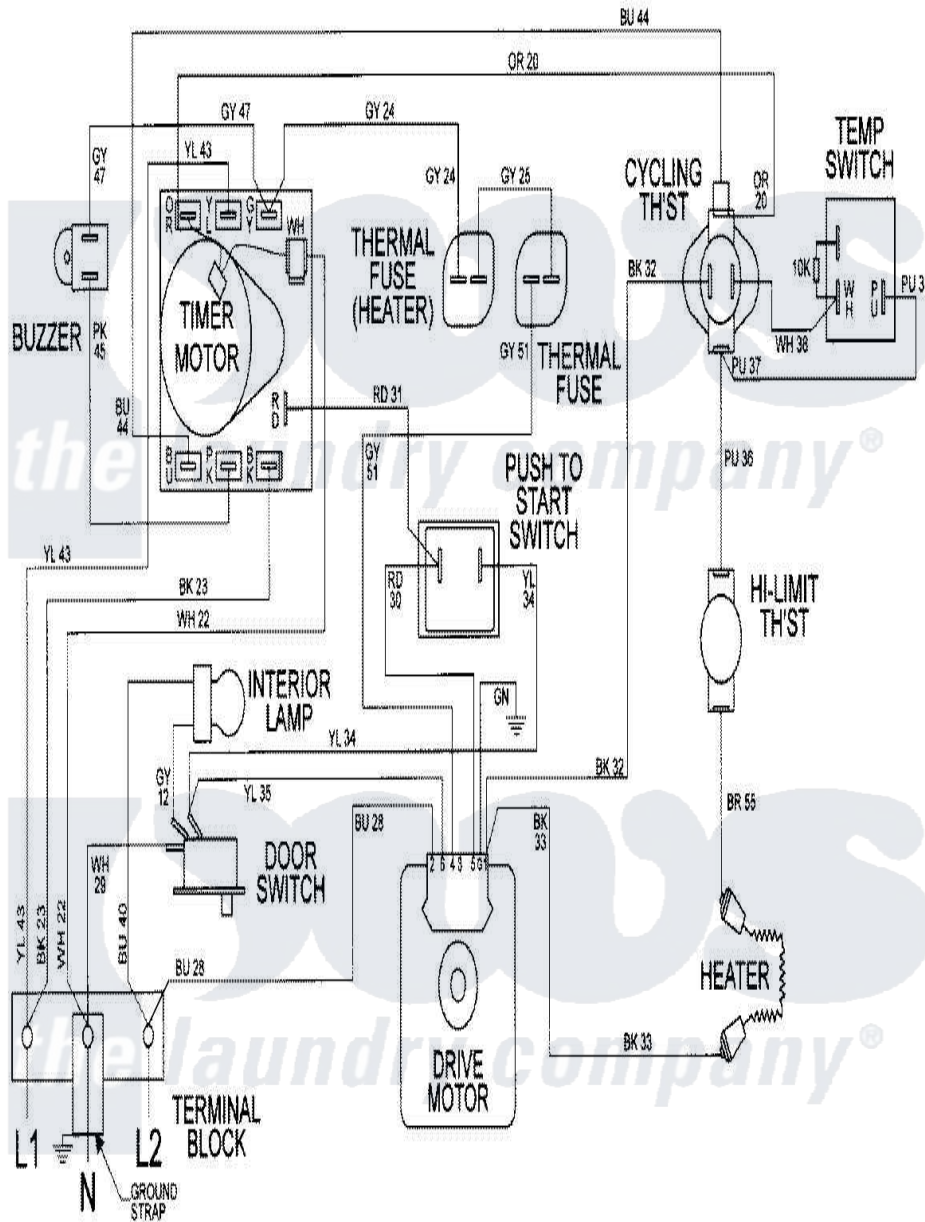

# Maytag MDE9390AZW 08 - WIRING INFORMATION

Maytag Residential Maytag MDE9390AZW Dryer Parts Parts Diagram 08 - WIRING INFORMATION  
 Click on the part number to view part

Item	Original Part Number	Replaced By	Status	Part Description
NI	15002307		Not Available	WIRING INFORMATION