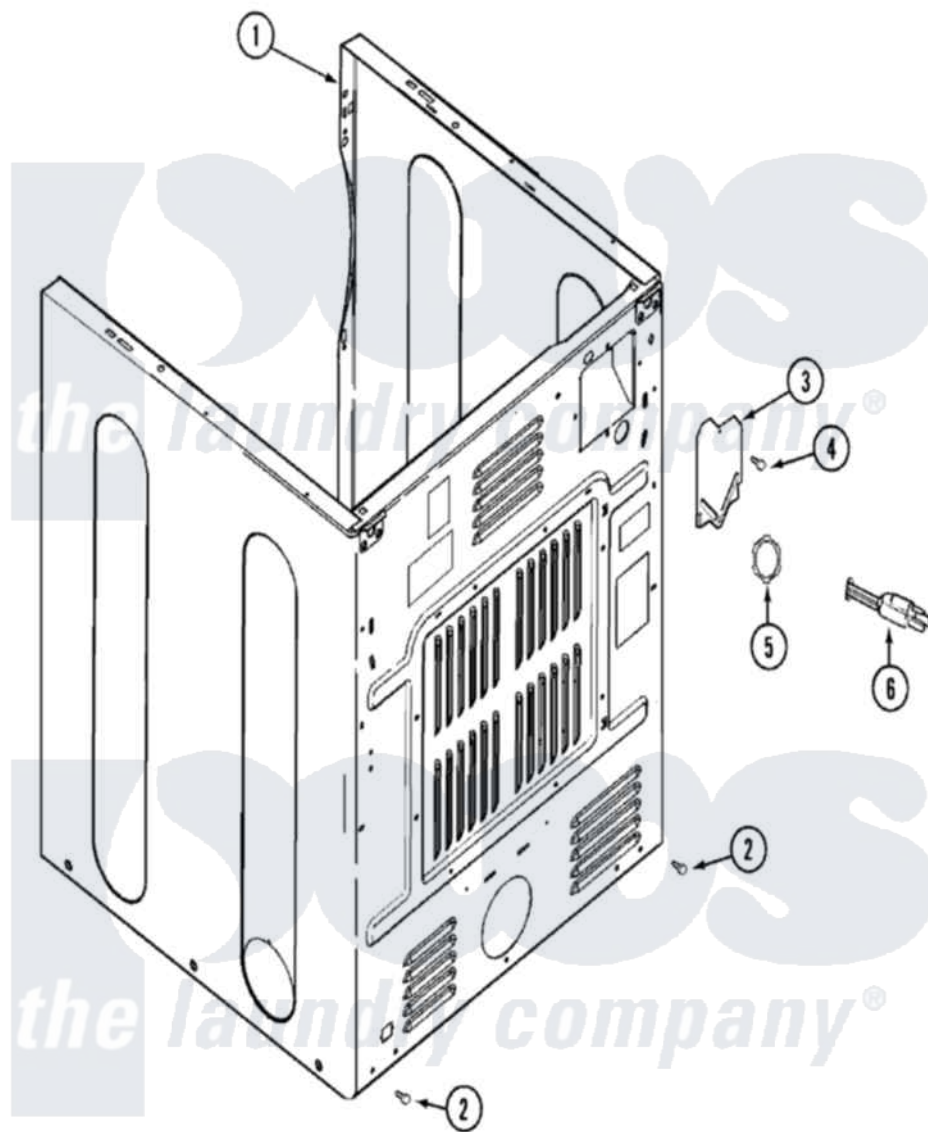

Maytag MDE9420AYW 02 - CABINET-REAR

Maytag Residential Maytag MDE9420AYW Dryer Parts Parts Diagram 02 - CABINET-REAR
 Click on the part number to view part

Item	Original Part Number	Replaced By	Status	Part Description
1	33001897			Cabinet
"	22003643			CABINET ASSY. (WHT AS PK)
2	22001995			Screw Note: Screw, Tumbler Front And Shroud
3	33001795			Cover, Terminal Block
4	22001995			Screw Note: Screw, Tumbler Front And Shroud