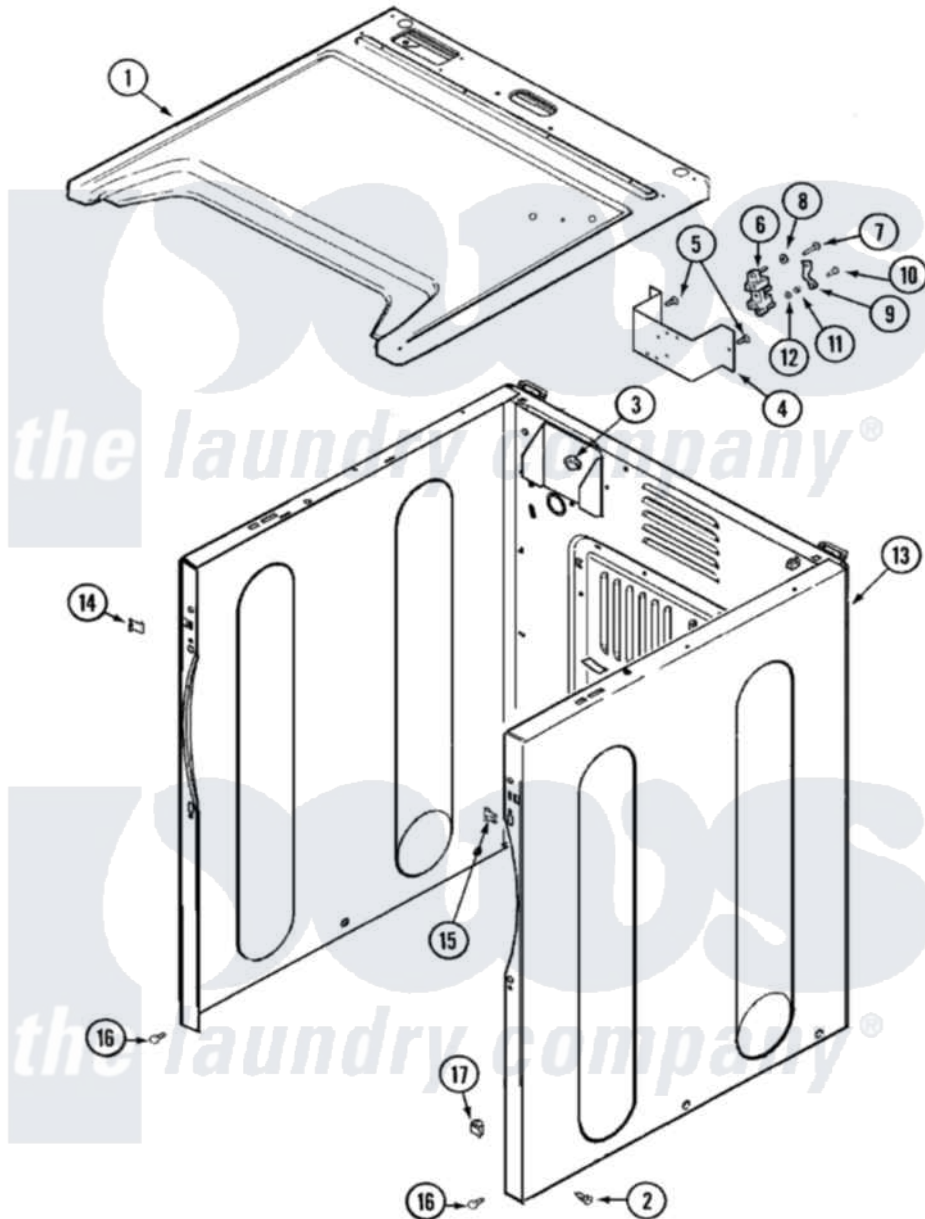

Maytag MDE9420AZW 01 - CABINET

Maytag [Residential Maytag MDE9420AZW Dryer Parts](#) Parts Diagram 01 - CABINET
 Click on the part number to view part

| Item | Original Part Number | Replaced By | Status | Part Description |
|------|--------------------------|---------------------------|---------------|---|
| 1 | 33001896 | | | Cover, Top |
| 2 | 213007 | | | Xfor Cabinet See Cabinet, Back |
| 3 | Y310376 | | | Clip, Door Switch Harness |
| 4 | 33001826 | | Not Available | BRACKET, TERMINAL BLOCK---NA |
| 5 | 22001995 | | | Screw Note: Screw, Tumbler Front And Shroud |
| 6 | 33001244 | | | Block, Terminal |
| 7 | Y312209 | W10001200 | | Screw |
| 9 | Y312184 | | | Strap, Grounding |
| 10 | 33001245 | | | Screw---NA |
| 11 | 311484 | 112432 | | Nut |
| 12 | 311093 | | | Washer, Terminal Connection |
| 13 | 33001897 | | | Cabinet |
| 14 | 22002049 | | | Clip Note: Clip, Front Panel |
| 15 | 213280 | 204439 | | Screw And Fstner Assembly |