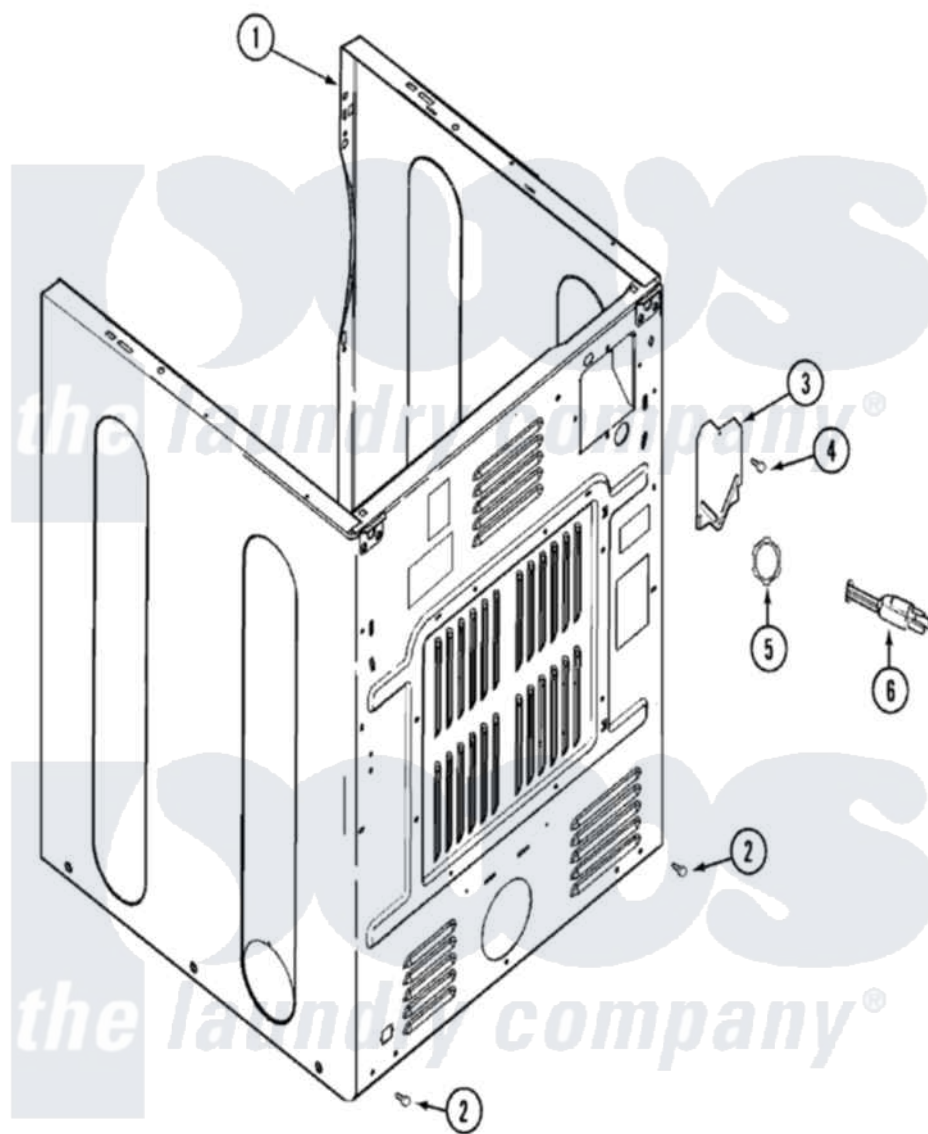

Maytag MDE9420AZW 02 - CABINET-REAR

Maytag [Residential Maytag MDE9420AZW Dryer Parts](#) Parts Diagram 02 - CABINET-REAR
 Click on the part number to view part

Item	Original Part Number	Replaced By	Status	Part Description
1	33001897			Cabinet
"	22003643			CABINET ASSY. (WHT AS PK)
2	22001995			Screw Note: Screw, Tumbler Front And Shroud
3	33001795			Cover, Terminal Block
4	22001995			Screw Note: Screw, Tumbler Front And Shroud
6	305168	33002916		Power Cord, Canadian 240V