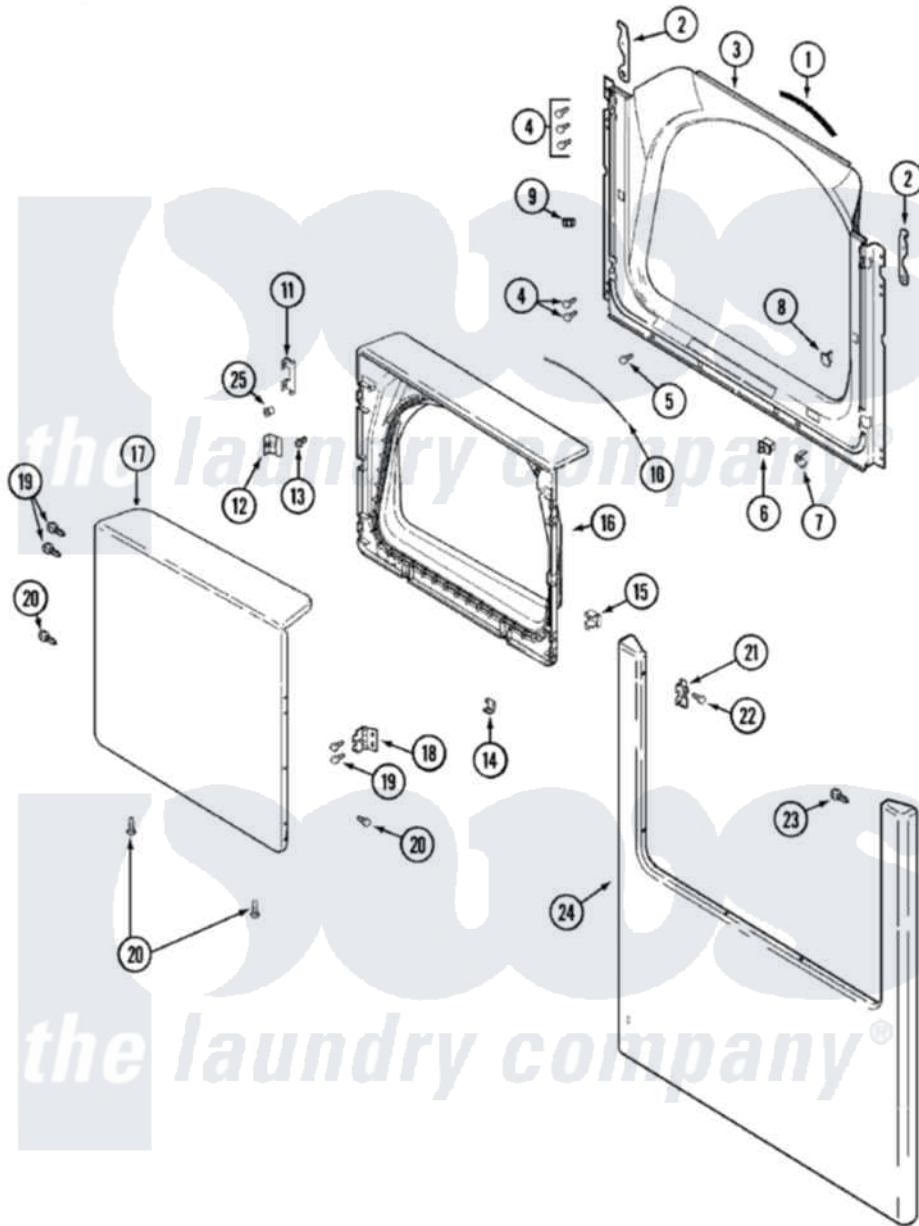

Maytag MDE9420AZW 03 - DOOR

Maytag [Residential Maytag MDE9420AZW Dryer Parts](#) Parts Diagram 03 - DOOR
 Click on the part number to view part

Item	Original Part Number	Replaced By	Status	Part Description
1	33001767			Seal, Shroud
2	22002247	33002597		Hook, Security
3	33001900			Shroud
4	22001995			Screw Note: Screw, Tumbler Front And Shroud
5	33001768			Screw, Shroud Note: Screw, Shroud And Outlet Duct
6	33001509	W10169313		Switch-Dor
7	33001760			Bracket, Hinge
8	33001174	LA-1003		Door Catch Kit
9	33001791	306436		Door Latch Kit--W
"	Y304578	LA-1003		Door Catch Kit
10	33002094			Seal, Door
11	22002038			Clip, Door
12	33001793			Bracket, Strike
13	33001761			Strike, Door
14	22002039			Clip, Door

15	33001763		Plug, Inner Door
16	33001899		Door, Inner
"	22002063		Screw No.8-18AB Wafer Head
"	22002039		Clip, Door
17	22001817		Sheet, Sound Damper
"	33001904		Door, Outer
18	33001759		Hinge, Door
19	22002062	98006631	Screw
20	22002063		Screw No.8-18AB Wafer Head
21	33001764		Cover, Hinge Hole
22	33001787		Screw, Hinge Note: Screw, Hinge Hole Cover
23	22002012		Screw, Hinge Note: Screw, Hinge Bracket
24	33001901		Panel, Front
25	33001771		Bushing, Inner Door