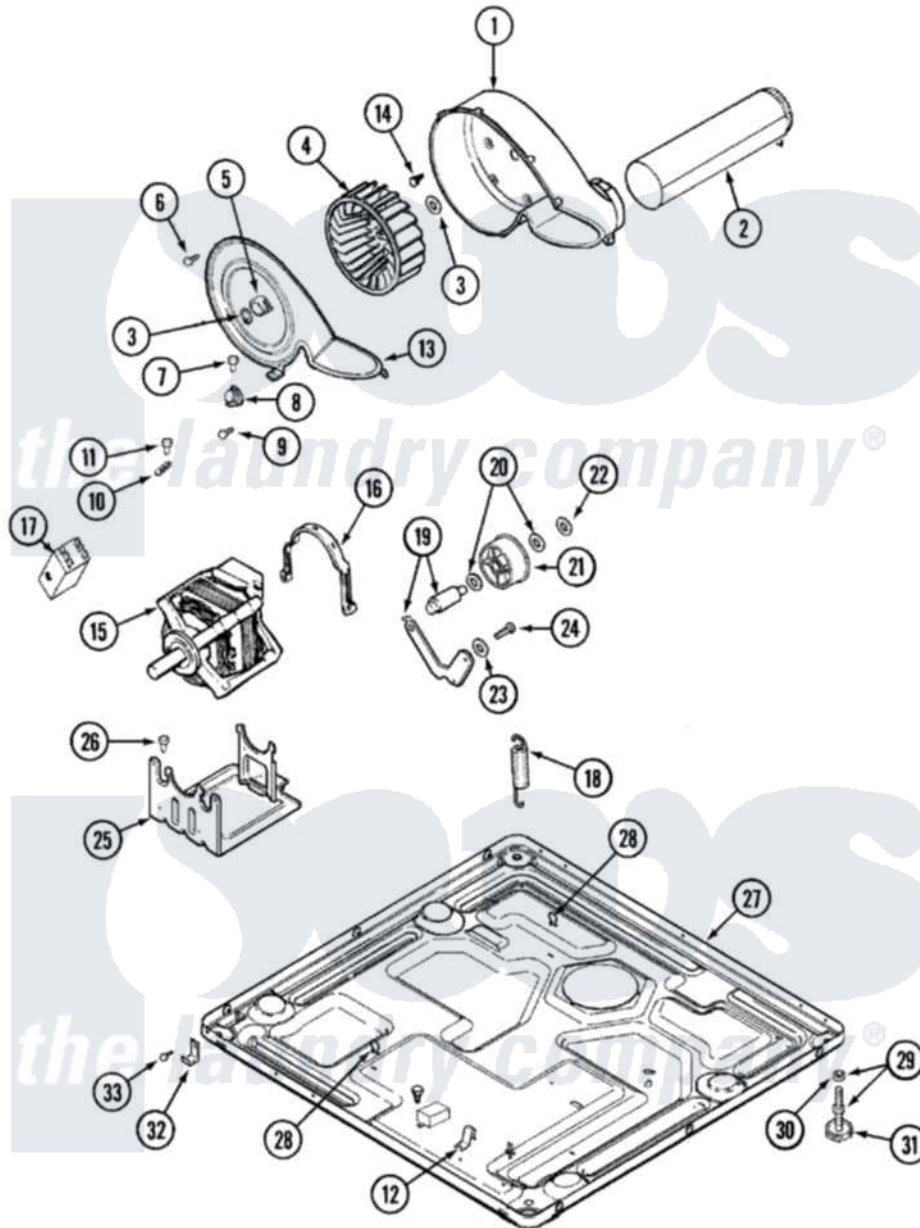

Maytag MDE9420AZW 05 - MOTOR DRIVE

Maytag [Residential Maytag MDE9420AZW Dryer Parts](#) Parts Diagram 05 - MOTOR DRIVE
 Click on the part number to view part

Item	Original Part Number	Replaced By	Status	Part Description
1	33001789			Housing, Blower
2	22001995			Screw Note: Screw, Tumbler Front And Shroud
"	33001800			Duct Assembly, Exhaust
3	410233	9703438		Ring-Retr
4	33001790			Wheel, Blower
5	312967			Clamp, Blower Housing
6	33001855	33002917		Screw, No.10-16
7	Y313561			Screw---NA
8	307249			Thermostat, Multi-Temp
9	216423	3370225		Screw
10	33001762			Fuse, Thermal
11	314848	W10116760		Screw
12	22002244			Clip, Grounding
13	33001873			Cover, Blower Housing---NA
14	314818	1163839		Screw
15	33002478			Motor

"	33002795		Motor, Drive 60Hz
16	Y015825		Clip, Motor To Motor Support
17	33001854	33002478	Motor
18	33002157		Grommet
"	33002460	33002459	Assembly, Spring And Plug
"	33002461		Plug For Spring
19	33001840	6-3705180	Idler Arm
20	Y312527		Washer, Idler Shaft
21	33001783	6-3700340	Bearing- I
22	312958	354987	Ring, Retaining
23	315772		Sleeve, Idler Arm
24	Y014874		Screw, Idler Arm And Sleeve
25	33002466	33002817	Motor Support, Offset
26	Y313561		Screw---NA
27	33001845	Not Available	BASE
"	33002465	Not Available	BASE, (LWR)---NA
"	33002465	Not Available	BASE, (LWR)---NA
28	410490		Spring, Retainer Wire Harness
29	Y305086		Adjustable Leg And Nut
30	Y052740	62739	Nut, Lock
31	Y314137		Foot, Rubber
32	22002239		Clip, Front Panel
33	Y310632	1163839	Screw