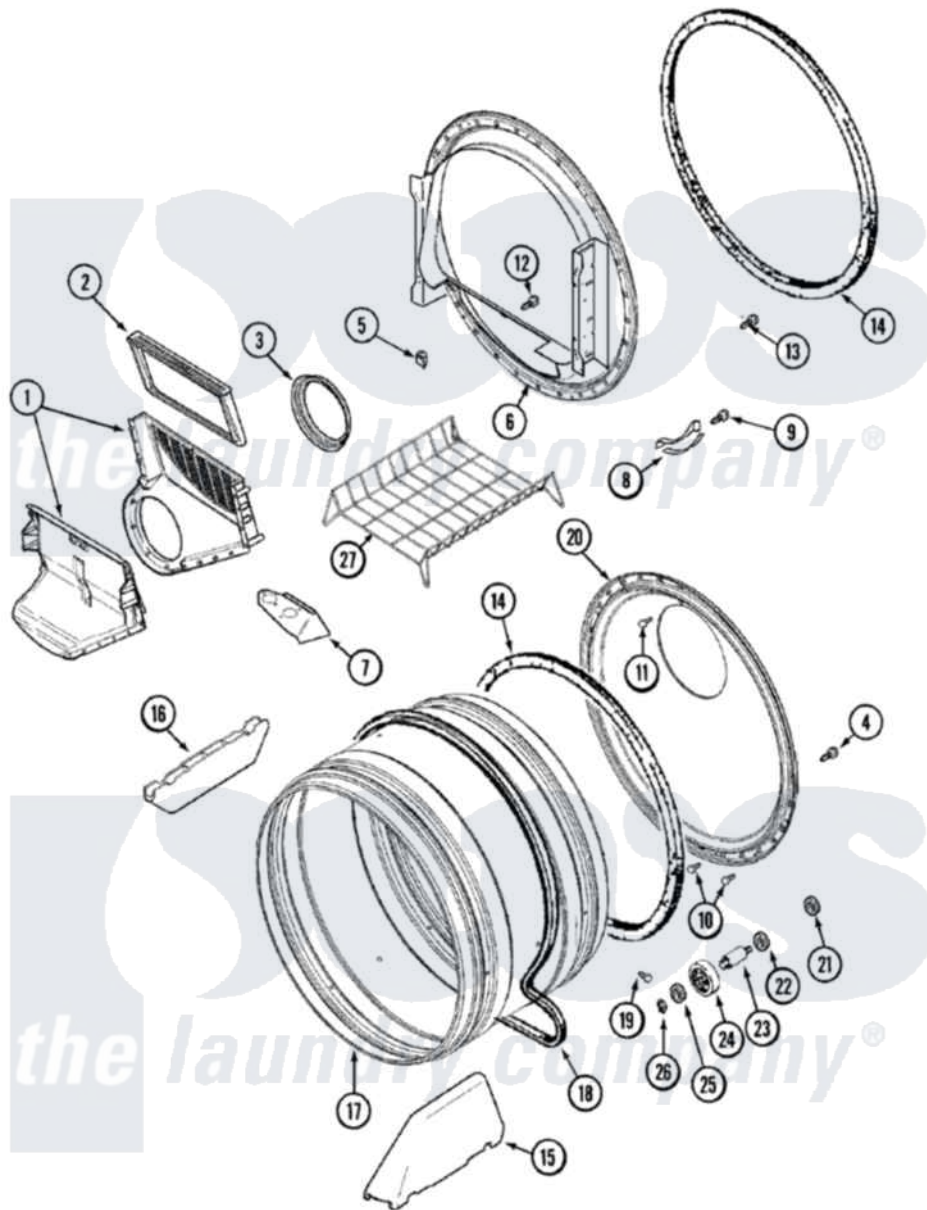

Maytag MDE9420AZW 06 - TUMBLER

Maytag Residential Maytag MDE9420AZW Dryer Parts Parts Diagram 06 - TUMBLER
 Click on the part number to view part

Item	Original Part Number	Replaced By	Status	Part Description
1	33001799			Outlet Duct Assembly Note: Outlet Duct Assembly
2	33001808			Filter, Lint
3	33001758	33002560		Seal, Blower
4	33002190			SCrew, C BraCe, BraCket, Cabinet
5	Y310376			Clip, Door Switch Harness
6	33001802			Front, Tumbler
7	33001837			Cover, Thermostat
8	306508			Tumbler Bearing Kit ----W
9	210720			Rivet, Bearing To Tumbler Frnt
10	22001996	3370225		Screw
11	210932			Screw, No.8 X 9/16 Ctsk Note: Screw, Inlet Duct
12	312311	312311MAY		Screw
13	33001855	33002917		Screw, No.10-16
14	33001807			Seal, Tumbler

15	33001756	33002032	Baffle
16	33001755		Baffle
17	33001889		Tumbler
"	33002494	33002778	Power Cord
18	33001777	33002535	V-Belt
19	33001788	33002973	Screw, No.9-15 X 1.00 Hx WS
20	33001801		Back, Tumbler
21	33001443		Nut, Hex
22	Y313347	312535	Washer, Vault Mounting Brk.
23	Y312948	6-3129480	Shaft- Tumbler
24	Y303373	12001541	Drum Roller/Washer Assembly--W
25	312535		Washer, Vault Mounting Brk.
26	410233	9703438	Ring-Retrn
27	33001917	33001917A	Rack- Dryi