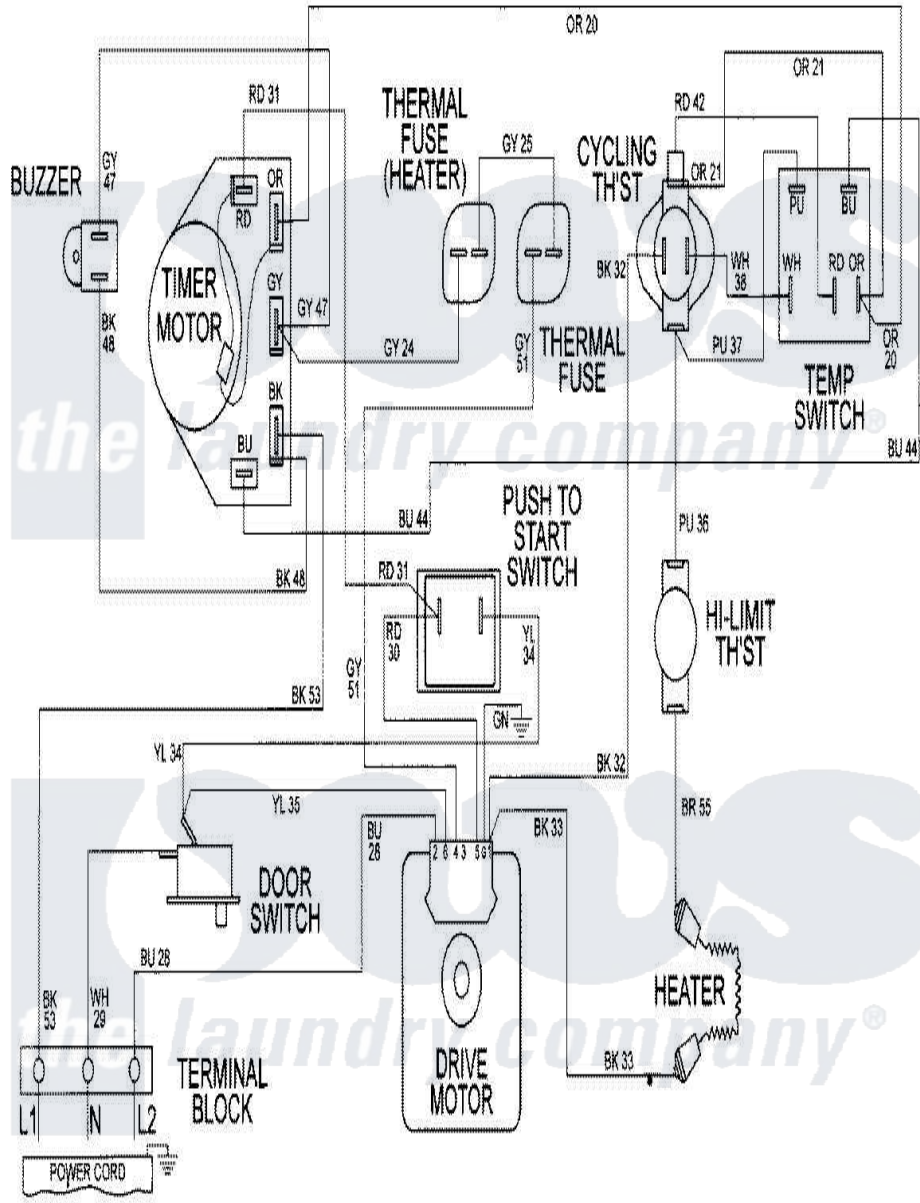

# Maytag MDE9420AZW 07 - WIRING INFORMATION

Maytag Residential Maytag MDE9420AZW Dryer Parts Parts Diagram 07 - WIRING INFORMATION  
 Click on the part number to view part

Item	Original Part Number	Replaced By	Status	Part Description
NI	15002315		Not Available	WIRING INFORMATION