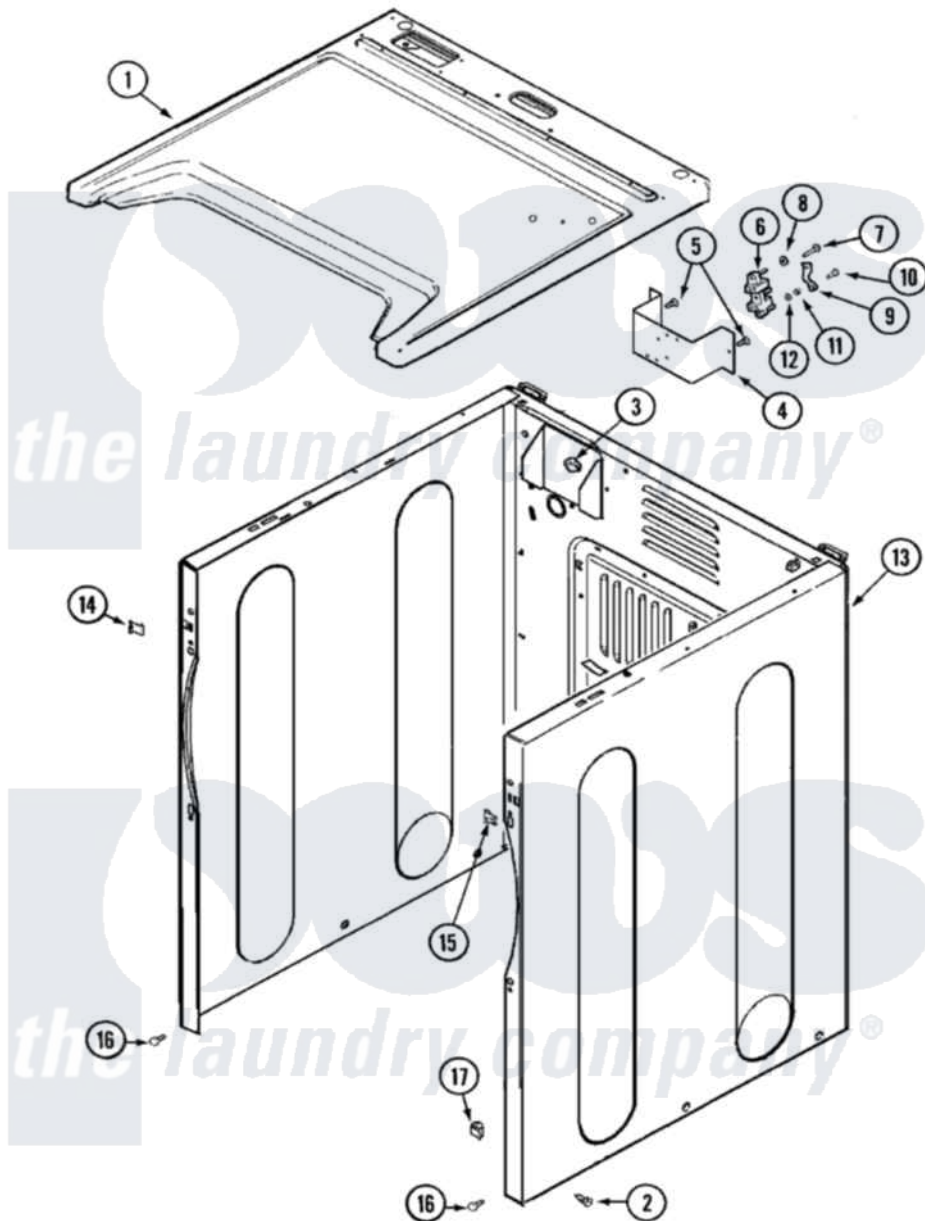

# Maytag MDE9520AYW 01 - CABINET

Maytag Residential Maytag MDE9520AYW Dryer Parts Parts Diagram 01 - CABINET  
 Click on the part number to view part

Item	Original Part Number	Replaced By	Status	Part Description
1	<a href="#">33001896</a>			Cover, Top
2	<a href="#">213007</a>			Xfor Cabinet See Cabinet, Back
3	<a href="#">Y310376</a>			Clip, Door Switch Harness
4	33001826		Not Available	BRACKET, TERMINAL BLOCK---NA
5	<a href="#">22001995</a>			Screw Note: Screw, Tumbler Front And Shroud
6	<a href="#">33001244</a>			Block, Terminal
7	Y312209	<a href="#">W10001200</a>		Screw
8	<a href="#">Y311270</a>			Washer, Terminal Block
9	<a href="#">Y312184</a>			Strap, Grounding
10	<a href="#">33001245</a>			Screw---NA
11	311484	<a href="#">112432</a>		Nut
12	<a href="#">311093</a>			Washer, Terminal Connection
13	<a href="#">33001897</a>			Cabinet
14	<a href="#">22002049</a>			Clip Note: Clip, Front Panel

15 213280

[204439](#)

Screw And Fstner Assembly

16 [22001995](#)

Screw Note: Screw, Tumbler  
Front And Shroud

17 [Y310376](#)

Clip, Door Switch Harness