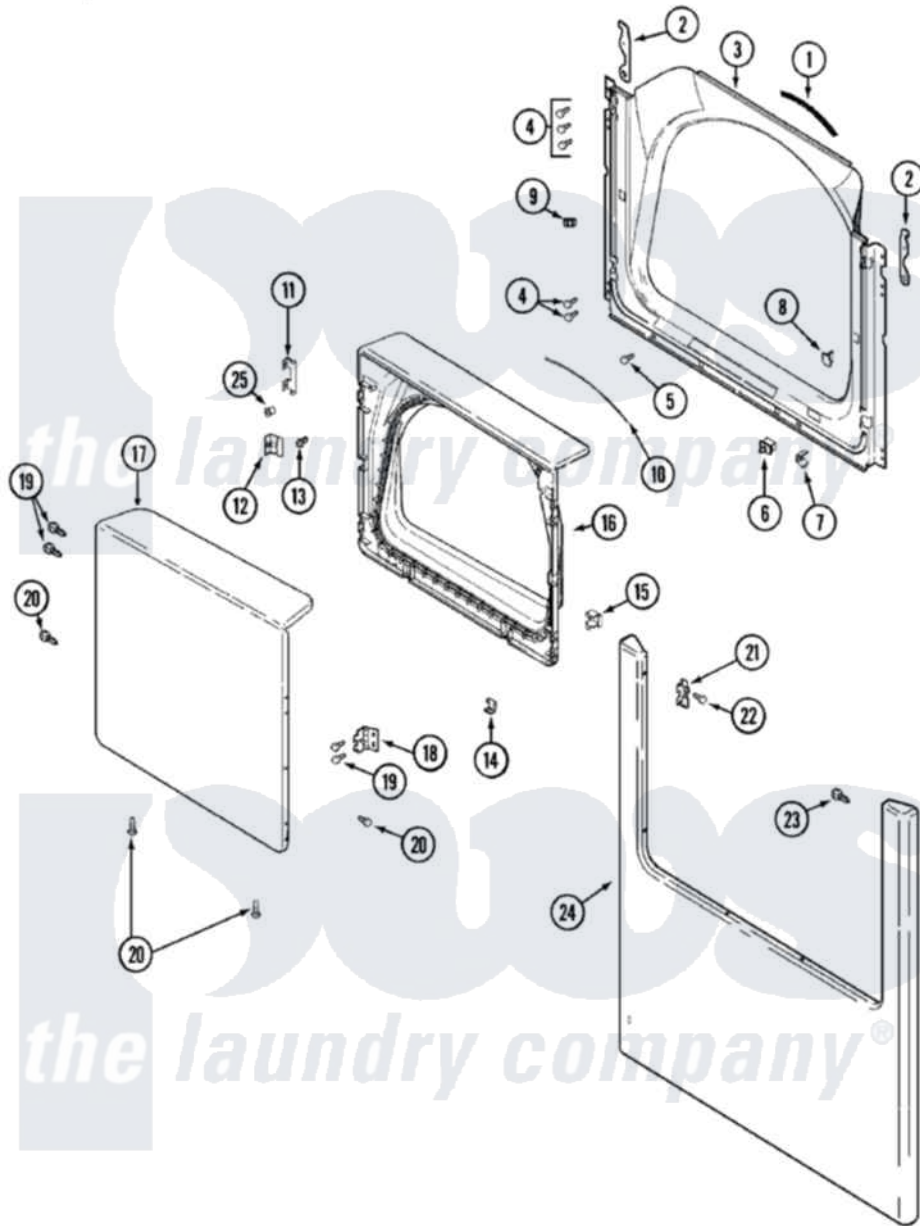

Maytag MDE9520AYW 04 - DOOR

Maytag [Residential Maytag MDE9520AYW Dryer Parts](#) Parts Diagram 04 - DOOR
 Click on the part number to view part

Item	Original Part Number	Replaced By	Status	Part Description
1	33001767			Seal, Shroud
2	22002247	33002597		Hook, Security
3	33001900			Shroud
4	22001995			Screw Note: Screw, Tumbler Front And Shroud
5	33001768			Screw, Shroud Note: Screw, Shroud And Outlet Duct
6	33001508	W10169313		Switch-Dor
7	33001760			Bracket, Hinge
8	33001174	LA-1003		Door Catch Kit
9	33001791	306436		Door Latch Kit--W
"	Y304578	LA-1003		Door Catch Kit
10	33002094			Seal, Door
11	22002038			Clip, Door
12	33001793			Bracket, Strike
13	33001761			Strike, Door
14	22002039			Clip, Door

15	33001763		Plug, Inner Door
16	33001899		Door, Inner
17	22001817		Sheet, Sound Damper
"	33001904		Door, Outer
18	33001759		Hinge, Door
19	22002062	98006631	Screw
20	22002063		Screw No.8-18AB Wafer Head
21	33001764		Cover, Hinge Hole
22	33001787		Screw, Hinge Note: Screw, Hinge Hole Cover
23	22002012		Screw, Hinge Note: Screw, Hinge Bracket
24	33001901		Panel, Front
25	33001771		Bushing, Inner Door