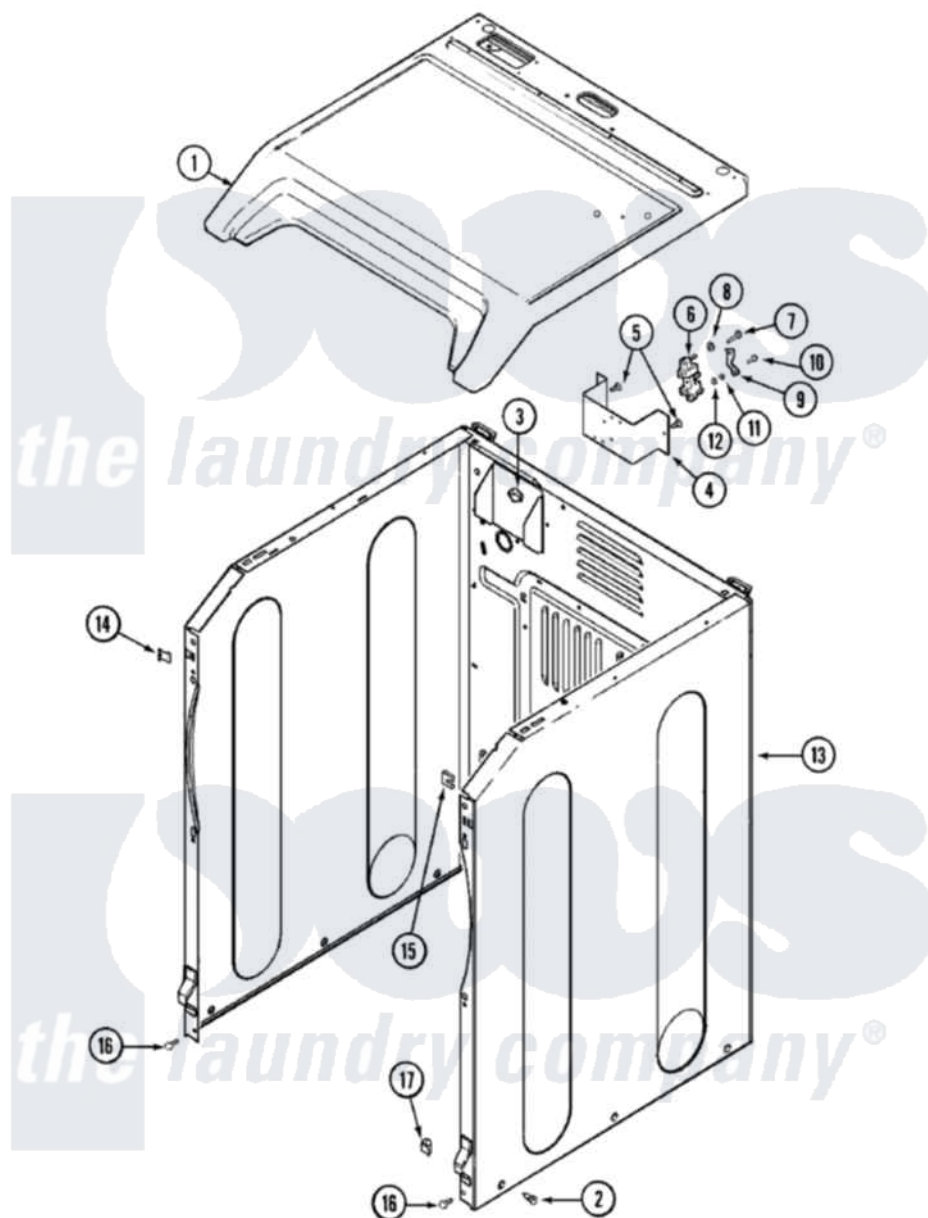

Maytag MDE9557AYA 01 - CABINET (MDE)

Maytag [Residential Maytag MDE9557AYA Dryer Parts](#) Parts Diagram 01 - CABINET (MDE)
 Click on the part number to view part

Item	Original Part Number	Replaced By	Status	Part Description
2	213007			Xfor Cabinet See Cabinet, Back
3	33002073	Y310376		Clip, Door Switch Harness
4	33001826		Not Available	BRACKET, TERMINAL BLOCK---NA
5	22001995			Screw Note: Screw, Tumbler Front And Shroud
6	33001244			Block, Terminal
7	Y312209	W10001200		Screw
8	Y311270			Washer, Terminal Block
9	Y312184			Strap, Grounding
10	33001245			Screw---NA
11	311484	112432		Nut
12	311093			Washer, Terminal Connection
14	22002049			Clip Note: Clip, Front Panel
15	213280	204439		Screw And Fstner Assembly
16	22001995			Screw Note: Screw, Tumbler Front And Shroud