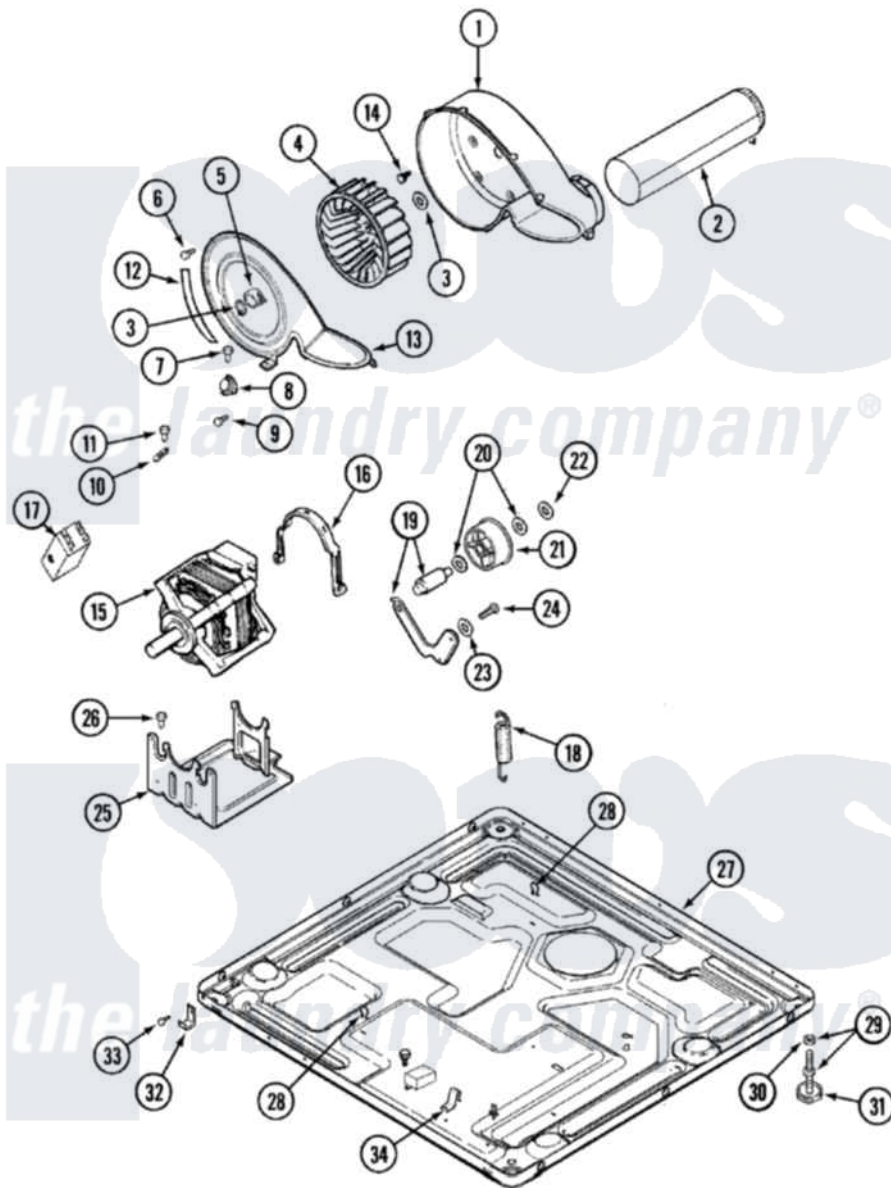

Maytag MDE9557AYA 11 - MOTOR DRIVE (MDE)

Maytag Residential Maytag MDE9557AYA Dryer Parts Parts Diagram 11 - MOTOR DRIVE (MDE)
 Click on the part number to view part

Item	Original Part Number	Replaced By	Status	Part Description
2	33001800			Duct Assembly, Exhaust
"	22001995			Screw Note: Screw, Tumbler Front And Shroud
3	410233	9703438		Ring-Retrn
4	33001790			Wheel, Blower
5	312967			Clamp, Blower Housing
6	33001855	33002917		Screw, No.10-16
7	Y313561			Screw---NA
8	306911			Thermostat, Multi-Temp
9	22001996	3370225		Screw
10	33001762			Fuse, Thermal
11	314848	W10116760		Screw
12	22002244			Clip, Grounding
13	33001873			Cover, Blower Housing---NA
14	314818	1163839		Screw
15	33002478			Motor
"	33002462	33002478		Motor

16	Y015825		Clip, Motor To Motor Support
17	33001854	33002478	Motor
18	33001754	33002459	Assembly, Spring And Plug
"	33002461		Plug For Spring
"	33002460	33002459	Assembly, Spring And Plug
"	33002157		Grommet
19	33001840	6-3705180	Idler Arm
20	Y312527		Washer, Idler Shaft
21	33001783	6-3700340	Bearing- I
22	312958	354987	Ring, Retaining
23	315772		Sleeve, Idler Arm
24	Y014874		Screw, Idler Arm And Sleeve
25	Y313561		Screw----NA
"	33002466	33002817	Motor Support, Offset
"	33001752	33002817	Motor Support, Offset
26	Y313561		Screw----NA
27	33001845	Not Available	BASE
"	33002465	Not Available	BASE, (LWR)----NA
28	410490		Spring, Retainer Wire Harness
29	Y305086		Adjustable Leg And Nut
30	Y052740	62739	Nut, Lock
31	Y314137		Foot, Rubber
32	22002239		Clip, Front Panel
33	Y310632	1163839	Screw