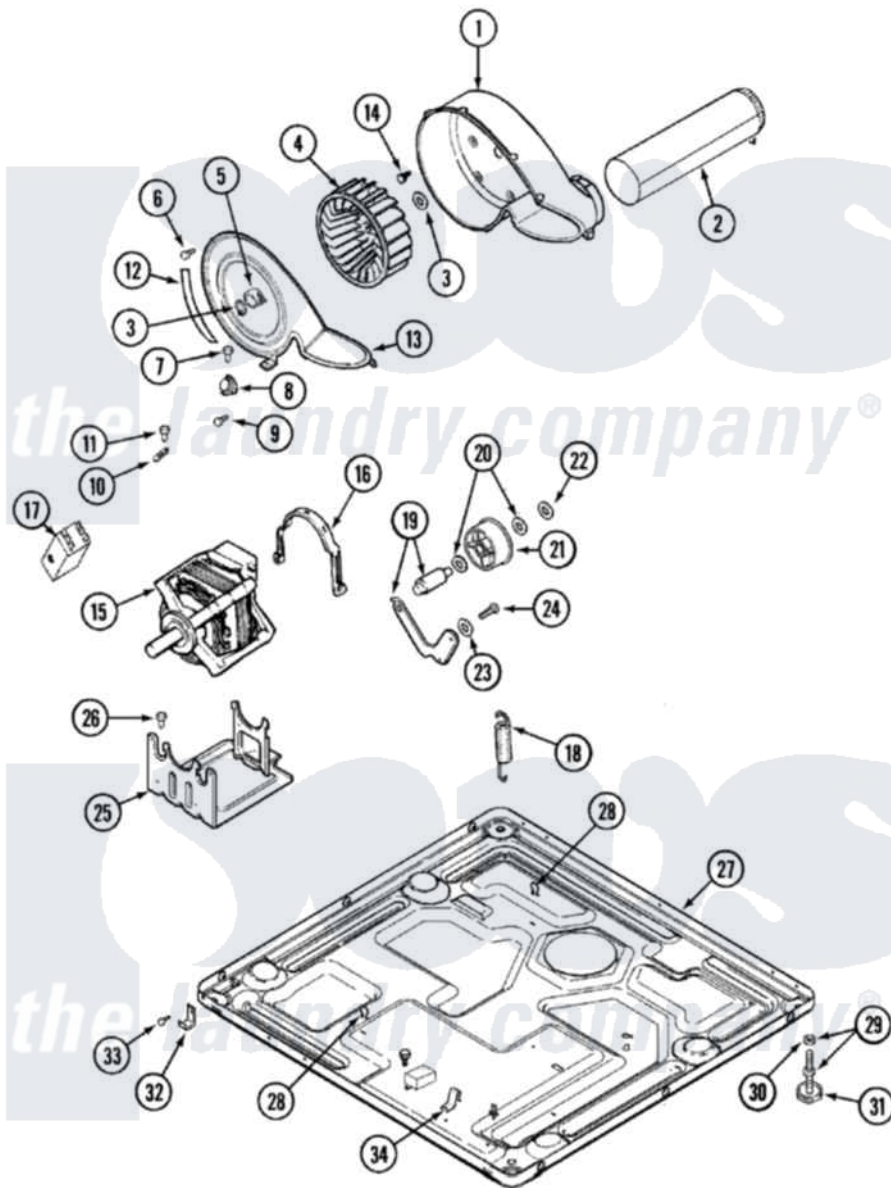

Maytag MDE9557AYA 12 - MOTOR DRIVE (MDG)

Maytag [Residential Maytag MDE9557AYA Dryer Parts](#) Parts Diagram 12 - MOTOR DRIVE (MDG)
 Click on the part number to view part

Item	Original Part Number	Replaced By	Status	Part Description
2	33001800			Duct Assembly, Exhaust
"	22001995			Screw Note: Screw, Tumbler Front And Shroud
3	410233	9703438		Ring-Retrn
4	33001790			Wheel, Blower
5	312967			Clamp, Blower Housing
6	33001855	33002917		Screw, No.10-16
7	Y313561			Screw---NA
8	306910			Thermostat, Multi Temp Note: Thermostat
9	22001996	3370225		Screw
10	33001762			Fuse, Thermal
11	314848	W10116760		Screw
12	22002244			Clip, Grounding
13	33001873			Cover, Blower Housing---NA
14	314818	1163839		Screw
15	33002478			Motor

"	33002462	33002478	Motor
16	Y015825		Clip, Motor To Motor Support
17	33001854	33002478	Motor
18	33001754	33002459	Assembly, Spring And Plug
"	33002461		Plug For Spring
"	33002460	33002459	Assembly, Spring And Plug
"	33002157		Grommet
19	33001840	6-3705180	Idler Arm
20	Y312527		Washer, Idler Shaft
21	33001783	6-3700340	Bearing- I
22	312958	354987	Ring, Retaining
23	315772		Sleeve, Idler Arm
24	Y014874		Screw, Idler Arm And Sleeve
25	Y313561		Screw---NA
"	33002466	33002817	Motor Support, Offset
"	33001752	33002817	Motor Support, Offset
26	Y313561		Screw---NA
27	33001845	Not Available	BASE
"	33002465	Not Available	BASE, (LWR)---NA
28	410490		Spring, Retainer Wire Harness
29	Y305086		Adjustable Leg And Nut
30	Y052740	62739	Nut, Lock
31	Y314137		Foot, Rubber
32	22002239		Clip, Front Panel
33	Y310632	1163839	Screw