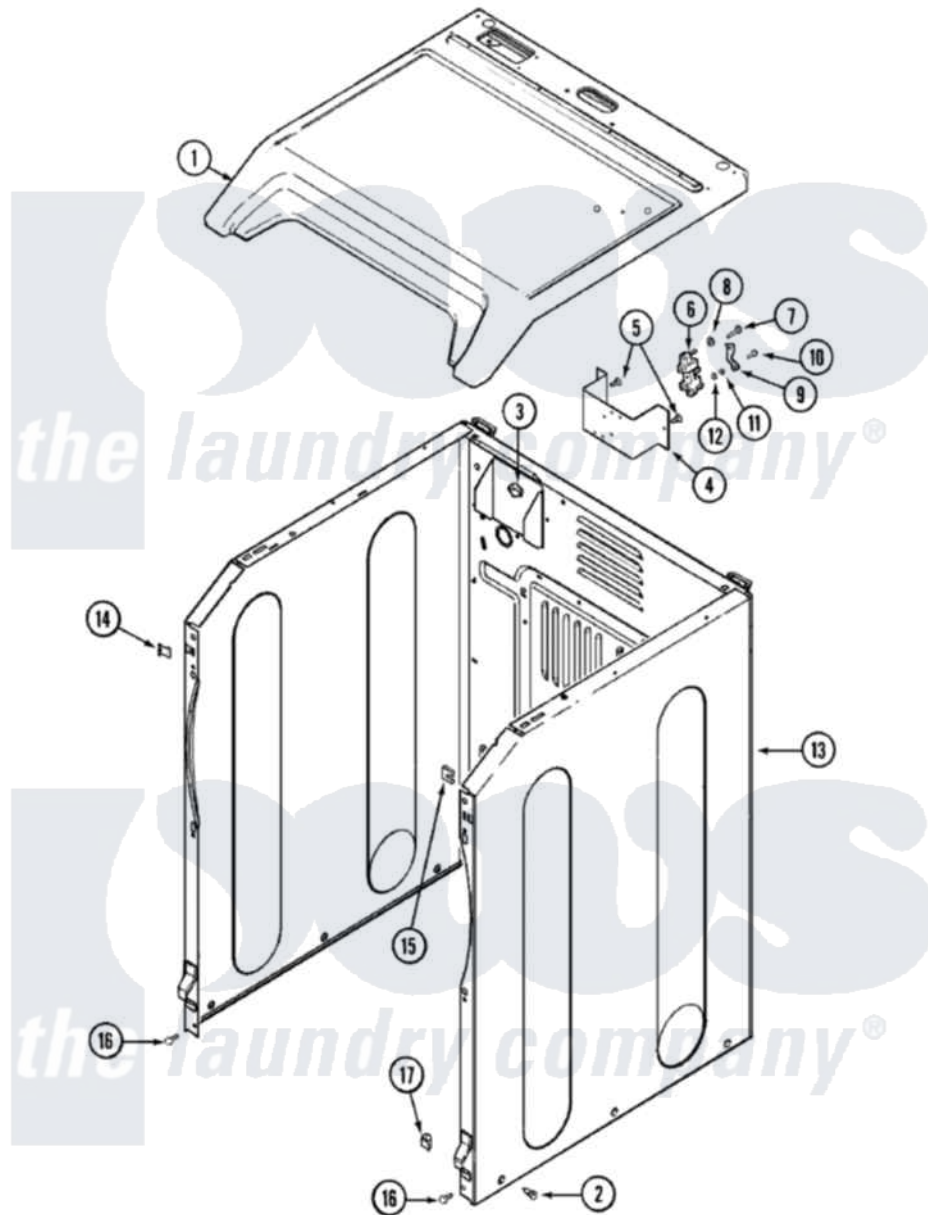

# Maytag MDE9557AYQ 01 - CABINET (MDE)

Maytag [Residential Maytag MDE9557AYQ Dryer Parts](#) Parts Diagram 01 - CABINET (MDE)  
 Click on the part number to view part

Item	Original Part Number	Replaced By	Status	Part Description
1	33002372		Not Available	COVER, TOP (BSQ)
2	<a href="#">213007</a>			Xfor Cabinet See Cabinet, Back
3	33002073	<a href="#">Y310376</a>		Clip, Door Switch Harness
4	33001826		Not Available	BRACKET, TERMINAL BLOCK---NA
5	<a href="#">22001995</a>			Screw Note: Screw, Tumbler Front And Shroud
6	<a href="#">33001244</a>			Block, Terminal
7	Y312209	<a href="#">W10001200</a>		Screw
8	<a href="#">Y311270</a>			Washer, Terminal Block
9	<a href="#">Y312184</a>			Strap, Grounding
10	<a href="#">33001245</a>			Screw---NA
11	311484	<a href="#">112432</a>		Nut
12	<a href="#">311093</a>			Washer, Terminal Connection
13	<a href="#">33002373</a>			Cabinet
14	<a href="#">22002049</a>			Clip Note: Clip, Front Panel

15 213280

[204439](#)

Screw And Fstner Assembly

16 [22001995](#)

Screw Note: Screw, Tumbler  
Front And Shroud

17 [Y310376](#)

Clip, Door Switch Harness