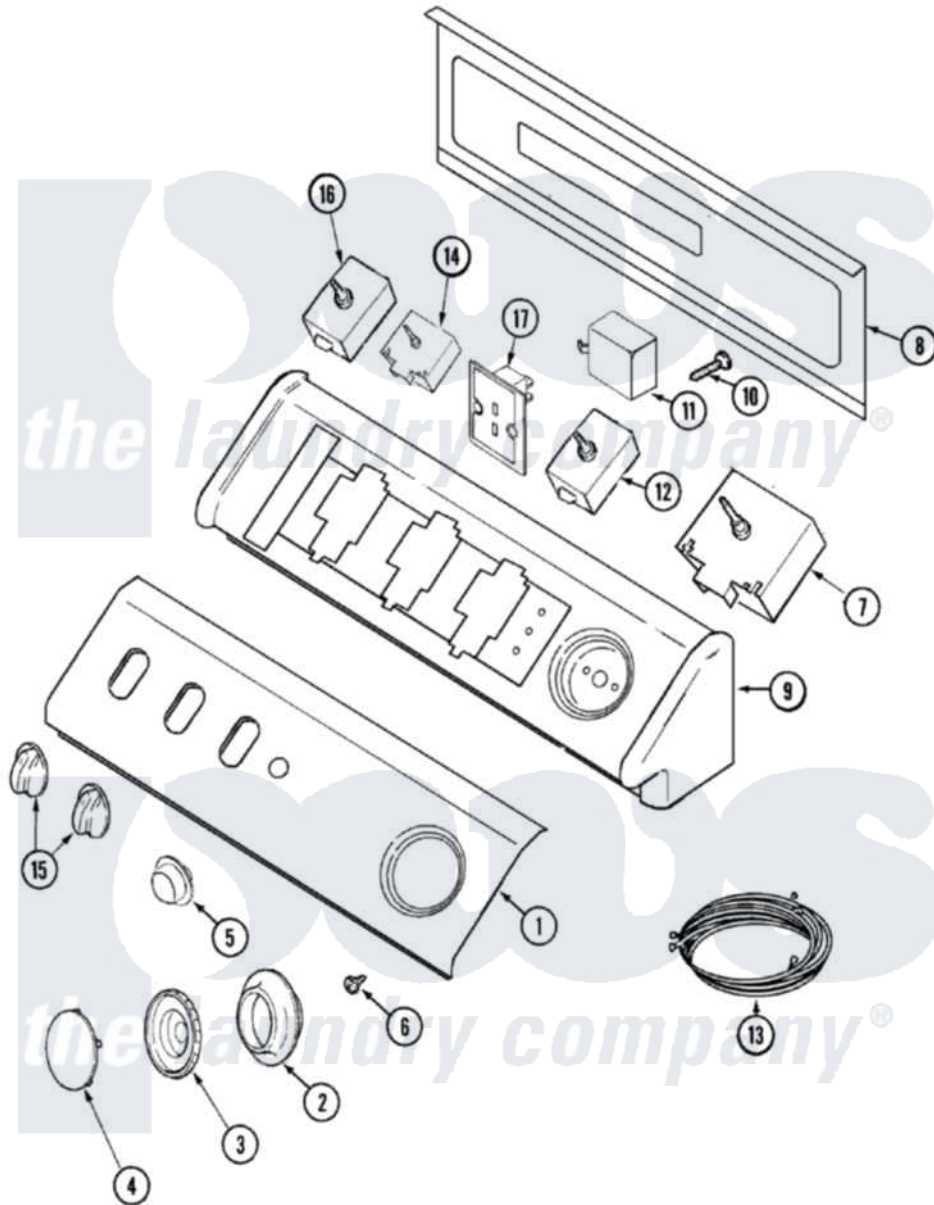

Maytag MDE9557AYQ 05 - CONTROL PANEL (MDE)

Maytag [Residential Maytag MDE9557AYQ Dryer Parts](#) Parts Diagram 05 - CONTROL PANEL (MDE)
 Click on the part number to view part

Item	Original Part Number	Replaced By	Status	Part Description
1	Y22002339	8534058		Screw
"	22002866	37001044		Graphic Control Pnl/Facia/Bsq
2	33002346			Skirt, Timer Dial
3	22001659			Timer Knob - Grey
4	33002347			Timer Knob Insert/Cap
5	33002435			Button, Push-To-Start
6	33001690	90767		Screw, 8A X 3/8 HeX Washer Head Tapping
7	33001634			Timer
8	216423	3370225		Screw
"	33001806		Not Available	BACK, CONSOLE PANEL
9	33002327	37001115		Console
10	216423	3370225		Screw
11	33001623			Buzzer, Non-Adjustable
12	33002356	33001618		Switch- PU
13	33002285			Wire Harness, Main
14	33002526			Switch, Four Pos. Rotary Elect

15	22002589		Knob, Selector
16	22001794		Switch, Rotary
17	33002400	Not Available	DRYNESS DISPLAY CONTROL (BSQ)
18	33002287	Not Available	MANUAL, USE & CARE
"	33002319	Not Available	MANUAL, USE & CARE (FRENCH)
"	16008878	16023086	Serv Man