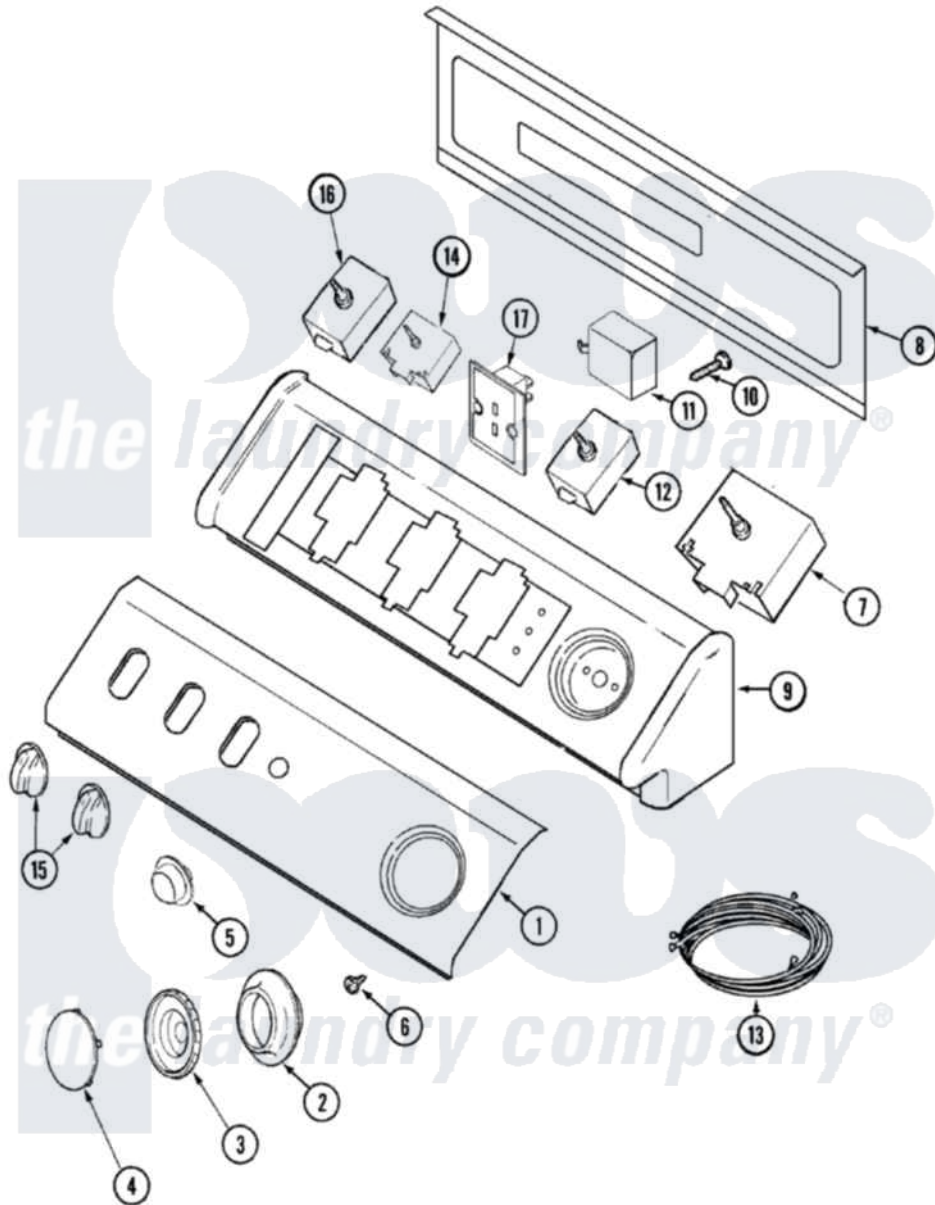

# Maytag MDE9557AYQ 06 - CONTROL PANEL (MDG)

Maytag [Residential Maytag MDE9557AYQ Dryer Parts](#) Parts Diagram 06 - CONTROL PANEL (MDG)  
 Click on the part number to view part

Item	Original Part Number	Replaced By	Status	Part Description
1	Y22002339	<a href="#">8534058</a>		Screw
3	<a href="#">22001659</a>			Timer Knob - Grey
6	33001690	<a href="#">90767</a>		Screw, 8A X 3/8 HeX Washer Head Tapping
7	<a href="#">33001634</a>			Timer
8	33001806		Not Available	BACK, CONSOLE PANEL
"	216423	<a href="#">3370225</a>		Screw
10	216423	<a href="#">3370225</a>		Screw
11	<a href="#">33001623</a>			Buzzer, Non-Adjustable
14	<a href="#">33002527</a>			Switch, Four Pos. Rotary Gas
16	<a href="#">22001794</a>			Switch, Rotary
18	33002319		Not Available	MANUAL, USE & CARE (FRENCH)
"	33002287		Not Available	MANUAL, USE & CARE
"	16008878	<a href="#">16023086</a>		Serv Man