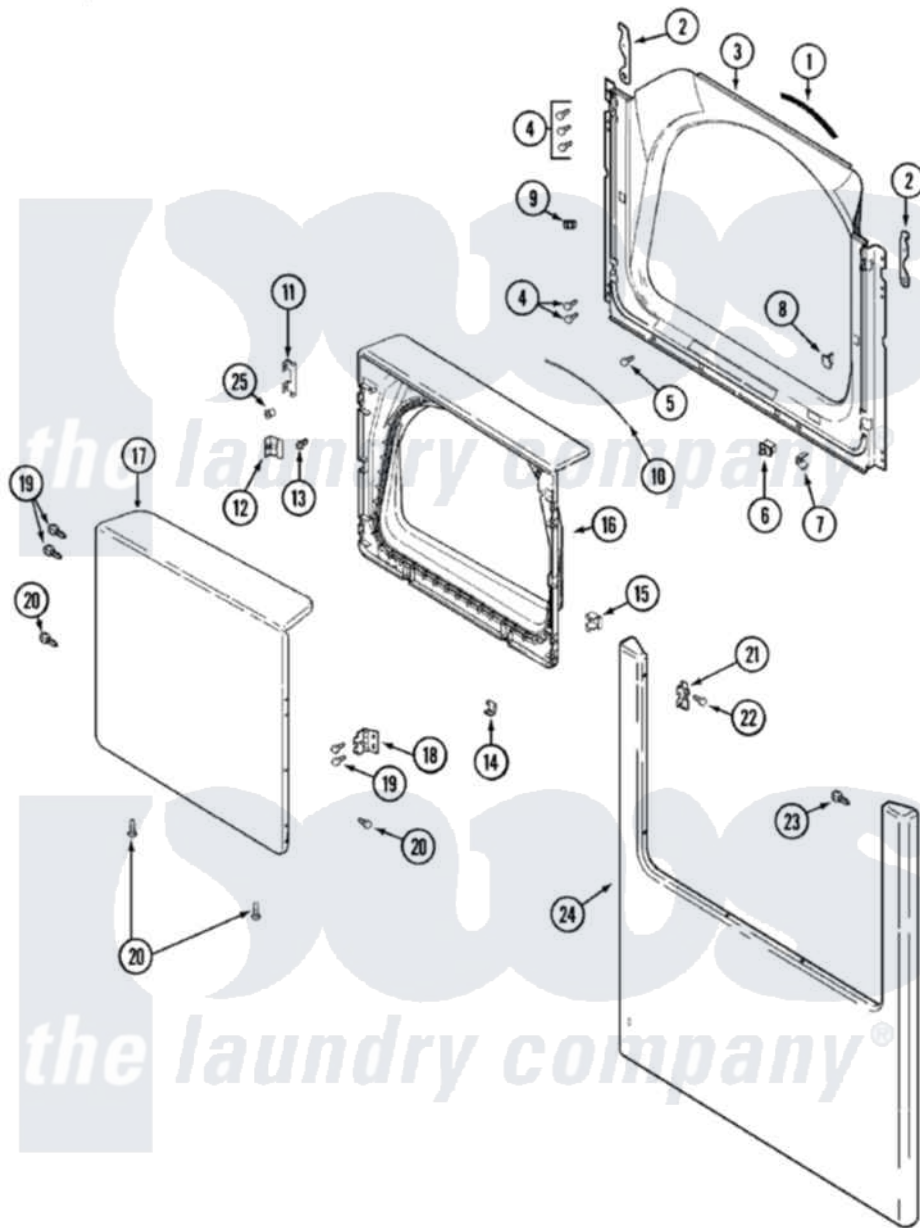

Maytag MDE9557AYQ 07 - DOOR (MDE)

Maytag Residential Maytag MDE9557AYQ Dryer Parts Parts Diagram 07 - DOOR (MDE)
 Click on the part number to view part

Item	Original Part Number	Replaced By	Status	Part Description
1	33001767			Seal, Shroud
2	22002247	33002597		Hook, Security
3	33002436		Not Available	SHROUD, (BSQ)
4	22001995			Screw Note: Screw, Tumbler Front And Shroud
5	33001768			Screw, Shroud Note: Screw, Shroud And Outlet Duct
6	33001508	W10169313		Switch-Dor
7	33001760			Bracket, Hinge
8	33001174	LA-1003		Door Catch Kit
9	Y304578	LA-1003		Door Catch Kit
"	33001791	306436		Door Latch Kit--W
10	33002094			Seal, Door
11	22002038			Clip, Door
12	33001793			Bracket, Strike
13	33001761			Strike, Door
14	22002039			Clip, Door

15	33001763		Plug, Inner Door
16	33002439	Not Available	DOOR, INNER (BSQ)
17	22001817		Sheet, Sound Damper
"	33002371		Door, Outer
18	33001759		Hinge, Door
19	22002062	98006631	Screw
20	33002351		Screw
21	33002349		Cover, Hinge Hole
"	33002349		Cover, Hinge Hole
22	33001787		Screw, Hinge Note: Screw, Hinge Hole Cover
23	22002012		Screw, Hinge Note: Screw, Hinge Bracket
24	22002674	33002368	Panel, Front
25	33001771		Bushing, Inner Door