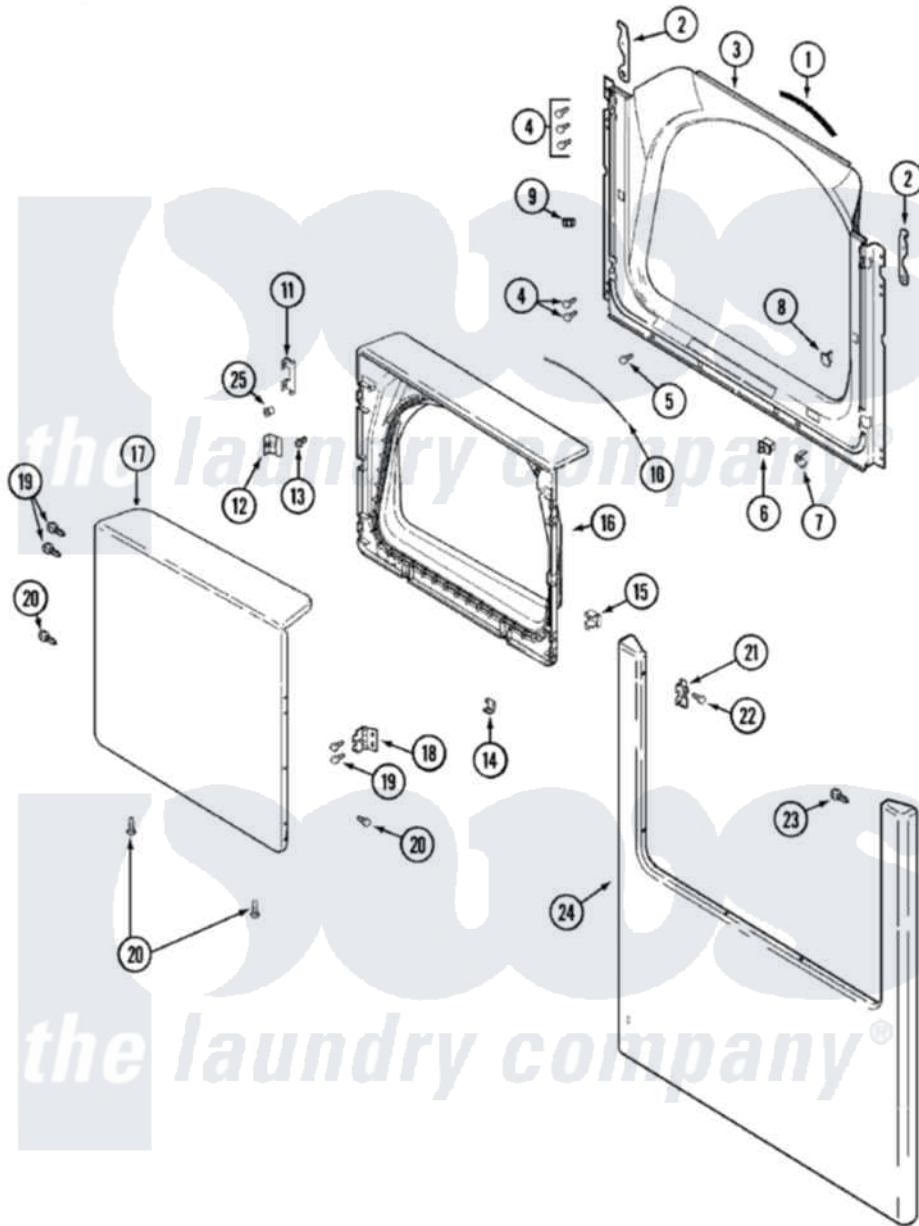

Maytag MDE9557AYQ 08 - DOOR (MDG)

Maytag Residential Maytag MDE9557AYQ Dryer Parts Parts Diagram 08 - DOOR (MDG)
 Click on the part number to view part

Item	Original Part Number	Replaced By	Status	Part Description
2	22002247	33002597		Hook, Security
4	22001995			Screw Note: Screw, Tumbler Front And Shroud
5	33001768			Screw, Shroud Note: Screw, Shroud And Outlet Duct
6	33001508	W10169313		Switch-Dor
7	33001760			Bracket, Hinge
8	33001174	LA-1003		Door Catch Kit
9	Y304578	LA-1003		Door Catch Kit
"	33001791	306436		Door Latch Kit--W
10	33002094			Seal, Door
11	22002038			Clip, Door
12	33001793			Bracket, Strike
13	33001761			Strike, Door
14	22002039			Clip, Door
15	33001763			Plug, Inner Door
17	22001817			Sheet, Sound Damper

18	33001759		Hinge, Door
19	22002062	98006631	Screw
22	33001787		Screw, Hinge Note: Screw, Hinge Hole Cover
23	22002012		Screw, Hinge Note: Screw, Hinge Bracket
25	33001771		Bushing, Inner Door