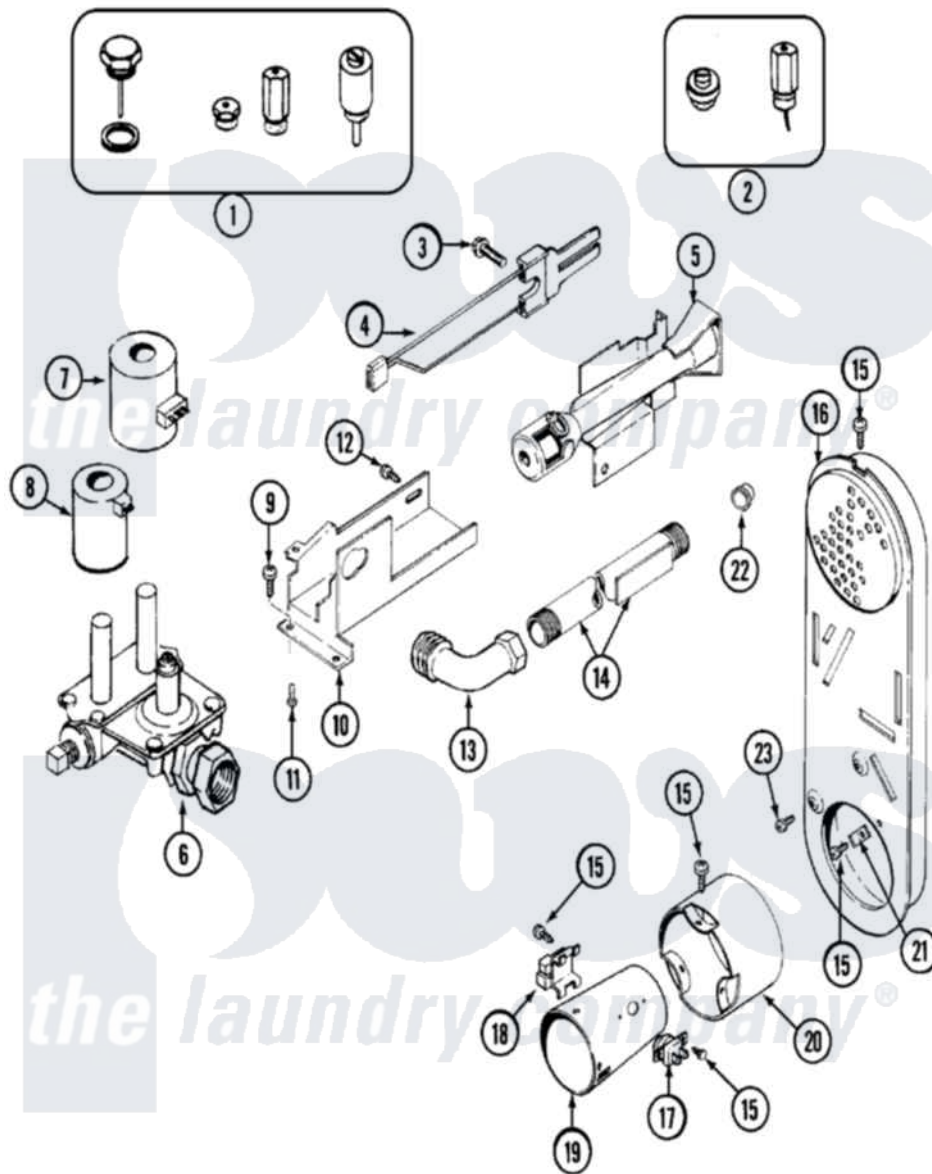

Maytag MDE9557AYQ 09 - GAS VALVE

Maytag [Residential Maytag MDE9557AYQ Dryer Parts](#) Parts Diagram 09 - GAS VALVE
 Click on the part number to view part

Item	Original Part Number	Replaced By	Status	Part Description
2	306204	33002924		Gas Conv K
3	304971			Screw Note: Screw, Igniter
4	304970	4391996		Ignitor
5	33001247	33002793		Burner Assembly
6	306176			Valve, Gas
7	306106			Coil, Holding And Booster--W
8	306105	694540		Coil, 60 Hz
9	Y313561			Screw---NA
10	33001834		Not Available	BRACKET, GAS VALVE---NA
11	314568	Y313559		Screw
"	314082	90767		Screw, 8A X 3/8 HeX Washer Head Tapping
12	Y310632	1163839		Screw
13	33001842	3406051		Elbow Union Assembly
14	33001735			Pipe And Bracket Assembly Series 18 Not Needed Use Vavle

15	211294	90767	Screw, 8A X 3/8 HeX Washer Head Tapping
16	33001810	Not Available	DUCT ASSY., INLET (GAS) NOTE: INLET DUCT ASSEMBLY
17	303395		Thermostat, Hi-Limit
18	Y303377	338906	Radiant, Sensor
19	33001835		Cone Assembly, Combustion
"	22001996	3370225	Screw
20	Y303841		Cone, Extension
21	22001996	3370225	Screw
"	Y312890		Retainer, Heater Chamber
22	33001693		Cap, Gas Pipe
23	211294	90767	Screw, 8A X 3/8 HeX Washer Head Tapping