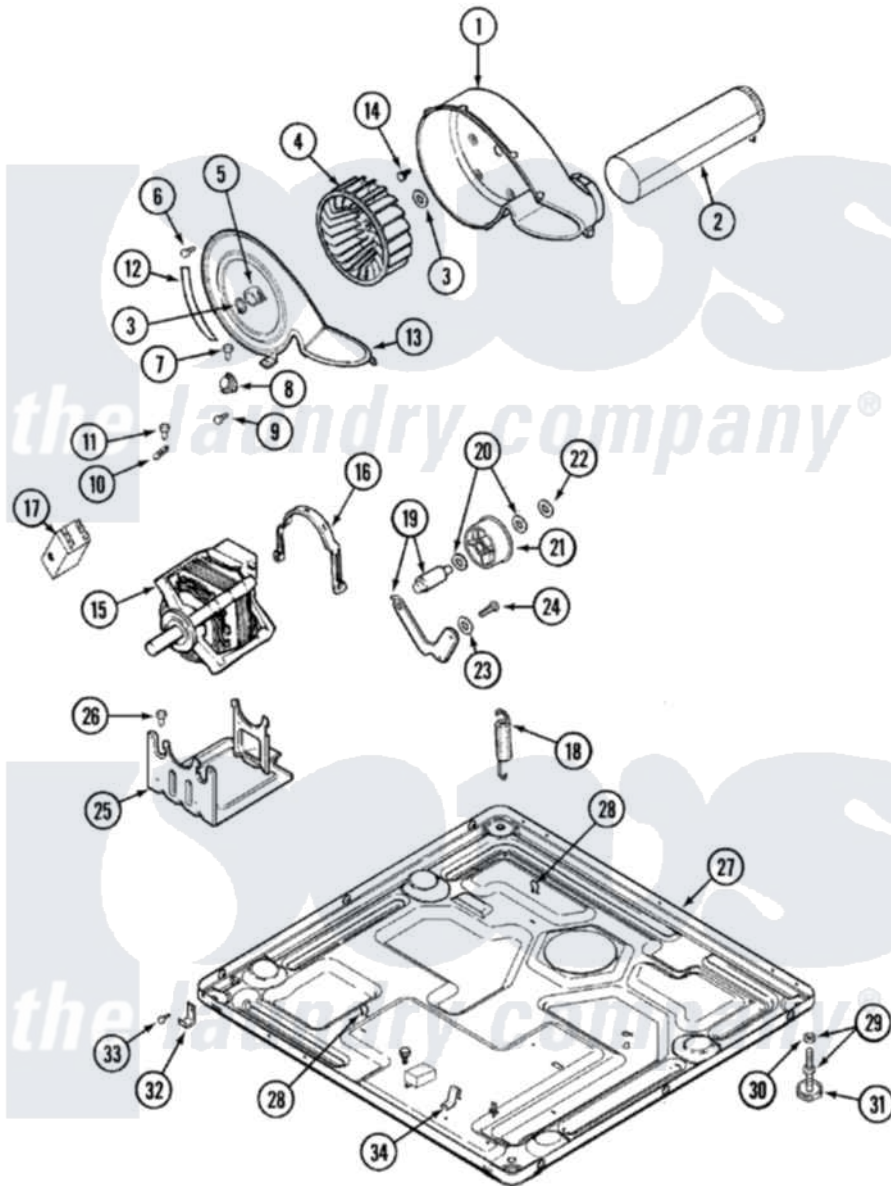

Maytag MDE9557AYQ 11 - MOTOR DRIVE (MDE)

Maytag [Residential Maytag MDE9557AYQ Dryer Parts](#) Parts Diagram 11 - MOTOR DRIVE (MDE)
 Click on the part number to view part

Item	Original Part Number	Replaced By	Status	Part Description
1	33001789			Housing, Blower
2	33001800			Duct Assembly, Exhaust
"	22001995			Screw Note: Screw, Tumbler Front And Shroud
3	410233	9703438		Ring-Retrn
4	33001790			Wheel, Blower
5	312967			Clamp, Blower Housing
6	33001855	33002917		Screw, No.10-16
7	Y313561			Screw---NA
8	306911			Thermostat, Multi-Temp
9	22001996	3370225		Screw
10	33001762			Fuse, Thermal
11	314848	W10116760		Screw
12	22002244			Clip, Grounding
13	33001873			Cover, Blower Housing---NA
14	314818	1163839		Screw
15	33002237	33002478		Motor

"	33002462	33002478	Motor
"	33002478		Motor
16	Y015825		Clip, Motor To Motor Support
17	33001854	33002478	Motor
18	33001754	33002459	Assembly, Spring And Plug
"	33002460	33002459	Assembly, Spring And Plug
"	33002461		Plug For Spring
"	33002157		Grommet
19	33001840	6-3705180	Idler Arm
20	Y312527		Washer, Idler Shaft
21	33001783	6-3700340	Bearing- I
22	312958	354987	Ring, Retaining
23	315772		Sleeve, Idler Arm
24	Y014874		Screw, Idler Arm And Sleeve
25	Y313561		Screw----NA
"	33002466	33002817	Motor Support, Offset
"	33001752	33002817	Motor Support, Offset
26	Y313561		Screw----NA
27	33001845	Not Available	BASE
"	33002465	Not Available	BASE, (LWR)----NA
28	410490		Spring, Retainer Wire Harness
29	Y305086		Adjustable Leg And Nut
30	Y052740	62739	Nut, Lock
31	Y314137		Foot, Rubber
32	22002239		Clip, Front Panel
33	Y310632	1163839	Screw