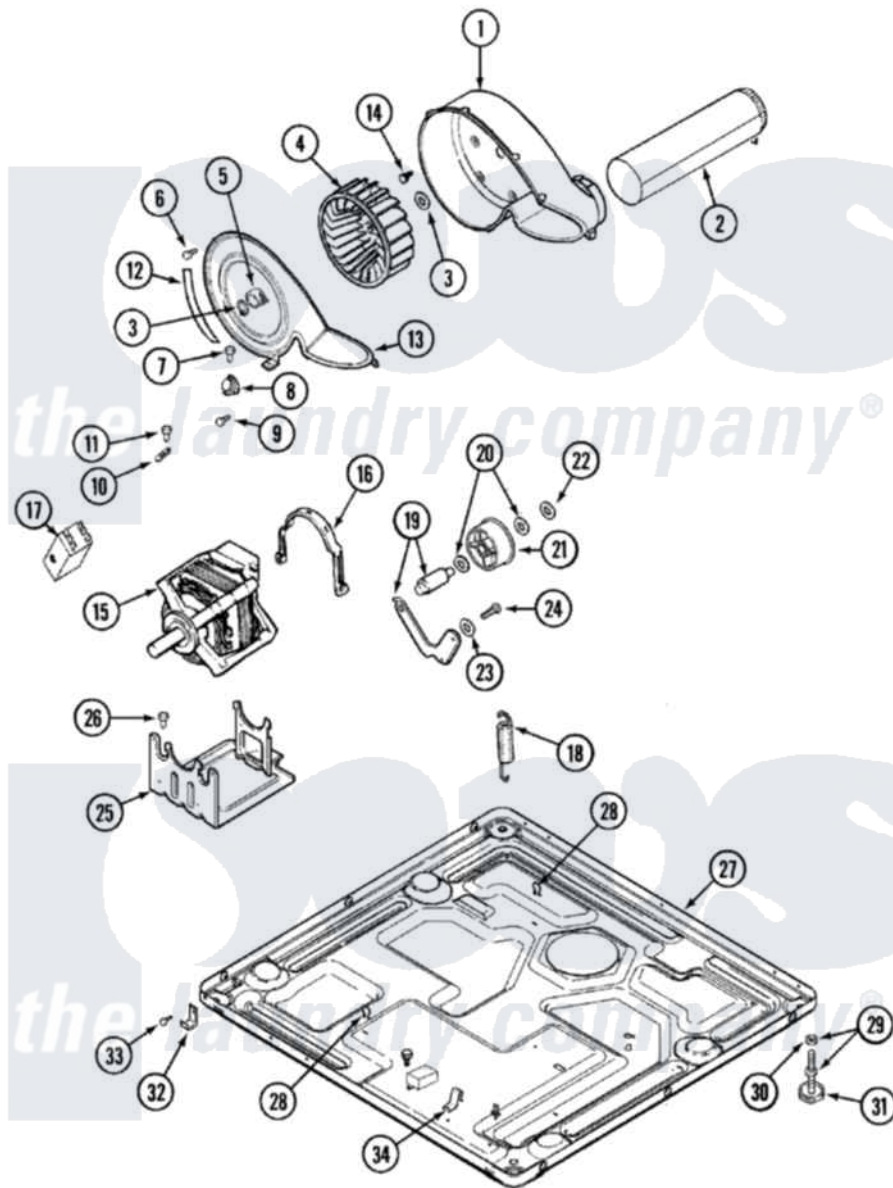

Maytag MDE9557AYQ 12 - MOTOR DRIVE (MDG)

Maytag [Residential Maytag MDE9557AYQ Dryer Parts](#) Parts Diagram 12 - MOTOR DRIVE (MDG)
 Click on the part number to view part

| Item | Original Part Number | Replaced By | Status | Part Description |
|------|--------------------------|---------------------------|--------|---|
| 2 | 33001800 | | | Duct Assembly, Exhaust |
| " | 22001995 | | | Screw Note: Screw, Tumbler Front And Shroud |
| 3 | 410233 | 9703438 | | Ring-Retrn |
| 4 | 33001790 | | | Wheel, Blower |
| 5 | 312967 | | | Clamp, Blower Housing |
| 6 | 33001855 | 33002917 | | Screw, No.10-16 |
| 7 | Y313561 | | | Screw---NA |
| 8 | 306910 | | | Thermostat, Multi Temp Note: Thermostat |
| 9 | 22001996 | 3370225 | | Screw |
| 10 | 33001762 | | | Fuse, Thermal |
| 11 | 314848 | W10116760 | | Screw |
| 12 | 22002244 | | | Clip, Grounding |
| 13 | 33001873 | | | Cover, Blower Housing---NA |
| 14 | 314818 | 1163839 | | Screw |
| 15 | 33002478 | | | Motor |