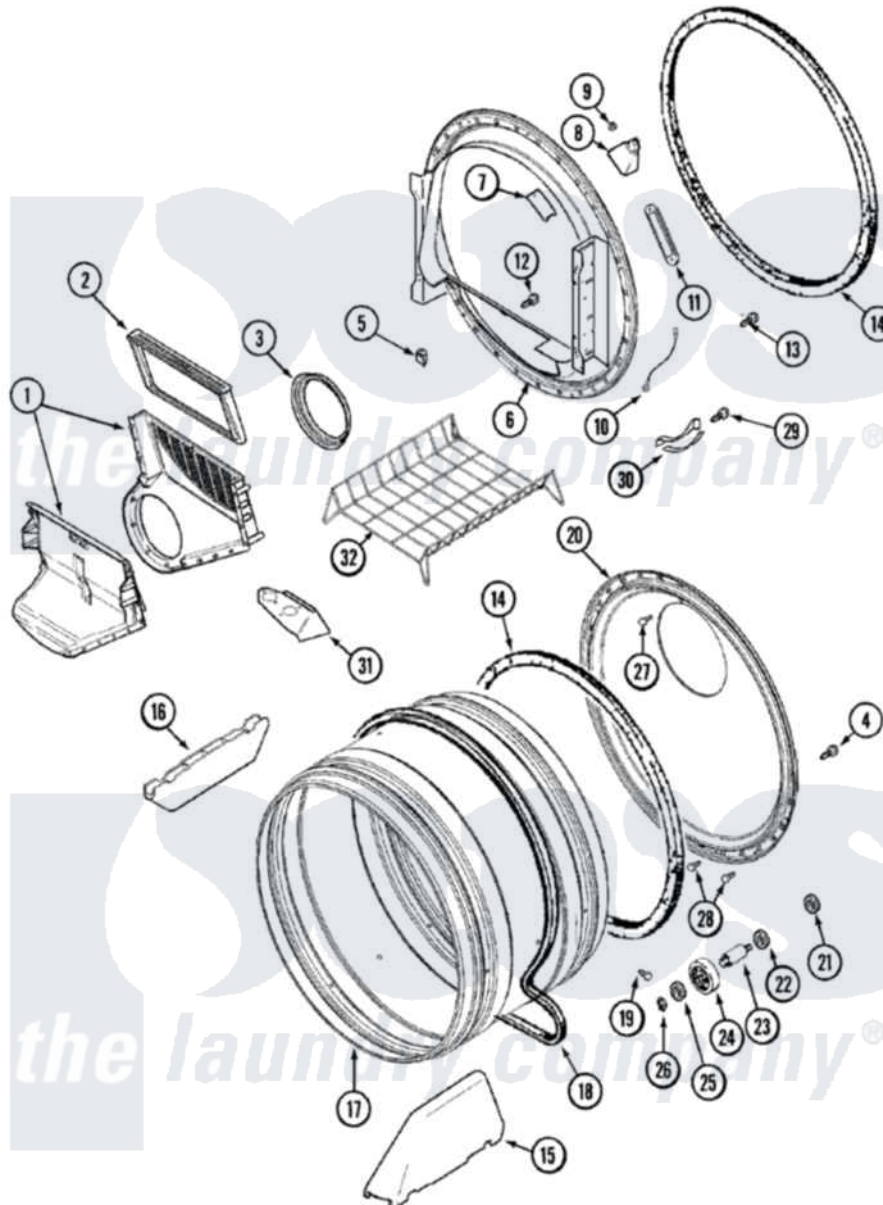

Maytag MDE9557AYQ 14 - TUMBLER (MDG)

Maytag Residential Maytag MDE9557AYQ Dryer Parts Parts Diagram 14 - TUMBLER (MDG)
 Click on the part number to view part

Item	Original Part Number	Replaced By	Status	Part Description
2	33001808			Filter, Lint
3	33001758	33002560		Seal, Blower
4	33002190			SCrew, C BraCe, BraCket, Cabinet
5	Y310376			Clip, Door Switch Harness
6	33001868			Front, Tumbler Front W/Sensor Note: Front, Tumbler
7	33001871			Screw Note: Screw, Drum Light
"	33001869			Lens, Drum Light
8	33001870		Not Available	HOLDER, LAMP (W/HOUSING) NOTE: LAMP (W/HOUSING & HOLDER)
"	22002263			Lamp
9	214872			Palnut, End Cap Note: Nut, Lamp Holder
10	211294	90767		Screw, 8A X 3/8 HeX Washer Head Tapping
"	Y303711			Sensor Ground Wire

11	22001078	3177991	Screw
"	33001809		Sensor Bar Assembly
12	312311	312311MAY	Screw
13	33001855	33002917	Screw, No.10-16
14	33001807		Seal, Tumbler
15	33001756	33002032	Baffle
16	33001755		Baffle
17	33001889		Tumbler
18	33001777	33002535	V-Belt
19	33001788	33002973	Screw, No.9-15 X 1.00 Hx WS
20	33001801		Back, Tumbler
21	33001443		Nut, Hex
22	Y313347	312535	Washer, Vault Mounting Brk.
23	Y312948	6-3129480	Shaft- Tumbler
24	Y303373	12001541	Drum Roller/Washer Assembly--W
25	312535		Washer, Vault Mounting Brk.
26	410233	9703438	Ring-Retrn
27	210932		Screw, No.8 X 9/16 Ctsk Note: Screw, Inlet Duct
28	22001996	3370225	Screw
29	210720		Rivet, Bearing To Tumbler Fmt
30	306508		Tumbler Bearing Kit ---W
31	33001917	33001917A	Rack- Dryi