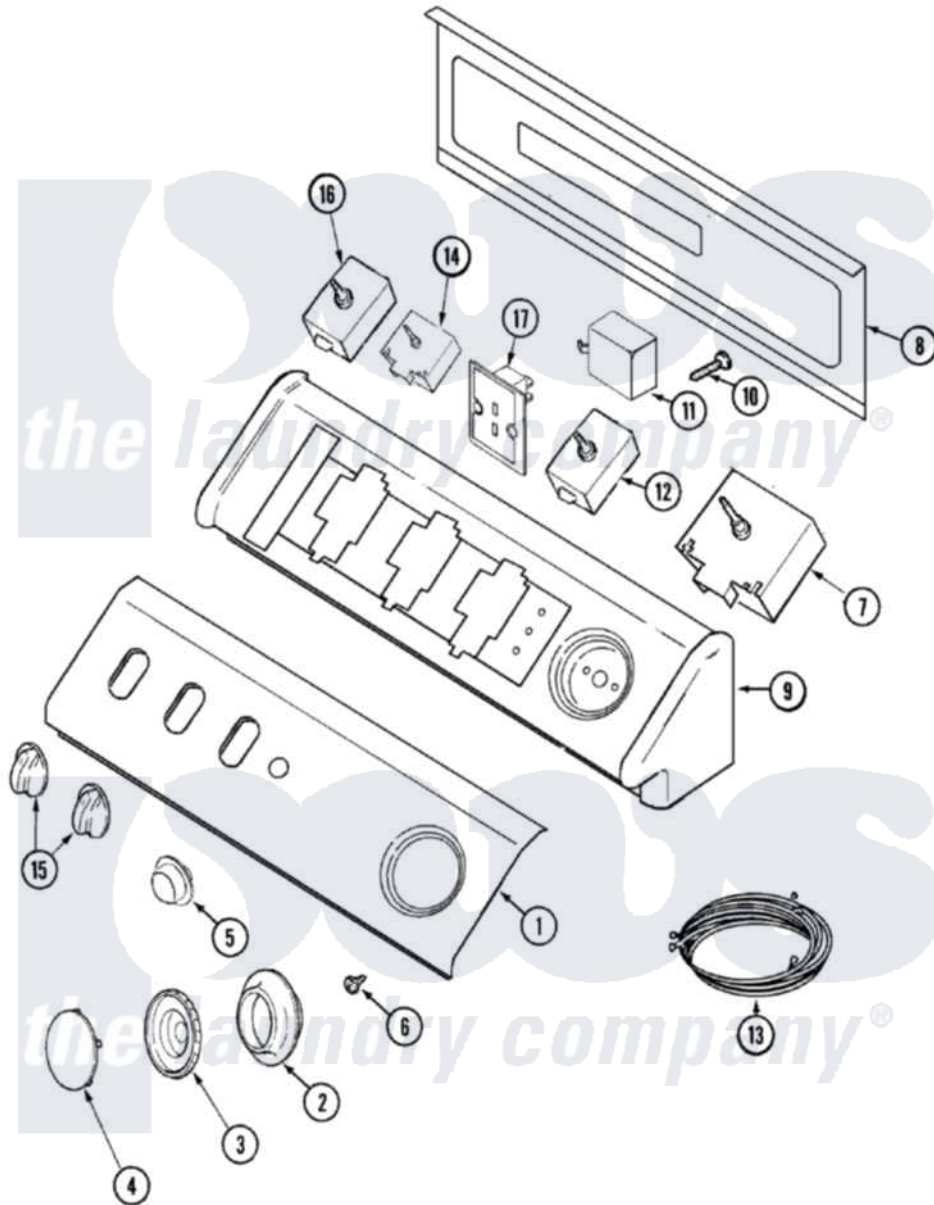

# Maytag MDE9557AYW 06 - CONTROL PANEL (MDG)

Maytag [Residential Maytag MDE9557AYW Dryer Parts](#) Parts Diagram 06 - CONTROL PANEL (MDG)  
 Click on the part number to view part

Item	Original Part Number	Replaced By	Status	Part Description
1	22002866	<a href="#">37001044</a>		Graphic Control Pnl/Facia/Bsq
"	Y22002339	<a href="#">8534058</a>		Screw
3	<a href="#">22001659</a>			Timer Knob - Grey
6	33001690	<a href="#">90767</a>		Screw, 8A X 3/8 HeX Washer Head Tapping
7	<a href="#">33001634</a>			Timer
8	33001806		Not Available	BACK, CONSOLE PANEL
"	216423	<a href="#">3370225</a>		Screw
10	216423	<a href="#">3370225</a>		Screw
11	<a href="#">33001623</a>			Buzzer, Non-Adjustable
14	<a href="#">33002527</a>			Switch, Four Pos. Rotary Gas
16	<a href="#">22001794</a>			Switch, Rotary
18	33002319		Not Available	MANUAL, USE & CARE (FRENCH)
"	33002287		Not Available	MANUAL, USE & CARE
"	16008878	<a href="#">16023086</a>		Serv Man