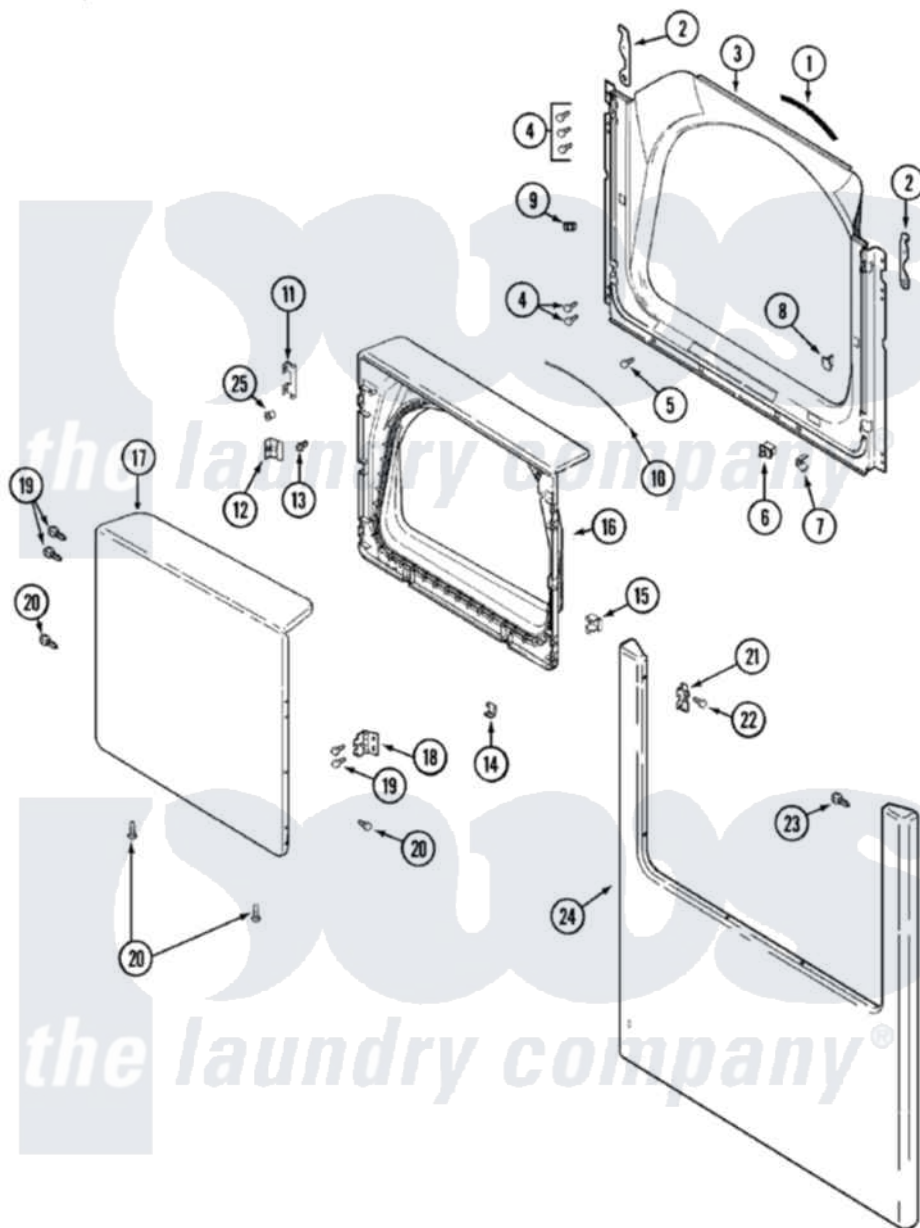

Maytag MDE9557AYW 08 - DOOR (MDG)

Maytag Residential Maytag MDE9557AYW Dryer Parts Parts Diagram 08 - DOOR (MDG)
 Click on the part number to view part

Item	Original Part Number	Replaced By	Status	Part Description
2	22002247	33002597		Hook, Security
4	22001995			Screw Note: Screw, Tumbler Front And Shroud
5	33001768			Screw, Shroud Note: Screw, Shroud And Outlet Duct
6	33001508	W10169313		Switch-Dor
7	33001760			Bracket, Hinge
8	33001174	LA-1003		Door Catch Kit
9	Y304578	LA-1003		Door Catch Kit
"	33001791	306436		Door Latch Kit--W
10	33002094			Seal, Door
11	22002038			Clip, Door
12	33001793			Bracket, Strike
13	33001761			Strike, Door
14	22002039			Clip, Door
15	33001763			Plug, Inner Door
17	22001817			Sheet, Sound Damper

18	33001759		Hinge, Door
19	22002062	98006631	Screw
22	33001787		Screw, Hinge Note: Screw, Hinge Hole Cover
23	22002012		Screw, Hinge Note: Screw, Hinge Bracket
25	33001771		Bushing, Inner Door