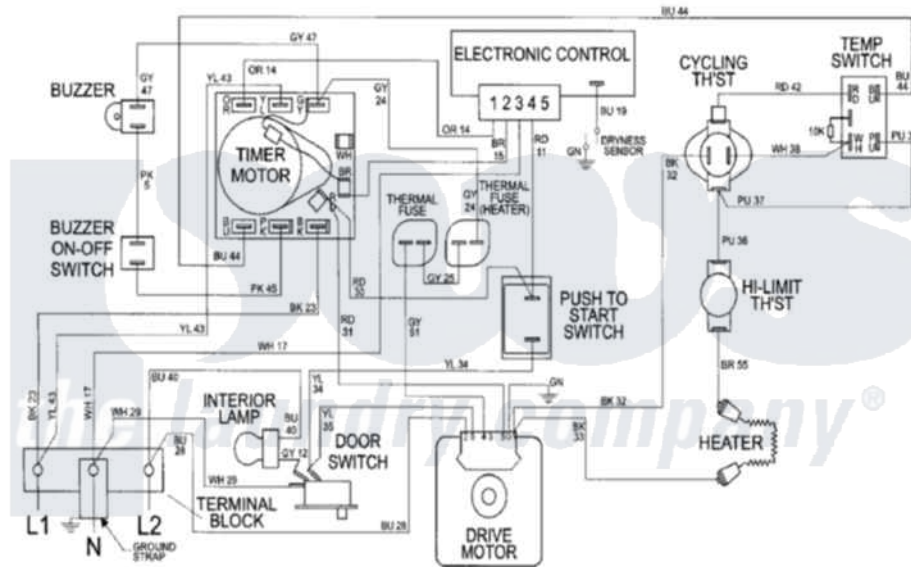

Maytag MDE9557AYW 15 - WIRING INFORMATION

[Maytag Residential Maytag MDE9557AYW Dryer Parts](#) Parts Diagram 15 - WIRING INFORMATION
 Click on the part number to view part

Item	Original Part Number	Replaced By	Status	Part Description
NI	15002679		Not Available	WIRING INFORMATION