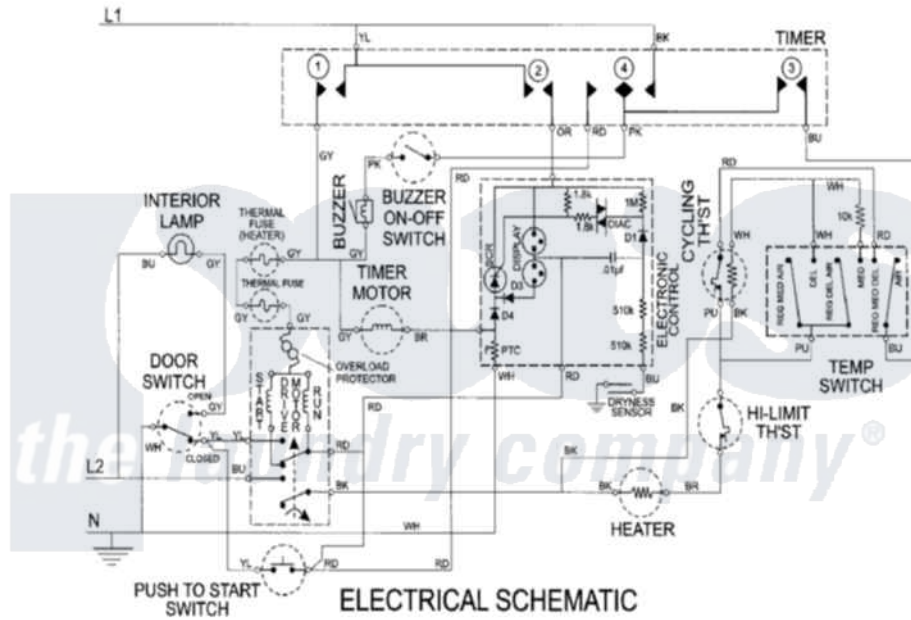

Maytag MDE9557AYW 15 - WIRING INFORMATION

[Maytag Residential Maytag MDE9557AYW Dryer Parts](#) Parts Diagram 15 - WIRING INFORMATION
 Click on the part number to view part

Item	Original Part Number	Replaced By	Status	Part Description
NI	15002679		Not Available	WIRING INFORMATION