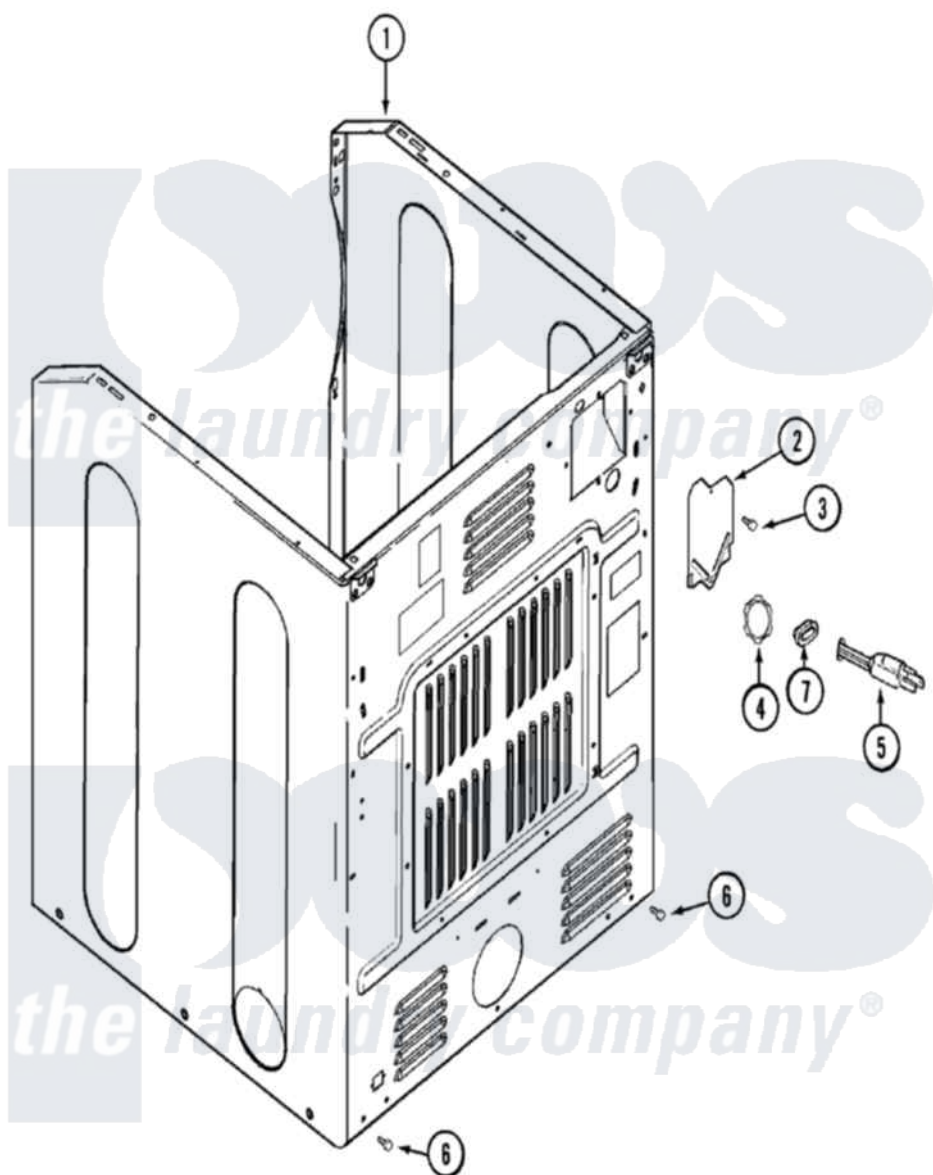

Maytag MDE9557AZA 04 - CABINET-REAR (MDG)

Maytag [Residential Maytag MDE9557AZA Dryer Parts](#) Parts Diagram 04 - CABINET-REAR (MDG)
 Click on the part number to view part

Item	Original Part Number	Replaced By	Status	Part Description
2	33001795			Cover, Terminal Block
3	22001995			Screw Note: Screw, Tumbler Front And Shroud
4	33002053	211881		Grommet, Cord Part Not Used- Gas Models Only
5	33001246		Not Available	CORD, POWER
6	22001995			Screw Note: Screw, Tumbler Front And Shroud