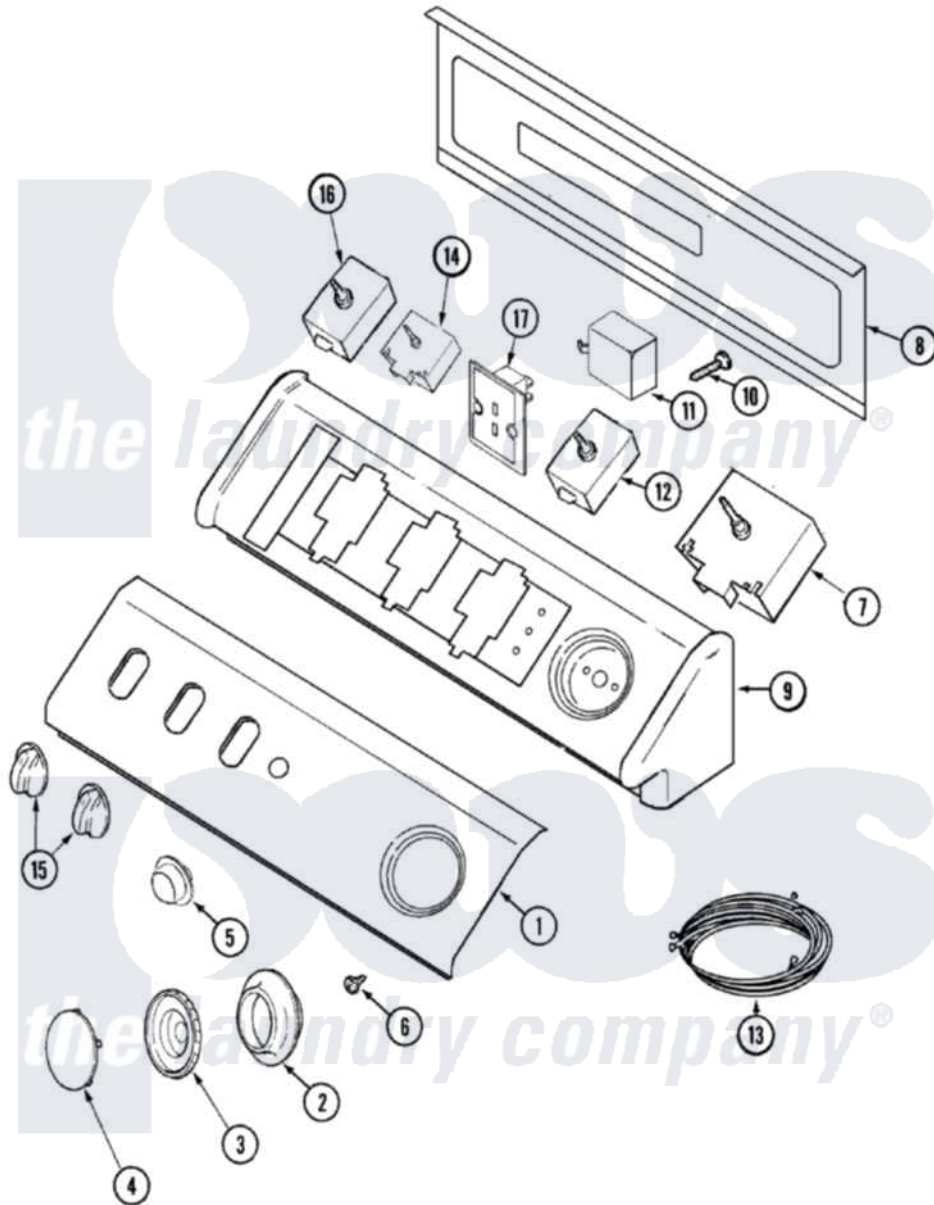

Maytag MDE9557AZW 06 - CONTROL PANEL (MDG)

Maytag [Residential Maytag MDE9557AZW Dryer Parts](#) Parts Diagram 06 - CONTROL PANEL (MDG)
 Click on the part number to view part

Item	Original Part Number	Replaced By	Status	Part Description
1	22002866	37001044		Graphic Control Pnl/Facia/Bsq
"	Y22002339	8534058		Screw
3	22001659			Timer Knob - Grey
6	33001690	90767		Screw, 8A X 3/8 HeX Washer Head Tapping
7	33001634			Timer
8	33001806		Not Available	BACK, CONSOLE PANEL
"	216423	3370225		Screw
10	216423	3370225		Screw
11	33001623			Buzzer, Non-Adjustable
14	33002527			Switch, Four Pos. Rotary Gas
16	22001794			Switch, Rotary
18	33002319		Not Available	MANUAL, USE & CARE (FRENCH)
"	33002287		Not Available	MANUAL, USE & CARE
"	16008878	16023086		Serv Man