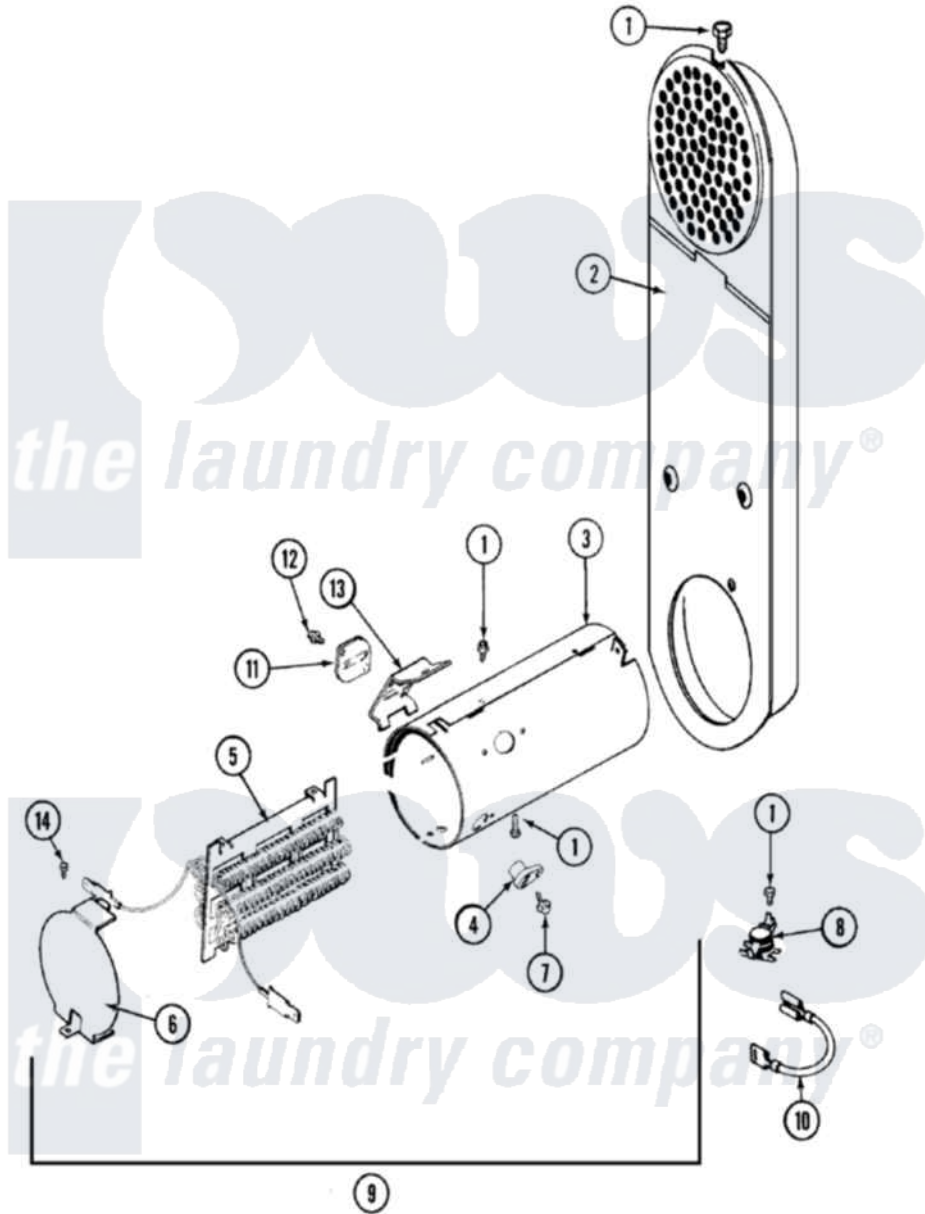

Maytag MDE9557AZW 10 - HEATER

Maytag [Residential Maytag MDE9557AZW Dryer Parts](#) Parts Diagram 10 - HEATER
 Click on the part number to view part

Item	Original Part Number	Replaced By	Status	Part Description
1	211294	90767		Screw, 8A X 3/8 HeX Washer Head Tapping
2	33001803	33003038		Assembly, Inlet Duct-Elec
3	314995			Enclosure, Heater
4	314998			Insulator, Terminal
5	307184	Y308612		Heater Sub-Assembly
6	314999			Shield, Radiant
7	314554		Not Available	SCREW
8	303396			Thermostat, Hi-Limit
9	307178			Heater Assembly
10	Y307173			Wire, Jumper
11	307473			Fuse, Thermal
12	33001860	W10116760		Screw
13	315346			Bracket, Thermal Fuse
14	Y308590	W10116795		Heater
"	22001996	3370225		Screw