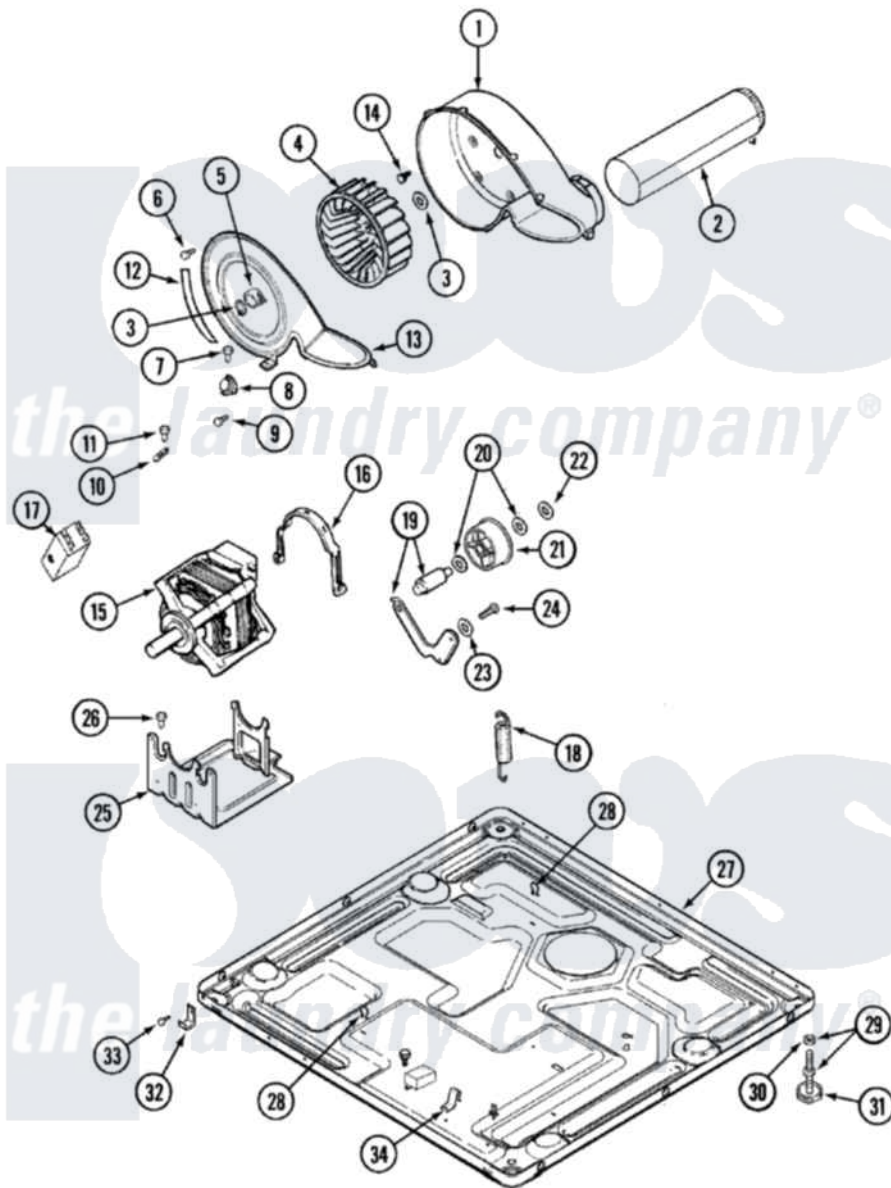

Maytag MDE9557AZW 11 - MOTOR DRIVE (MDE)

Maytag [Residential Maytag MDE9557AZW Dryer Parts](#) Parts Diagram 11 - MOTOR DRIVE (MDE)
 Click on the part number to view part

Item	Original Part Number	Replaced By	Status	Part Description
1	33001789			Housing, Blower
2	22001995			Screw Note: Screw, Tumbler Front And Shroud
"	33001800			Duct Assembly, Exhaust
3	410233	9703438		Ring-Retrn
4	33001790			Wheel, Blower
5	312967			Clamp, Blower Housing
6	33001855	33002917		Screw, No.10-16
7	Y313561			Screw---NA
8	306911			Thermostat, Multi-Temp
9	22001996	3370225		Screw
10	33001762			Fuse, Thermal
11	314848	W10116760		Screw
12	22002244			Clip, Grounding
13	33001873			Cover, Blower Housing---NA
14	314818	1163839		Screw
15	33002237	33002478		Motor

"	33001853	33002478	Motor
"	33002462	33002478	Motor
"	33002478		Motor
16	Y015825		Clip, Motor To Motor Support
17	33001854	33002478	Motor
18	33002157		Grommet
"	33002461		Plug For Spring
"	33002460	33002459	Assembly, Spring And Plug
"	33001754	33002459	Assembly, Spring And Plug
19	33001840	6-3705180	Idler Arm
20	Y312527		Washer, Idler Shaft
21	33001783	6-3700340	BearIng- I
22	312958	354987	Ring, Retaining
23	315772		Sleeve, Idler Arm
24	Y014874		Screw, Idler Arm And Sleeve
25	Y313561		Screw----NA
"	33001752	33002817	Motor Support, Offset
"	33002466	33002817	Motor Support, Offset
26	Y313561		Screw----NA
27	33001845	Not Available	BASE
"	33002465	Not Available	BASE, (LWR)----NA
28	410490		Spring, Retainer Wire Harness
29	Y305086		Adjustable Leg And Nut
30	Y052740	62739	Nut, Lock
31	Y314137		Foot, Rubber
32	22002239		Clip, Front Panel
33	Y310632	1163839	Screw