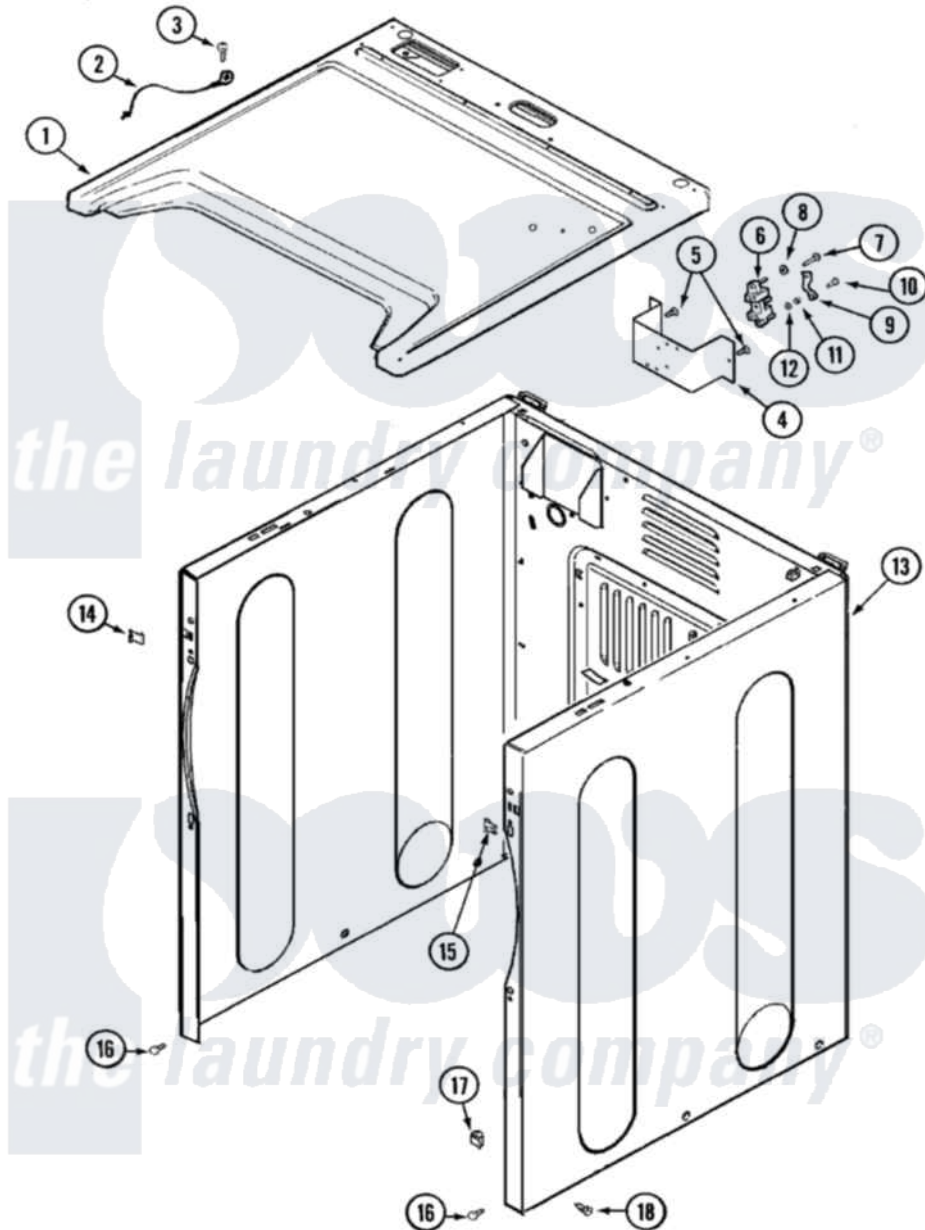

Maytag MDE9606AUW 01 - CABINET

Maytag [Residential Maytag MDE9606AUW Dryer Parts](#) Parts Diagram 01 - CABINET
 Click on the part number to view part

Item	Original Part Number	Replaced By	Status	Part Description
1	33001896			Cover, Top
2	33001859		Not Available	WIRE, GROUND
3	210186	3370225		Screw
4	33001826		Not Available	BRACKET, TERMINAL BLOCK---NA
5	22001995			Screw Note: Screw, Tumbler Front And Shroud
6	33001244			Block, Terminal
7	Y312209	W10001200		Screw
8	Y311270			Washer, Terminal Block
9	Y312184			Strap, Grounding
10	33001245			Screw---NA
11	311484	112432		Nut
12	311093			Washer, Terminal Connection
13	33001897			Cabinet
14	22002049			Clip Note: Clip, Front Panel
15	213280	204439		Screw And Fstner Assembly

16 [22001995](#)

Screw Note: Screw, Tumbler
Front And Shroud

17 [Y310376](#)

Clip, Door Switch Harness

18 [213007](#)

Xfor Cabinet See Cabinet,
Back