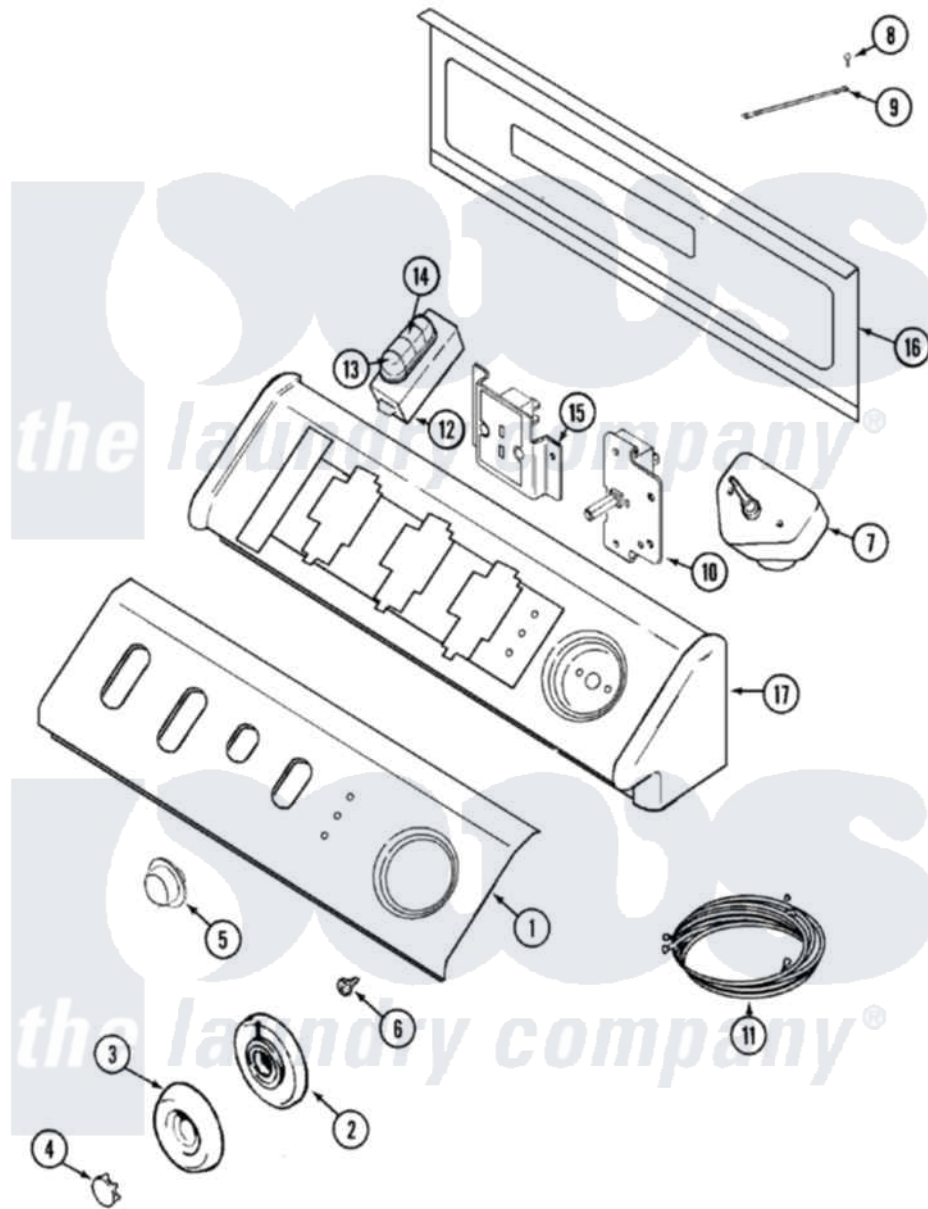

# Maytag MDE9606AUW 03 - CONTROL PANEL

Maytag [Residential Maytag MDE9606AUW Dryer Parts](#) Parts Diagram 03 - CONTROL PANEL  
 Click on the part number to view part

Item	Original Part Number	Replaced By	Status	Part Description
1	33001930	<a href="#">33002564</a>		Panel, Control
"	Y22002339	<a href="#">8534058</a>		Screw
2	<a href="#">33001621</a>			Skirt, Timer Dial
3	<a href="#">22001659</a>			Timer Knob - Grey
4	<a href="#">22001664</a>			Timer Knob Insert/Cap
5	33001619	<a href="#">37001071</a>		Button, Push-To-Start
6	33001690	<a href="#">90767</a>		Screw, 8A X 3/8 HeX Washer Head Tapping
7	<a href="#">33001932</a>			Timer
8	216423	<a href="#">3370225</a>		Screw
9	33001859		Not Available	WIRE, GROUND
10	33001861	<a href="#">33001618</a>		Switch- PU
11	<a href="#">33001933</a>			Wire Harness, Main
12	<a href="#">33001652</a>			Switch, Temp 4 Pos
13	<a href="#">22001788</a>			Button, Switch
14	<a href="#">22001789</a>			Button, Switch
				Drum Display Control Note:

15	33001661	<a href="#">33002389</a>	Dryness Display Control Note. Display, Dryness
16	33001806	Not Available	BACK, CONSOLE PANEL
17	22002285	Not Available	CONSOLE (WHT)
18	33001934	Not Available	MANUAL, USE & CARE