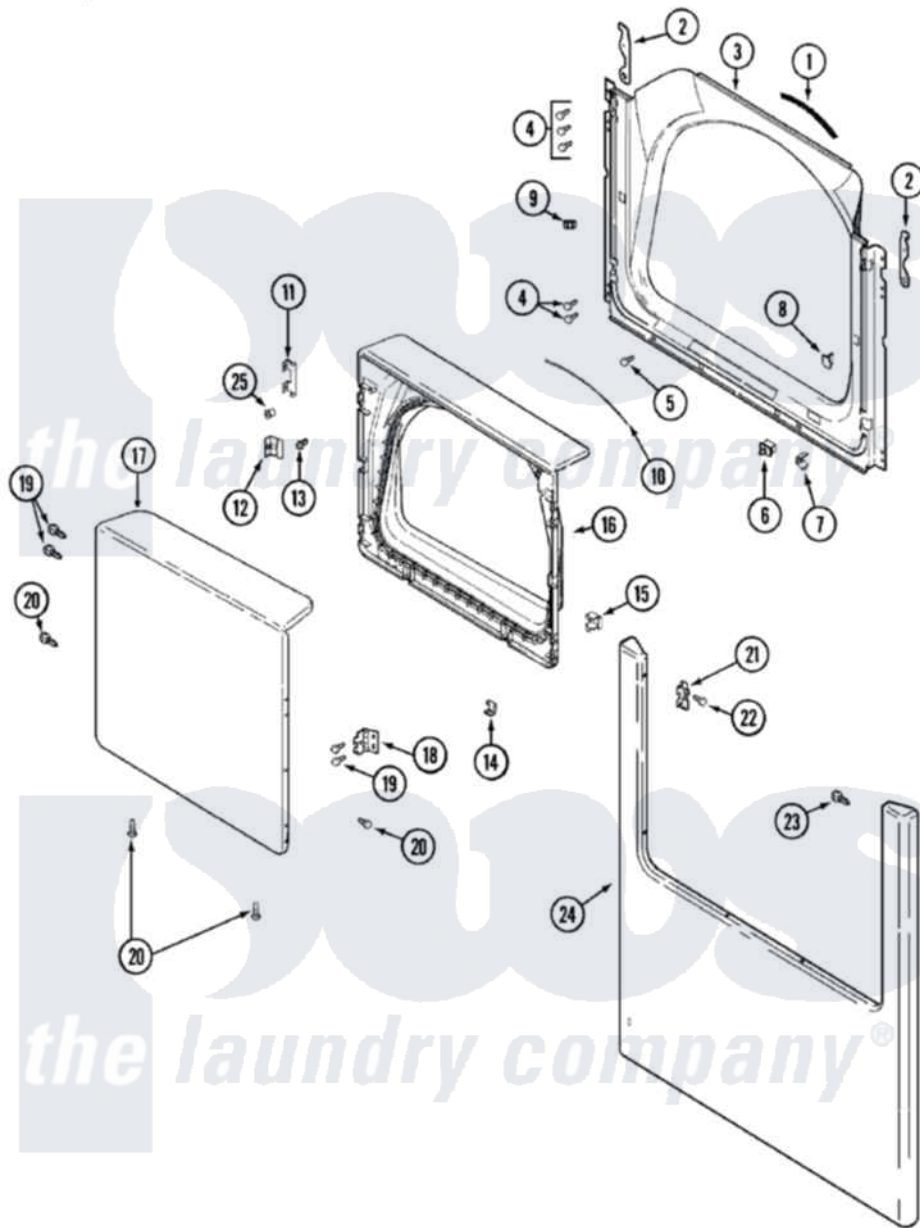

Maytag MDE9606AUW 04 - DOOR

Maytag [Residential Maytag MDE9606AUW Dryer Parts](#) Parts Diagram 04 - DOOR
 Click on the part number to view part

Item	Original Part Number	Replaced By	Status	Part Description
1	33001767			Seal, Shroud
2	22002247	33002597		Hook, Security
3	33001900			Shroud
4	22001995			Screw Note: Screw, Tumbler Front And Shroud
5	33001768			Screw, Shroud Note: Screw, Shroud And Outlet Duct
6	33001508	W10169313		Switch-Dor
7	33001760			Bracket, Hinge
8	33001174	LA-1003		Door Catch Kit
9	33001791	306436		Door Latch Kit--W
"	Y304578	LA-1003		Door Catch Kit
10	33002094			Seal, Door
11	22002038			Clip, Door
12	33001793			Bracket, Strike
13	33001761			Strike, Door
14	22002039			Clip, Door

15	33001763		Plug, Inner Door
16	33001899		Door, Inner
17	22001817		Sheet, Sound Damper
"	33001904		Door, Outer
18	33001759		Hinge, Door
19	22002062	98006631	Screw
20	22002063		Screw No.8-18AB Wafer Head
21	33001764		Cover, Hinge Hole
22	33001787		Screw, Hinge Note: Screw, Hinge Hole Cover
23	22002012		Screw, Hinge Note: Screw, Hinge Bracket
24	33001901		Panel, Front
25	33001771		Bushing, Inner Door