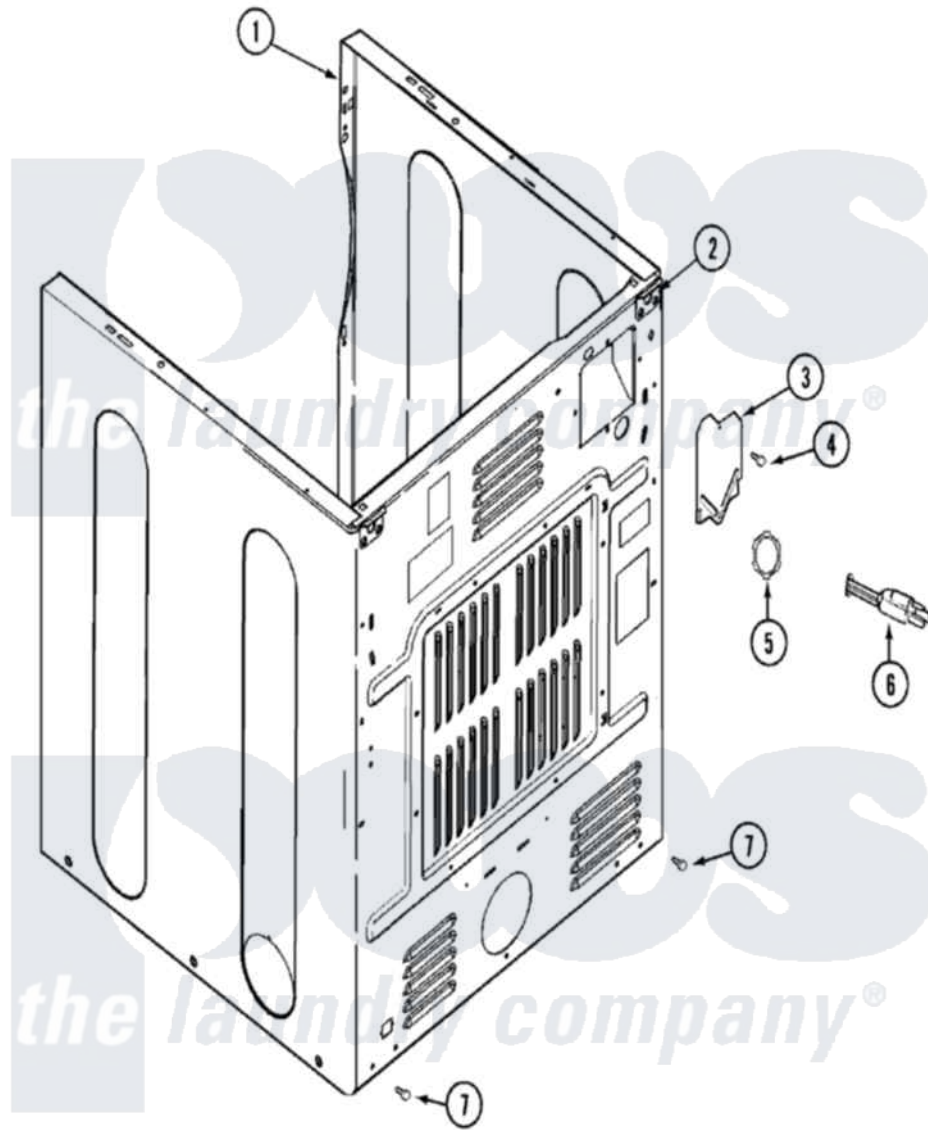

Maytag MDE9606AYA 02 - CABINET-REAR

Maytag [Residential Maytag MDE9606AYA Dryer Parts](#) Parts Diagram 02 - CABINET-REAR
 Click on the part number to view part

Item	Original Part Number	Replaced By	Status	Part Description
1	33001898	33002373		Cabinet
2	33001827		Not Available	BRACKET, CABINET HINGE
3	33001795			Cover, Terminal Block
4	22001995			Screw Note: Screw, Tumbler Front And Shroud
7	22001995			Screw Note: Screw, Tumbler Front And Shroud